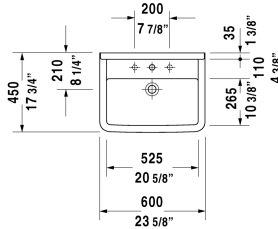

Starck 3 Washbasin # 0300600000 / 0300600030

< 23 5/8" Inch >

Washbasin	Dimension	Weight	Order number
with overflow, with faucet deck, underside fully glazed, hardware included, wall-mounted, cUPC® listed*, 23 5/8" Inch			
Colors			
00 White			
Variant			
●	23 5/8" x 17 3/4" Inch	41.8 lb	0300600000
● ● ●	23 5/8" x 17 3/4" Inch	41.8 lb	0300600030
Infobox			
* Complies with following standards: ASME A112.19.2/CSA B45.1, Washbasin is not ADA compliant in combination with pedestal, siphon cover or metal console			
Sanitary ceramics with the special WonderGliss surface finish will remain clean and attractive-looking for a long time to come. When ordering WonderGliss please add a "1" as eleventh digit to the model number.			
Suitable products			
Pedestal for # 030065, 030060, 030055, 030410, 030480, 030470, 033213, 030760, 030750, 28" x 8 1/4" Inch	28" x 8 1/4" Inch		086516
Siphon cover for # 030065, 030060, 030055, 030410, 030480, 030470, 033213, 030760, 030750, 6 3/4" x 11 1/4" Inch	6 3/4" x 11 1/4" Inch		086515

All drawings contain the necessary measurements which are subject to standard tolerances. They are stated in inch & mm and are non-binding. Exact measurements, in particular for customized installation scenarios, can only be taken from the finished ceramic piece.