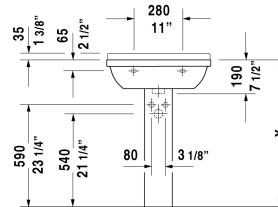

Starck 3 Washbasin # 0300600000 / 0300600030

< 23 5/8" Inch >

Washbasin	Dimension	Weight	Order number
with overflow, with faucet deck, underside fully glazed, hardware included, wall-mounted, cUPC® listed*, 23 5/8" Inch			
Colors			
00 White			
Variant			
●	23 5/8" x 17 3/4" Inch	41.8 lb	0300600000
● ● ●	23 5/8" x 17 3/4" Inch	41.8 lb	0300600030
Infobox			
* Complies with following standards: ASME A112.19.2/CSA B45.1, Washbasin is not ADA compliant in combination with pedestal, siphon cover or metal console			
Sanitary ceramics with the special WonderGliss surface finish will remain clean and attractive-looking for a long time to come. When ordering WonderGliss please add a "1" as eleventh digit to the model number.			
Suitable products			
Pedestal for # 030065, 030060, 030055, 030410, 030480, 030470, 033213, 030760, 030750, 28" x 8 1/4" Inch	28" x 8 1/4" Inch		086516
Siphon cover for # 030065, 030060, 030055, 030410, 030480, 030470, 033213, 030760, 030750, 6 3/4" x 11 1/4" Inch	6 3/4" x 11 1/4" Inch		086515

All drawings contain the necessary measurements which are subject to standard tolerances. They are stated in inch & mm and are non-binding. Exact measurements, in particular for customized installation scenarios, can only be taken from the finished ceramic piece.