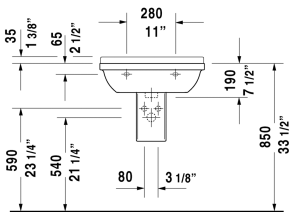

Starck 3 Washbasin # 0300600000 / 0300600030

< 23 5/8" Inch >

Washbasin	Dimension	Weight	Order number
with overflow, with faucet deck, underside fully glazed, hardware included, wall-mounted, cUPC® listed*, 23 5/8" Inch			
Colors			
00 White			
Variant			
●	23 5/8" x 17 3/4" Inch	41.8 lb	0300600000
● ● ●	23 5/8" x 17 3/4" Inch	41.8 lb	0300600030
Infobox			
* Complies with following standards: ASME A112.19.2/CSA B45.1, Washbasin is not ADA compliant in combination with pedestal, siphon cover or metal console			
Sanitary ceramics with the special WonderGliss surface finish will remain clean and attractive-looking for a long time to come. When ordering WonderGliss please add a "1" as eleventh digit to the model number.			
Suitable products			
Pedestal for # 030065, 030060, 030055, 030410, 030480, 030470, 033213, 030760, 030750, 28" x 8 1/4" Inch	28" x 8 1/4" Inch		086516
Siphon cover for # 030065, 030060, 030055, 030410, 030480, 030470, 033213, 030760, 030750, 6 3/4" x 11 1/4" Inch	6 3/4" x 11 1/4" Inch		086515

All drawings contain the necessary measurements which are subject to standard tolerances. They are stated in inch & mm and are non-binding. Exact measurements, in particular for customized installation scenarios, can only be taken from the finished ceramic piece.