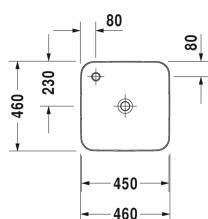

Cape Cod Washbowl # 234046..00 / 234046..00

| < 460 mm > |

Washbowl	Dimension	Weight	Order number
with tap dome, without overflow, 460 mm			
Colors			
00 White Alpin 32 White Satin Matt			
Variant			
● inside colour White, outside colour White	460 x 460 mm	8.000 kilogram	234046..00
● inside colour White Satin Matt, outside colour White Satin Matt	460 x 460 mm	8.000 kilogram	234046..00
Infobox			
Made from DuraCeram, Duravit recommends the following tap for # 234046: Duravit C.1 - M # C11020			
Sanitary ceramics with the special WonderGliss surface finish will remain clean and attractive-looking for a long time to come. When ordering WonderGliss please add a "1" as eleventh digit to the model number.			
Accessory			
Slotted waste for washbasins without overflow	50 mm	0.300 kilogram	005024
Design Siphon		1.500 kilogram	005036
Suitable products			
Vanity unit wall-mounted 1 pull-out compartment, countertop including one cut-out, for 1 above counter basin central, 1000 x 550 mm			KT6695
Vanity unit wall-mounted 1 pull-out compartment, countertop including one cut-out, for 1 above counter basin central, 1200 x 550 mm			KT6696
Vanity unit wall-mounted 2 pull-out compartments, 1 countertop with one cut-out or two cut-outs, for 1 or 2 above counter basins, 1400 x 550 mm	1400 x 550 mm		KT6697 L/R/B
Vanity unit wall-mounted 2 drawers, upper drawer including cut-out for siphon and siphon cover, countertop including one cut-out, for 1 above counter basin central, 800 x 550 mm	800 x 550 mm		KT6654