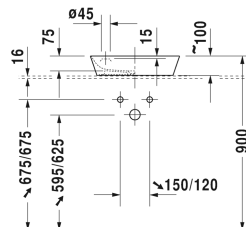

Cape Cod Washbowl # 234046..00 / 234046..00

| < 460 mm > |

Washbowl	Dimension	Weight	Order number
with tap dome, without overflow, 460 mm			
Colors			
00 White Alpin 32 White Satin Matt			
Variant			
● inside colour White, outside colour White	460 x 460 mm	8.000 kilogram	234046..00
● inside colour White Satin Matt, outside colour White Satin Matt	460 x 460 mm	8.000 kilogram	234046..00
Infobox			
Made from DuraCeram, Duravit recommends the following tap for # 234046: Duravit C.1 - M # C11020			
Sanitary ceramics with the special WonderGliss surface finish will remain clean and attractive-looking for a long time to come. When ordering WonderGliss please add a "1" as eleventh digit to the model number.			
Accessory			
Slotted waste for washbasins without overflow	50 mm	0.300 kilogram	005024
Design Siphon		1.500 kilogram	005036
Suitable products			
Vanity unit wall-mounted 1 pull-out compartment, countertop including one cut-out, for 1 above counter basin central, 1000 x 550 mm			KT6695
Vanity unit wall-mounted 1 pull-out compartment, countertop including one cut-out, for 1 above counter basin central, 1200 x 550 mm			KT6696
Vanity unit wall-mounted 2 pull-out compartments, 1 countertop with one cut-out or two cut-outs, for 1 or 2 above counter basins, 1400 x 550 mm	1400 x 550 mm		KT6697 L/R/B
Vanity unit wall-mounted 2 drawers, upper drawer including cut-out for siphon and siphon cover, countertop including one cut-out, for 1 above counter basin central, 800 x 550 mm	800 x 550 mm		KT6654