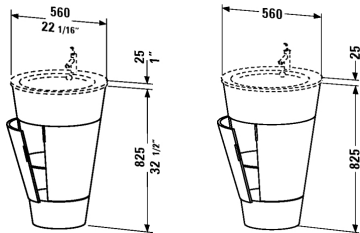

**Starck furniture Vanity unit floorstanding # S19520**

| < 22" Inch > |

Vanity unit floorstanding	Dimension	Weight	Order number
1 glass shelf with rail, Width 37" (opened), for Starck 1 # 040658			
<b>Colors</b>			
M05 Oak (Real wood veneer) M13 American Walnut (Real wood veneer) M24 Macassar (Real wood veneer) M40 Black High Gloss Lacquer M85 White High Gloss Lacquer			
<b>Variant</b>			
	22" x 23 5/8" Inch		S19520
<b>Infobox</b>			
# S1 9520 available from stock: 05-Oak, 13-American Walnut, 24-Macassar, 40-Black High Gloss, 85-White High Gloss, Siphon for washbasin # 005026 is recommended, Ceramic is not included, please order separately.			
<b>Suitable products</b>			
Furniture washbasin with overflow, with tap platform, overflow clip Chrome included, for vanity unit # S1 9520, cUPC listed, 22 7/8" x 22 7/8" Inch	22 7/8" x 22 7/8" Inch		040658

*All drawings contain the necessary measurements which are subject to standard tolerances. They are stated in inch & mm and are non-binding. Exact measurements, in particular for customized installation scenarios, can only be taken from the finished ceramic piece.*