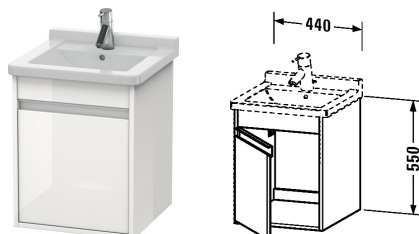

Ketho Vanity unit wall-mounted # KT6662 L/R

| < 17 3/8" Inch > |

Vanity unit wall-mounted	Dimension	Weight	Order number
1 door, for Starck 3 # 030348			
Colors			
M14 Terra (Decor) M18 White Matt M22 White High Gloss (Decor) M31 Pine Silver (Decor) M43 Basalt Matt (Decor) M49 Graphite Matt (Decor) M51 Pine Terra (Decor) M52 European Oak (Decor) M53 Chestnut Dark (Decor) M73 Ticino Cherry Tree (Decor) M79 Natural Walnut (Decor)			
Variant			
	17 3/8" x 17 7/8" Inch		KT6662 L/R
Infobox			
# KT 6662 L/R available from stock: 18-White Matt, 43-Basalt Matt, 49-Graphite Matt, Space saving siphon # 005076 is recommended, Required specification for ordering: - Hinges left (L) or right (R)			
Suitable products			
Furniture washbasin with overflow, with tap platform, outside fully glazed, hardware included, wall-mounted, cUPC listed, 18 7/8" x 18 1/4" Inch	18 7/8" x 18 1/4" Inch		030348

All drawings contain the necessary measurements which are subject to standard tolerances. They are stated in inch & mm and are non-binding. Exact measurements, in particular for customized installation scenarios, can only be taken from the finished ceramic piece.