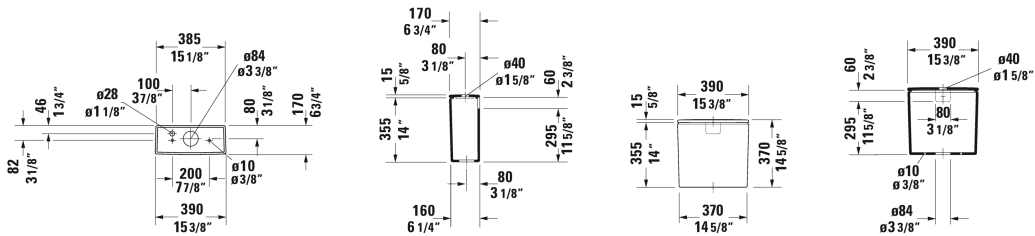

**DuraStyle Tank # 09352000U3 / 09352000U4 / 09352000U5 / 09352000U6 / 0935200005 / 0935200085**

**< 15 3/8" Inch >**

Tank	Dimension	Weight	Order number
for bottom left supply, WaterSense® listed, cUPC® listed*			
<b>Colors</b>			
00 White			
<b>Variant</b>			
◆ 1.28 gpf, with single flush mechanism with side lever left	15 3/8" x 6 3/4" Inch	30 lb	09352000U3
◆ 1.28 gpf, with single flush mechanism with side lever right	15 3/8" x 6 3/4" Inch	30 lb	09352000U4
◆ 1.0 gpf, with single flush mechanism with side lever left	15 3/8" x 6 3/4" Inch	30 lb	09352000U5
◆ 1.0 gpf, with single flush mechanism with side lever right	15 3/8" x 6 3/4" Inch	30 lb	09352000U6
◆ 1.32/0.92 gpf, with dual flush piston valve, top flush	15 3/8" x 6 3/4" Inch	30 lb	0935200005
◆ 1.28 gpf, with single flush piston valve, top flush	15 3/8" x 6 3/4" Inch	30 lb	0935200085

*All drawings contain the necessary measurements which are subject to standard tolerances. They are stated in inch & mm and are non-binding. Exact measurements, in particular for customized installation scenarios, can only be taken from the finished ceramic piece.*