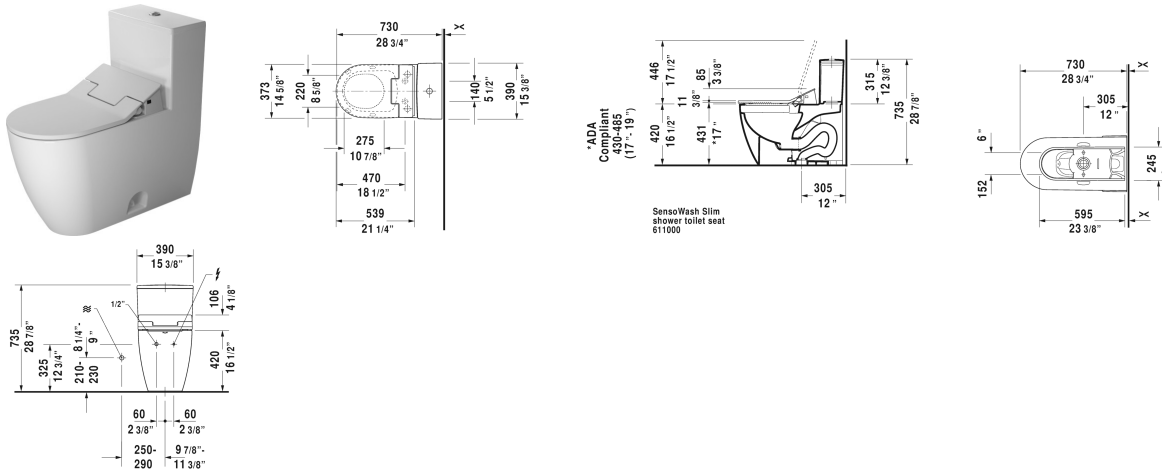

**ME by Starck One-Piece toilet Duravit Rimless® # 217351..01 / 217351..85**

| < 14 1/8" Inch > |

One-Piece toilet Duravit Rimless®	Dimension	Weight	Order number
rimless, connecting elements for SensoWash with concealed connections included, US-version toilet, syphonic, 12" rough-in, vertical outlet, only in combination with SensoWash, cUPC listed			
<b>Colors</b>			
00 White 20 HygieneGlaze (an antibacterial ceramic glaze that provides almost indefinite effectiveness)			
<b>Variant</b>			
◆ 1.32/0.92 gpf, with Dual Flush mechanism	14 1/8" x 28 3/4" Inch		217351..01
◆ 1.28 gpf, with Single Flush piston valve, top flush	14 1/8" x 28 3/4" Inch		217351..85
<b>Suitable products</b>			
SensoWash Slim shower-toilet seat with concealed connections, remote control included, Locking function via remote control, rear-, front and oscillating wash, self-cleaning wand, with slow close, night light, Seat and lid easy removable one-handed, Automatic drainage in periods of prolonged disuse, on / off-button, cIAPMO®ELECTRICAL, 14 3/4" x 21 1/4" Inch	14 3/4" x 21 1/4" Inch		611000

All drawings contain the necessary measurements which are subject to standard tolerances. They are stated in inch & mm and are non-binding. Exact measurements, in particular for customized installation scenarios, can only be taken from the finished ceramic piece.