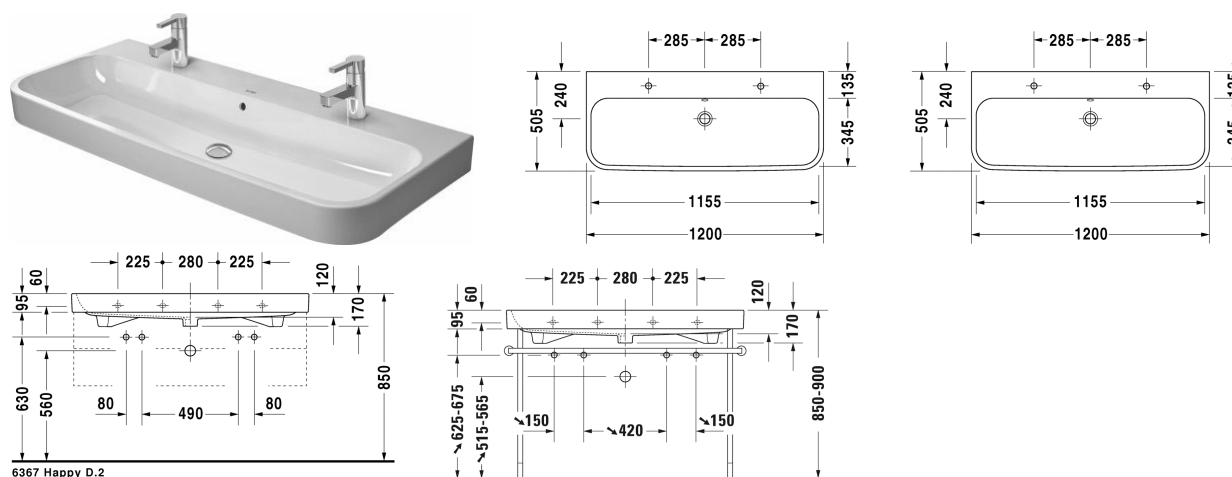

Happy D.2 Washbasin, furniture washbasin # 2318120024

| < 1200 mm > |

6367 Happy D.2

Washbasin, furniture washbasin	Dimension	Weight	Order number
with overflow, with tap platform, overflow clip chrome included, underneath glazed, 1200 mm			
Colors			
00 White Alpin			
Variant			
● _ _ ●	1200 x 505 mm	32.700 kilogram	2318120024
Infobox			
For mounting ceramics larger than 1200mm two sets of fixings #6951000000 are required			
Sanitary ceramics with the special WonderGliss surface finish will remain clean and attractive-looking for a long time to come. When ordering WonderGliss please add a "1" as eleventh digit to the model number.			
Accessory			
Space saving siphon	1 1/4" mm	0.400 kilogram	005076
Design Siphon		1.500 kilogram	005036
Suitable products			
Metal console chrome, height adjustable +50 mm, for washbasin # 231812,			003079
Vanity unit wall-mounted 2 drawers, upper drawer including cut-out for siphon and siphon cover, for Happy D.2 # 231812 (not ground), 1175 x 490 mm	1175 x 490 mm		HP4389

All drawings contain the necessary measurements which are subject to standard tolerances. They are stated in mm and are non-binding. Exact measurements, in particular for customised installation scenarios, can only be taken from the finished piece.