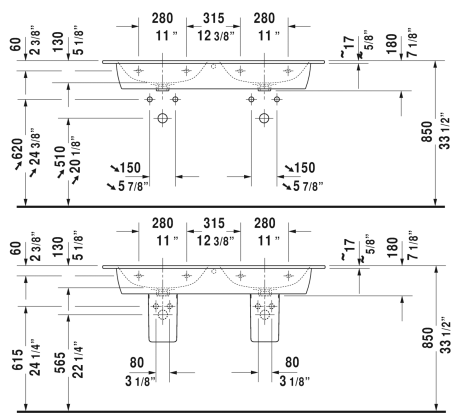

ME by Starck Double furniture washbasin  # 2336130000 / 2336130030 / 2336130060

< 51 1/8" Inch >

Double furniture washbasin	Dimension	Weight	Order number
with overflow, with faucet deck, hardware included, wall-mounted, 51 1/8" Inch			
Colors			
00 White			
Variant			
●	51 1/8" x 19 1/4" Inch	82.7 lb	2336130000
●●●	51 1/8" x 19 1/4" Inch	82.7 lb	2336130030
⊗	51 1/8" x 19 1/4" Inch	82.7 lb	2336130060
Infobox			
When combined with pedestal or siphon cover, 2 of each are mandatory, Washbasin is not ADA compliant in combination with pedestal, siphon cover or metal console			
Sanitary ceramics with the special WonderGliss surface finish will remain clean and attractive-looking for a long time to come. When ordering WonderGliss please add a "1" as eleventh digit to the model number.			
Space-saving siphon	1 1/4" Inch	0.9 lb	005076

All drawings contain the necessary measurements which are subject to standard tolerances. They are stated in inch & mm and are non-binding. Exact measurements, in particular for customized installation scenarios, can only be taken from the finished ceramic piece.