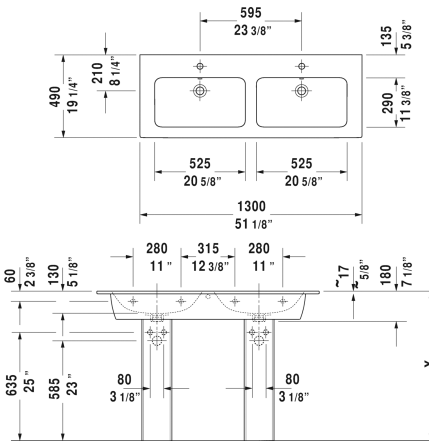

ME by Starck Double furniture washbasin  # 2336130000 / 2336130030 / 2336130060

< 51 1/8" Inch >

Double furniture washbasin	Dimension	Weight	Order number
with overflow, with faucet deck, hardware included, wall-mounted, 51 1/8" Inch			
Colors			
00 White			
Variant			
●	51 1/8" x 19 1/4" Inch	82.7 lb	2336130000
●●●	51 1/8" x 19 1/4" Inch	82.7 lb	2336130030
⊗	51 1/8" x 19 1/4" Inch	82.7 lb	2336130060
Infobox			
When combined with pedestal or siphon cover, 2 of each are mandatory, Washbasin is not ADA compliant in combination with pedestal, siphon cover or metal console			
Sanitary ceramics with the special WonderGliss surface finish will remain clean and attractive-looking for a long time to come. When ordering WonderGliss please add a "1" as eleventh digit to the model number.			
Space-saving siphon	1 1/4" Inch	0.9 lb	005076

All drawings contain the necessary measurements which are subject to standard tolerances. They are stated in inch & mm and are non-binding. Exact measurements, in particular for customized installation scenarios, can only be taken from the finished ceramic piece.