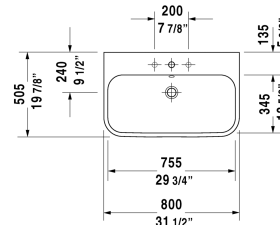

Happy D.2 Furniture washbasin ♂ # 2318800000 / 2318800030
< 31 1/2" Inch >

6365 Happy D.2

Furniture washbasin	Dimension	Weight	Order number
with overflow, with faucet deck, overflow clip Chrome included, underside fully glazed, hardware included, wall-mounted, 31 1/2" Inch			
Colors			
00 White			
Variant			
●	31 1/2" x 19 7/8" Inch	57.1 lb	2318800000
●●●	31 1/2" x 19 7/8" Inch	57.1 lb	2318800030
Infobox			
Washbasin is not ADA compliant in combination with pedestal, siphon cover or metal console			
Sanitary ceramics with the special WonderGliss surface finish will remain clean and attractive-looking for a long time to come. When ordering WonderGliss please add a "1" as eleventh digit to the model number.			
Space-saving siphon	1 1/4" Inch	0.9 lb	005076
Suitable products			
Vanity unit wall-mounted 2 drawers, upper drawer including cut-out for siphon and siphon cover, for Happy D.2 # 231880, 30 1/2" x 18 7/8" Inch	30 1/2" x 18 7/8" Inch		H26365
Metal console height adjustable +2", Chrome, for washbasin # 231880, 26 1/8" x 19 1/4" Inch	26 1/8" x 19 1/4" Inch		003077

Happy D.2 Furniture washbasin  # 2318800000 / 2318800030

|< 31 1/2" Inch >|

Vanity unit floorstanding 2 drawers, upper drawer including cut-out for siphon and siphon cover, for Happy D.2 # 231880, 30 1/2" x 18 7/8" Inch

H26373

All drawings contain the necessary measurements which are subject to standard tolerances. They are stated in inch & mm and are non-binding. Exact measurements, in particular for customized installation scenarios, can only be taken from the finished ceramic piece.