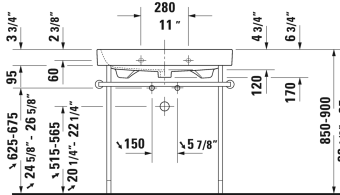

Happy D.2 Furniture washbasin ♂ # 2318800000 / 2318800030
< 31 1/2" Inch >

6365 Happy D.2

Furniture washbasin	Dimension	Weight	Order number
with overflow, with faucet deck, overflow clip Chrome included, underside fully glazed, hardware included, wall-mounted, 31 1/2" Inch			
Colors			
00 White			
Variant			
●	31 1/2" x 19 7/8" Inch	57.1 lb	2318800000
●●●	31 1/2" x 19 7/8" Inch	57.1 lb	2318800030
Infobox			
Washbasin is not ADA compliant in combination with pedestal, siphon cover or metal console			
Sanitary ceramics with the special WonderGliss surface finish will remain clean and attractive-looking for a long time to come. When ordering WonderGliss please add a "1" as eleventh digit to the model number.			
Space-saving siphon	1 1/4" Inch	0.9 lb	005076
Suitable products			
Vanity unit wall-mounted 2 drawers, upper drawer including cut-out for siphon and siphon cover, for Happy D.2 # 231880, 30 1/2" x 18 7/8" Inch	30 1/2" x 18 7/8" Inch		H26365
Metal console height adjustable +2", Chrome, for washbasin # 231880, 26 1/8" x 19 1/4" Inch	26 1/8" x 19 1/4" Inch		003077

Happy D.2 Furniture washbasin  # 2318800000 / 2318800030

|< 31 1/2" Inch >|

Vanity unit floorstanding 2 drawers, upper drawer including cut-out for siphon and siphon cover, for Happy D.2 # 231880, 30 1/2" x 18 7/8" Inch

H26373

All drawings contain the necessary measurements which are subject to standard tolerances. They are stated in inch & mm and are non-binding. Exact measurements, in particular for customized installation scenarios, can only be taken from the finished ceramic piece.