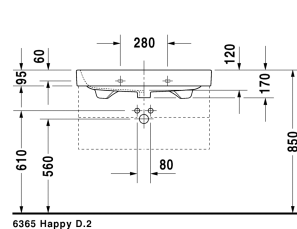

Happy D.2 Furniture washbasin ♂ # 2318800000 / 2318800030
< 31 1/2" Inch >

6365 Happy D.2

Furniture washbasin	Dimension	Weight	Order number
with overflow, with faucet deck, overflow clip Chrome included, underside fully glazed, hardware included, wall-mounted, 31 1/2" Inch			
Colors			
00 White			
Variant			
●	31 1/2" x 19 7/8" Inch	57.1 lb	2318800000
●●●	31 1/2" x 19 7/8" Inch	57.1 lb	2318800030
Infobox			
Washbasin is not ADA compliant in combination with pedestal, siphon cover or metal console			
Sanitary ceramics with the special WonderGliss surface finish will remain clean and attractive-looking for a long time to come. When ordering WonderGliss please add a "1" as eleventh digit to the model number.			
Space-saving siphon	1 1/4" Inch	0.9 lb	005076
Suitable products			
Vanity unit wall-mounted 2 drawers, upper drawer including cut-out for siphon and siphon cover, for Happy D.2 # 231880, 30 1/2" x 18 7/8" Inch	30 1/2" x 18 7/8" Inch		H26365
Metal console height adjustable +2", Chrome, for washbasin # 231880, 26 1/8" x 19 1/4" Inch	26 1/8" x 19 1/4" Inch		003077

Happy D.2 Furniture washbasin  # 2318800000 / 2318800030

|< 31 1/2" Inch >|

Vanity unit floorstanding 2 drawers, upper drawer including cut-out for siphon and siphon cover, for Happy D.2 # 231880, 30 1/2" x 18 7/8" Inch

H26373

All drawings contain the necessary measurements which are subject to standard tolerances. They are stated in inch & mm and are non-binding. Exact measurements, in particular for customized installation scenarios, can only be taken from the finished ceramic piece.