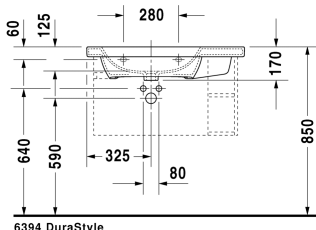

DuraStyle Furniture washbasin asymmetric # 2325800000 / 2325800030

< 31 1/2" Inch >

6394 DuraStyle

Furniture washbasin asymmetric	Dimension	Weight	Order number
with faucet deck, bowl on left side, underside fully glazed, hardware included, wall-mounted, 31 1/2" Inch			
<b>Colors</b>			
00 White			
<b>Variant</b>			
● with overflow	31 1/2" x 18 7/8" Inch	49.4 lb	2325800000
●●● with overflow	31 1/2" x 18 7/8" Inch	49.4 lb	2325800030
<b>Infobox</b>			
Washbasin is not ADA compliant in combination with pedestal, siphon cover or metal console			
Sanitary ceramics with the special WonderGliss surface finish will remain clean and attractive-looking for a long time to come. When ordering WonderGliss please add a "1" as eleventh digit to the model number.			
<b>Accessory for ceramics</b>			
Push button drain assembly for washbasins with overflow	2" Inch	0.8 lb	005052
Siphon for washbasin with outlet pipe 1 1/4"	1 1/4" Inch	1.3 lb	005026

All drawings contain the necessary measurements which are subject to standard tolerances. They are stated in inch & mm and are non-binding. Exact measurements, in particular for customized installation scenarios, can only be taken from the finished ceramic piece.