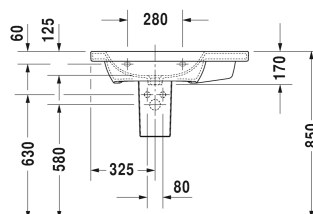

DuraStyle Furniture washbasin asymmetric # 2325800000 / 2325800030

< 31 1/2" Inch >

6394 DuraStyle

Furniture washbasin asymmetric	Dimension	Weight	Order number
with faucet deck, bowl on left side, underside fully glazed, hardware included, wall-mounted, 31 1/2" Inch			
<b>Colors</b>			
00 White			
<b>Variant</b>			
● with overflow	31 1/2" x 18 7/8" Inch	49.4 lb	2325800000
●●● with overflow	31 1/2" x 18 7/8" Inch	49.4 lb	2325800030
<b>Infobox</b>			
Washbasin is not ADA compliant in combination with pedestal, siphon cover or metal console			
Sanitary ceramics with the special WonderGliss surface finish will remain clean and attractive-looking for a long time to come. When ordering WonderGliss please add a "1" as eleventh digit to the model number.			
<b>Accessory for ceramics</b>			
Push button drain assembly for washbasins with overflow	2" Inch	0.8 lb	005052
Siphon for washbasin with outlet pipe 1 1/4"	1 1/4" Inch	1.3 lb	005026

All drawings contain the necessary measurements which are subject to standard tolerances. They are stated in inch & mm and are non-binding. Exact measurements, in particular for customized installation scenarios, can only be taken from the finished ceramic piece.