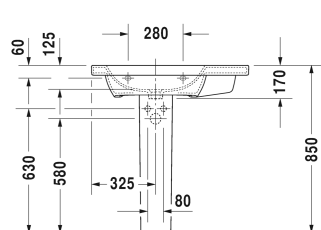

DuraStyle Furniture washbasin asymmetric # 2325800000 / 2325800030

< 31 1/2" Inch >

6394 DuraStyle

Furniture washbasin asymmetric	Dimension	Weight	Order number
with faucet deck, bowl on left side, underside fully glazed, hardware included, wall-mounted, 31 1/2" Inch			
<b>Colors</b>			
00 White			
<b>Variant</b>			
● with overflow	31 1/2" x 18 7/8" Inch	49.4 lb	2325800000
●●● with overflow	31 1/2" x 18 7/8" Inch	49.4 lb	2325800030
<b>Infobox</b>			
Washbasin is not ADA compliant in combination with pedestal, siphon cover or metal console			
Sanitary ceramics with the special WonderGliss surface finish will remain clean and attractive-looking for a long time to come. When ordering WonderGliss please add a "1" as eleventh digit to the model number.			
<b>Accessory for ceramics</b>			
Push button drain assembly for washbasins with overflow	2" Inch	0.8 lb	005052
Siphon for washbasin with outlet pipe 1 1/4"	1 1/4" Inch	1.3 lb	005026

All drawings contain the necessary measurements which are subject to standard tolerances. They are stated in inch & mm and are non-binding. Exact measurements, in particular for customized installation scenarios, can only be taken from the finished ceramic piece.