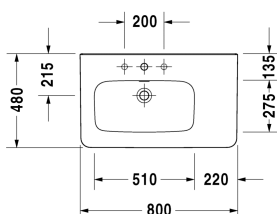

DuraStyle Furniture washbasin asymmetric # 2325800000 / 2325800030

< 31 1/2" Inch >

6394 DuraStyle

Furniture washbasin asymmetric	Dimension	Weight	Order number
with faucet deck, bowl on left side, underside fully glazed, hardware included, wall-mounted, 31 1/2" Inch			
<b>Colors</b>			
00 White			
<b>Variant</b>			
● with overflow	31 1/2" x 18 7/8" Inch	49.4 lb	2325800000
●●● with overflow	31 1/2" x 18 7/8" Inch	49.4 lb	2325800030
<b>Infobox</b>			
Washbasin is not ADA compliant in combination with pedestal, siphon cover or metal console			
Sanitary ceramics with the special WonderGliss surface finish will remain clean and attractive-looking for a long time to come. When ordering WonderGliss please add a "1" as eleventh digit to the model number.			
<b>Accessory for ceramics</b>			
Push button drain assembly for washbasins with overflow	2" Inch	0.8 lb	005052
Siphon for washbasin with outlet pipe 1 1/4"	1 1/4" Inch	1.3 lb	005026

All drawings contain the necessary measurements which are subject to standard tolerances. They are stated in inch & mm and are non-binding. Exact measurements, in particular for customized installation scenarios, can only be taken from the finished ceramic piece.