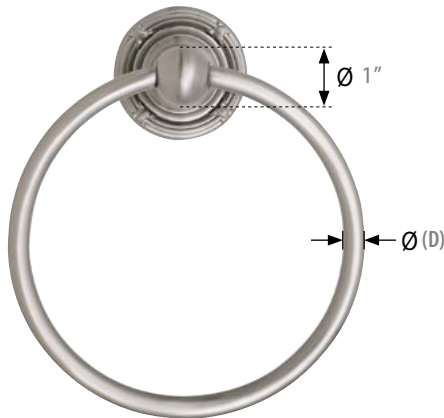

BRASS DOUBLE TOWEL BAR with Regular Rosettes

Product Code C-to-C

26031	18"
26032	24"
26033	30"

Projection
5 3/8"

Diameter (D)
1 1/16"

Overall Height
4 3/4"

BRASS TOWEL BAR with Rope Rosettes

Product Code C-to-C

26024	12"
26021	18"
26022	24"
26023	30"

Projection
3 3/8"

Diameter (D)
1 1/16"

BRASS TOWEL RING with Ribbon & Reed Rosette

Product Code Overall

2601	6 7/8"
------	--------

Projection
2 5/8"

Diameter (D)
7/16"

Rosettes

3/8" Thick

Regular (0)

2 3/4" Dia.

Rope (1)

2 3/4" Dia.

Rectangular (3)

4 3/8" x 2 9/16"

Small Regular (20)

2" Dia.

7/16" Thick

Oval (2)

4 1/2" x 2 1/2"

Wilshire (61)

3" x 2 1/2"

1/2" Thick