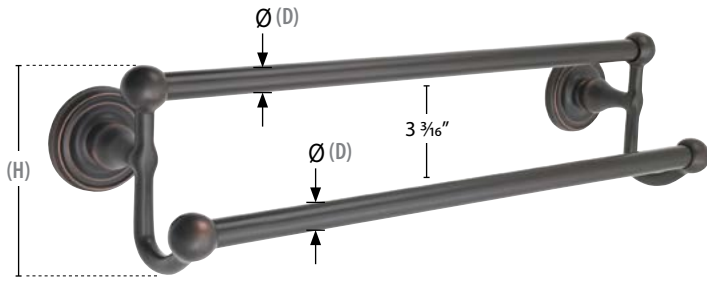

BRASS DOUBLE TOWEL BAR with Regular Rosettes

Product Code C-to-C

26031	18"
26032	24"
26033	30"

Projection
5 3/8"

Diameter (D)
1 1/16"

Overall Height
4 3/4"

BRASS TOWEL BAR with Rope Rosettes

Product Code C-to-C

26024	12"
26021	18"
26022	24"
26023	30"

Projection
3 3/8"

Diameter (D)
1 1/16"

BRASS TOWEL RING with Ribbon & Reed Rosette

Product Code Overall

2601	6 7/8"
------	--------

Projection
2 5/8"

Diameter (D)
7/16"

Rosettes

3/8" Thick

Regular (0)

2 3/4" Dia.

Rope (1)

2 3/4" Dia.

Rectangular (3)

4 3/8" x 2 9/16"

Small Regular (20)

2" Dia.

7/16" Thick

Oval (2)

4 1/2" x 2 1/2"

Wilshire (61)

3" x 2 1/2"

1/2" Thick