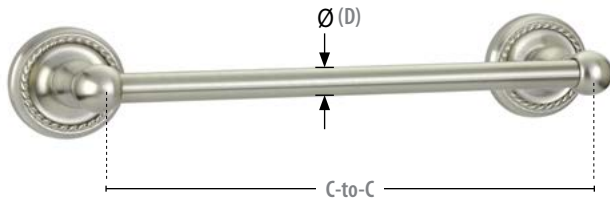

BRASS DOUBLE TOWEL BAR with Regular Rosettes

Product Code C-to-C

26031	18"
26032	24"
26033	30"

Projection
5 3/8"

Diameter (D)
1 1/16"

Overall Height
4 3/4"

BRASS TOWEL BAR with Rope Rosettes

Product Code C-to-C

26024	12"
26021	18"
26022	24"
26023	30"

Projection
3 3/8"

Diameter (D)
1 1/16"

BRASS TOWEL RING with Ribbon & Reed Rosette

Product Code Overall

2601	6 7/8"
------	--------

Projection
2 5/8"

Diameter (D)
7/16"

Rosettes

3/8" Thick

Regular (0)

2 3/4" Dia.

Rope (1)

2 3/4" Dia.

Rectangular (3)

4 3/8" x 2 9/16"