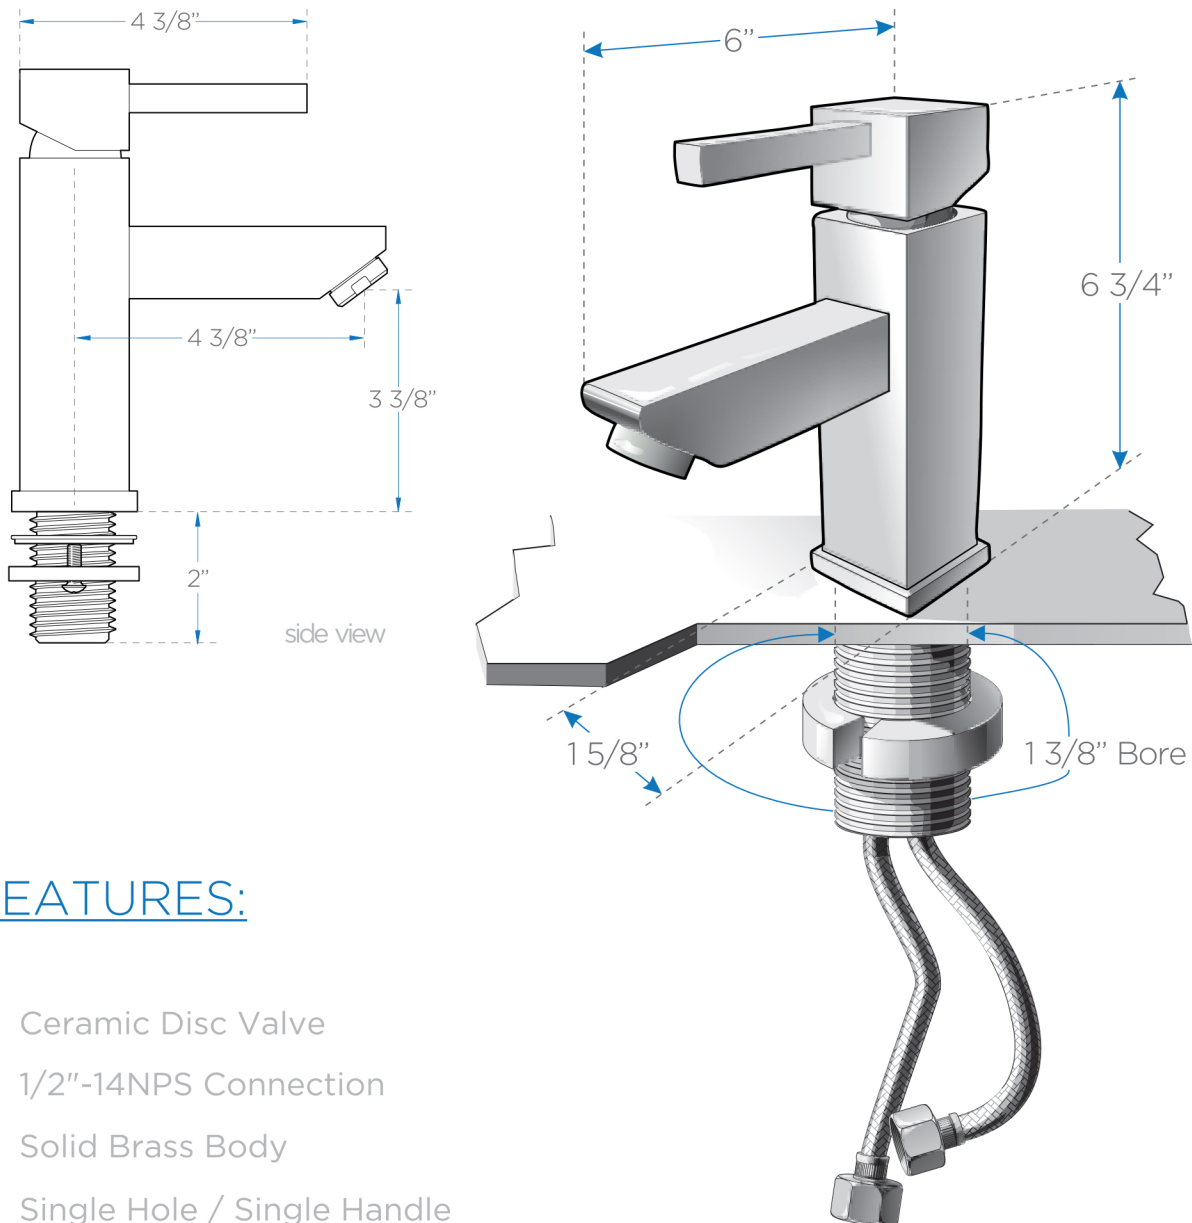

BEVERA

FFT1030CH

Single Hole Mount Bathroom Vanity Faucet

FEATURES:

- Ceramic Disc Valve
- 1/2"-14NPS Connection
- Solid Brass Body
- Single Hole / Single Handle

BOX DIMENSIONS: L12 1/2" W7" H2 1/2" G.W.4LB