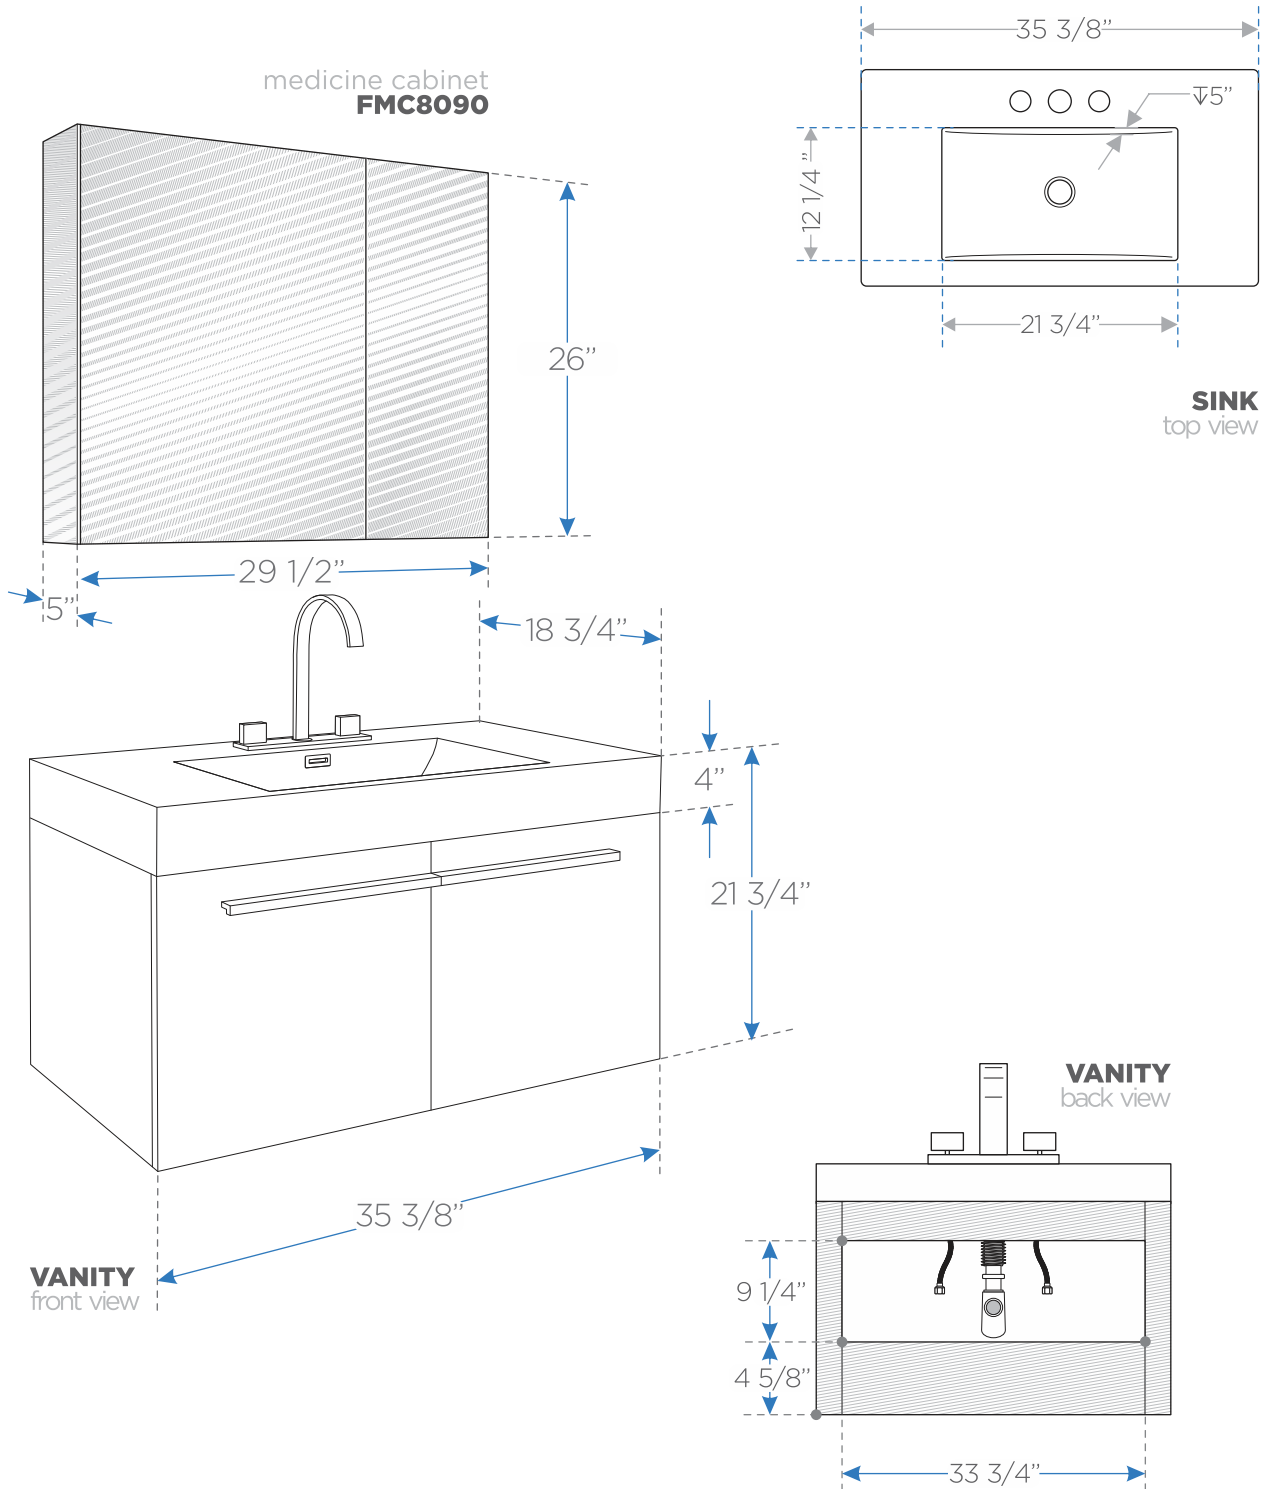

VISTA

FVN8090

Modern Bathroom Vanity w/ Medicine Cabinet

BOX DIMENSIONS: L37 3/4" W28 1/4" H29 3/4" G.W.150LB