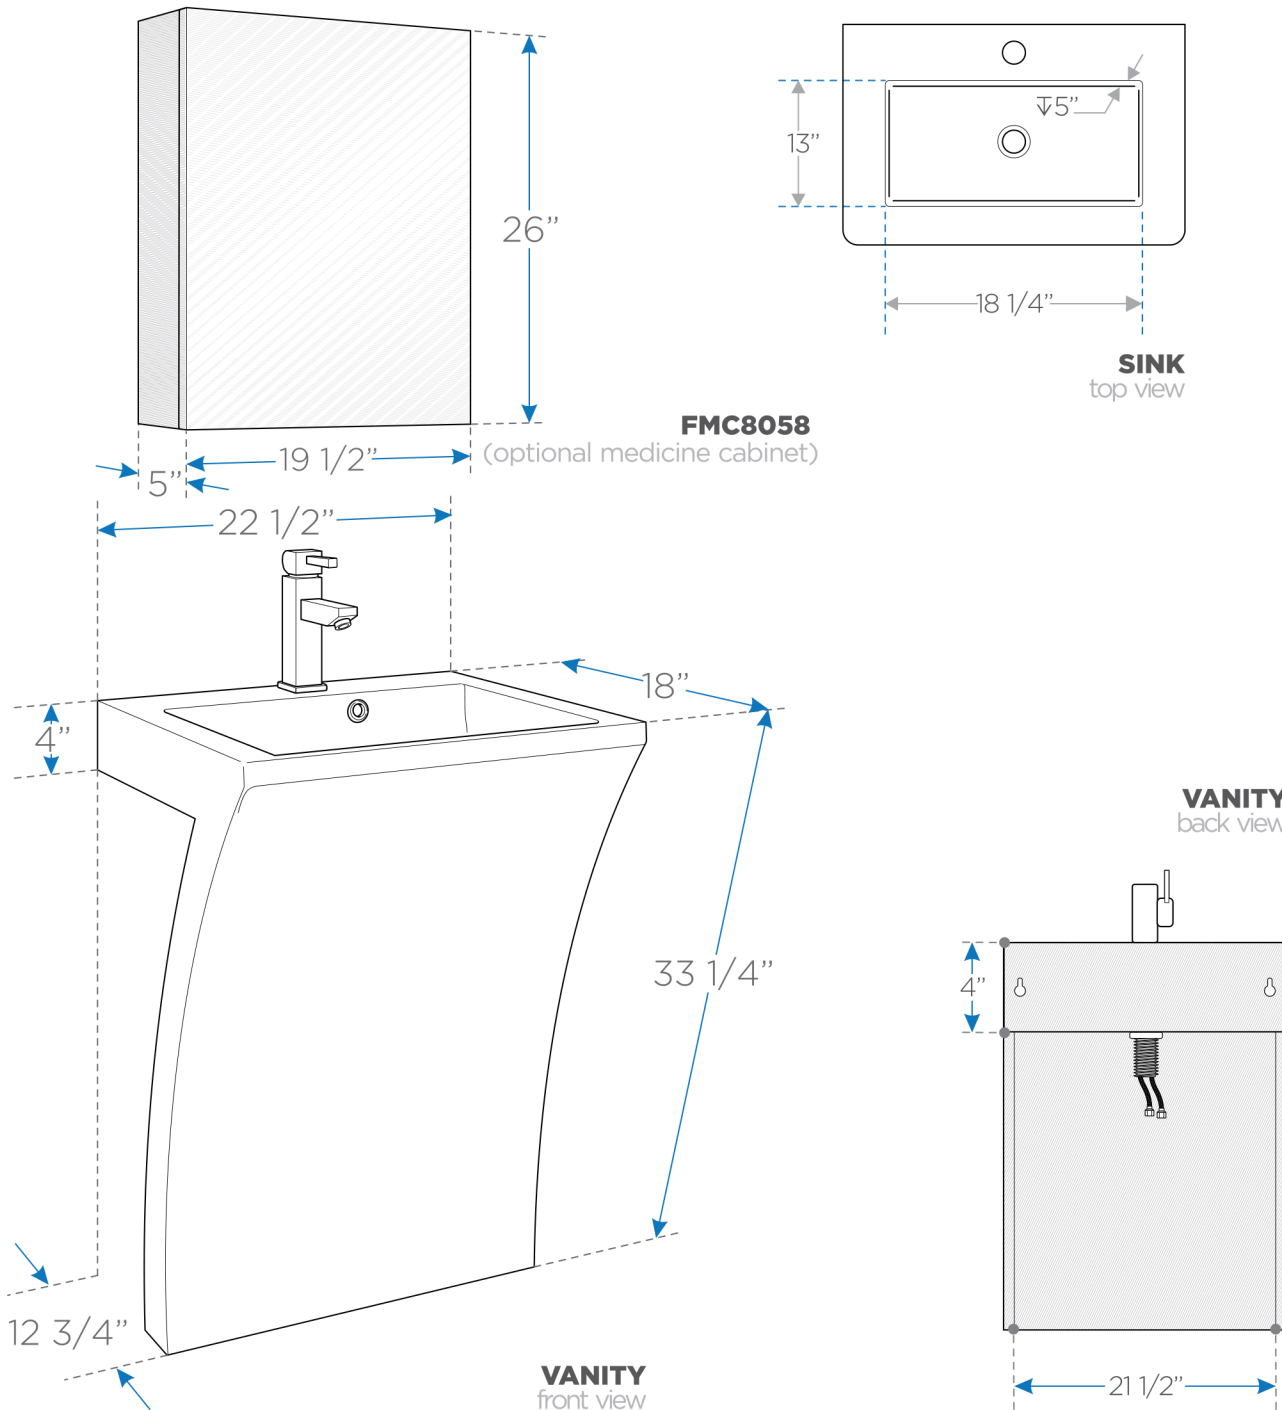

QUADRO PEDESTAL SINK

FVN5024

Modern Bathroom Vanity w/ Medicine Cabinet

BOX DIMENSIONS: L22" W25" H35 3/4" G.W.84LB

(* without medicine cabinet)

FRESCA®

All dimensions and specifications are approximate and subject to change without notice.