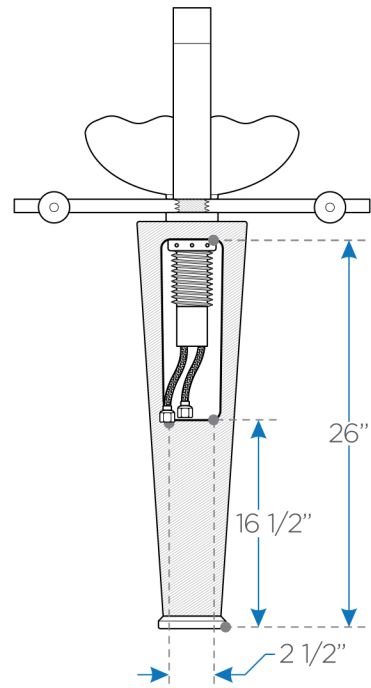

NETTO

FVN1036

Modern Pedestal Vanity w/ Wavy Edge Vessel Sink

VANITY
back view

SINK
top view

BOX DIMENSIONS: L43" W16" H26" G.W.49LB

FRESCA®

All dimensions and specifications are approximate and subject to change without notice.