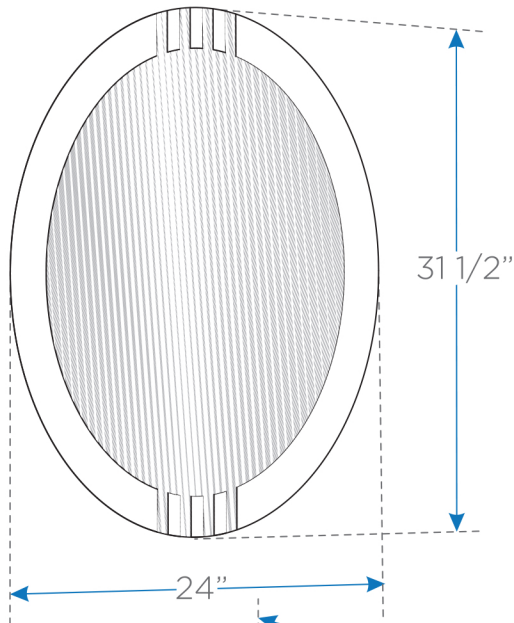

NETTO

FVN1036

Modern Pedestal Vanity w/ Wavy Edge Vessel Sink

VANITY
back view

SINK
top view

BOX DIMENSIONS: L43" W16" H26" G.W.49LB

FRESCA®

All dimensions and specifications are approximate and subject to change without notice.