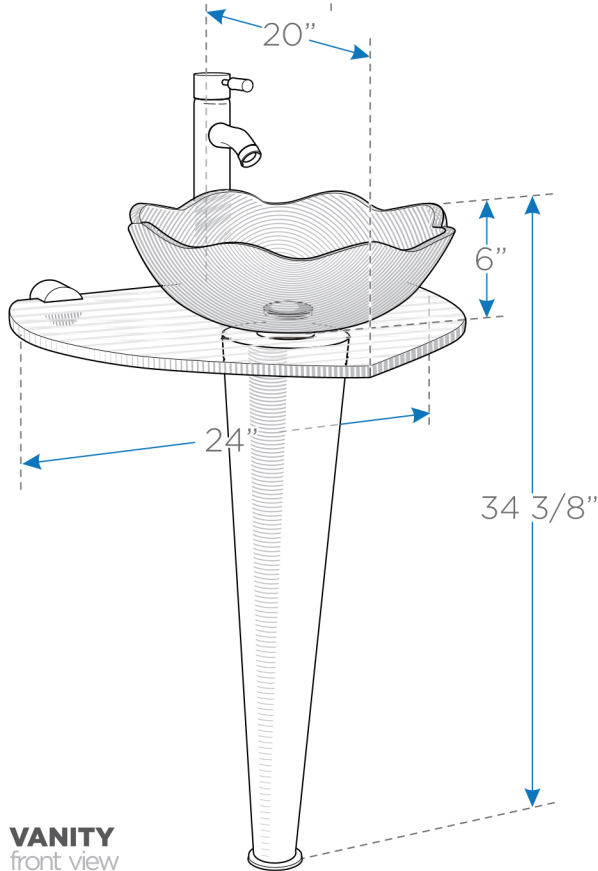

NETTO

FVN1036

Modern Pedestal Vanity w/ Wavy Edge Vessel Sink

VANITY
back view

SINK
top view

BOX DIMENSIONS: L43" W16" H26" G.W.49LB

FRESCA®

All dimensions and specifications are approximate and subject to change without notice.