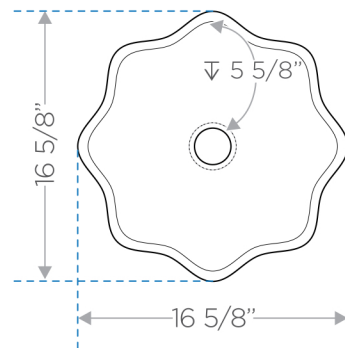

NETTO

FVN1036

Modern Pedestal Vanity w/ Wavy Edge Vessel Sink

VANITY
back view

SINK
top view

BOX DIMENSIONS: L43" W16" H26" G.W.49LB

FRESCA®

All dimensions and specifications are approximate and subject to change without notice.