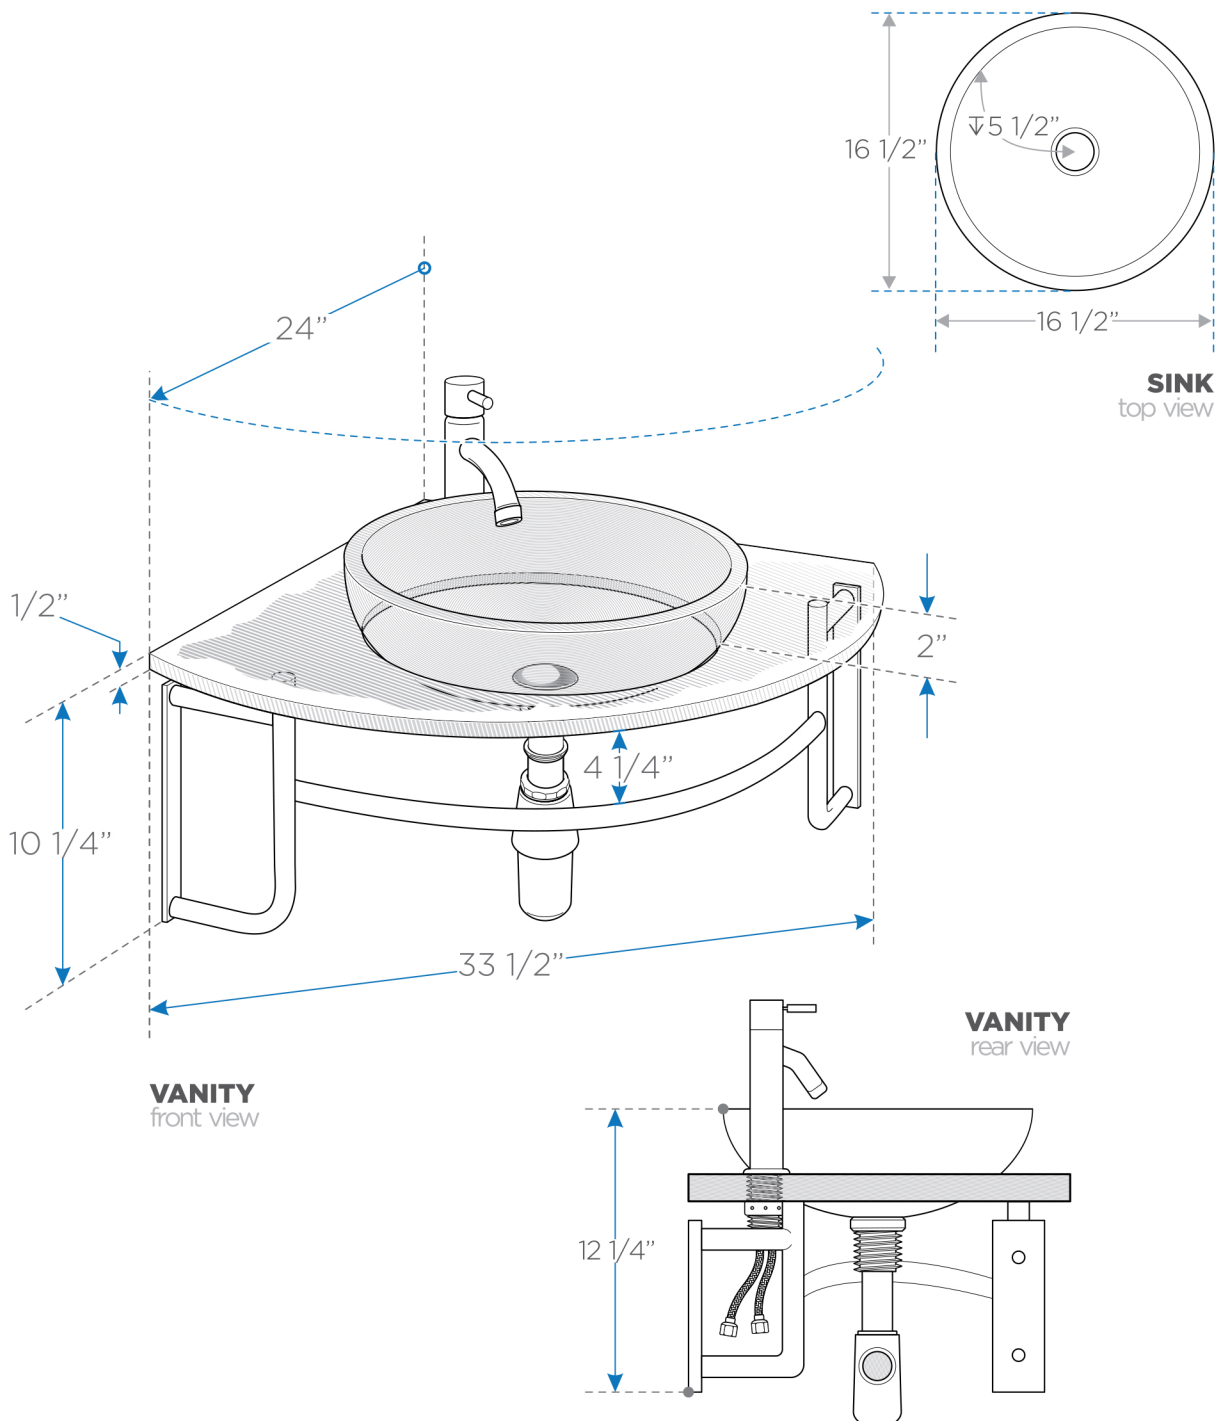

ORDINATO

FVN1040

Corner Mount Modern Glass Bathroom Vanity

BOX DIMENSIONS: L36" W12" H32" G.W.36LB