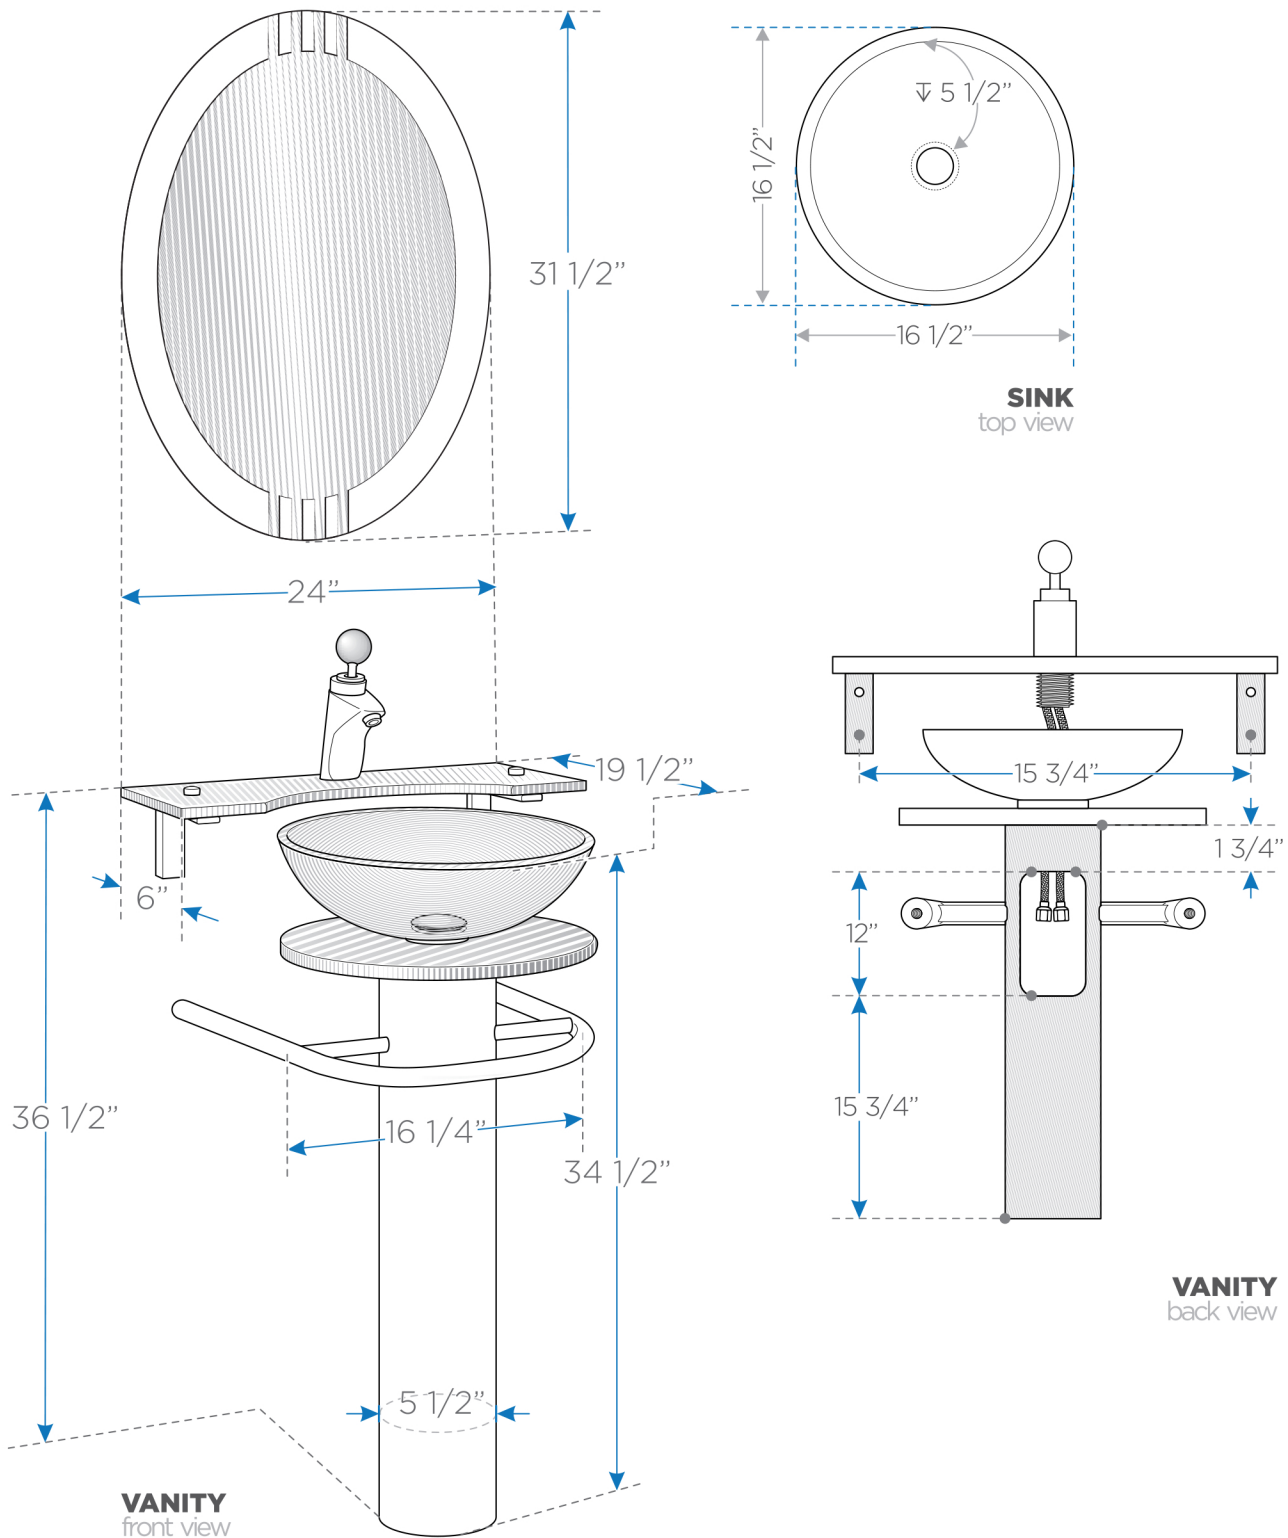

OVALE

FVN1019

Modern Pedestal Vanity w/ Frosted Vessel Sink

BOX DIMENSIONS: L43" W16" H26" G.W.62LB