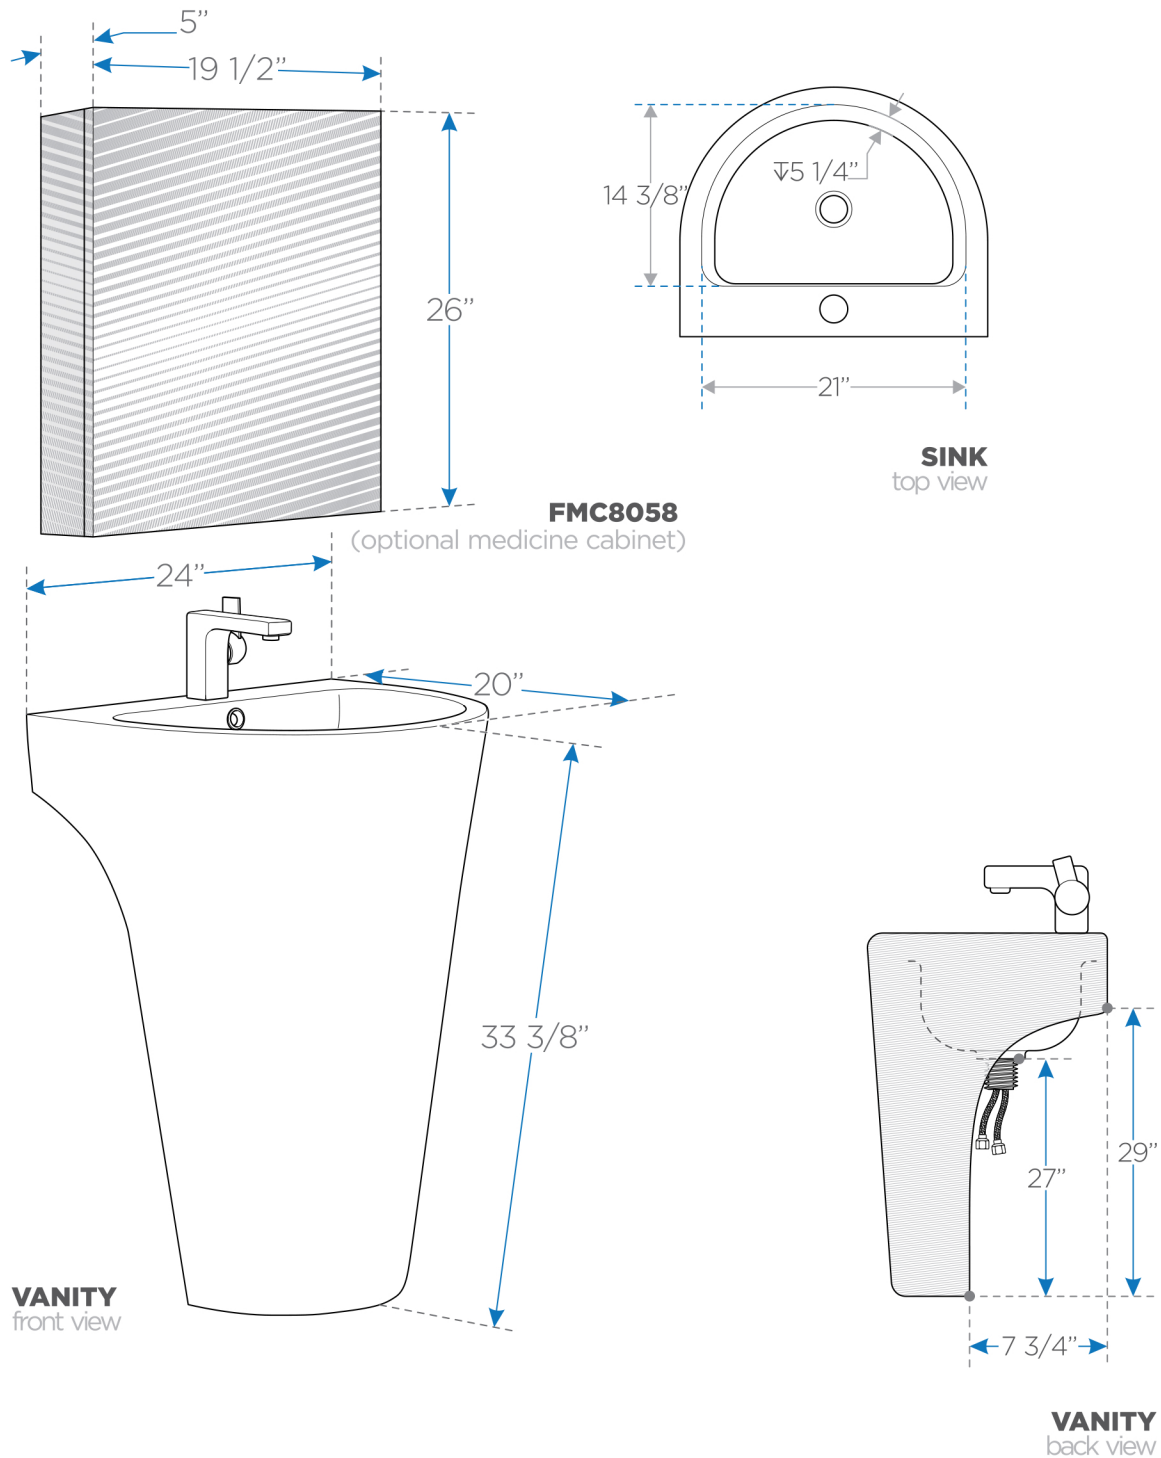

PARMA PEDESTAL SINK

FVN5023

Modern Bathroom Vanity w/ Medicine Cabinet

BOX DIMENSIONS: L23" W35 1/2" H27 1/2" G.W.75LB

(* without medicine cabinet)