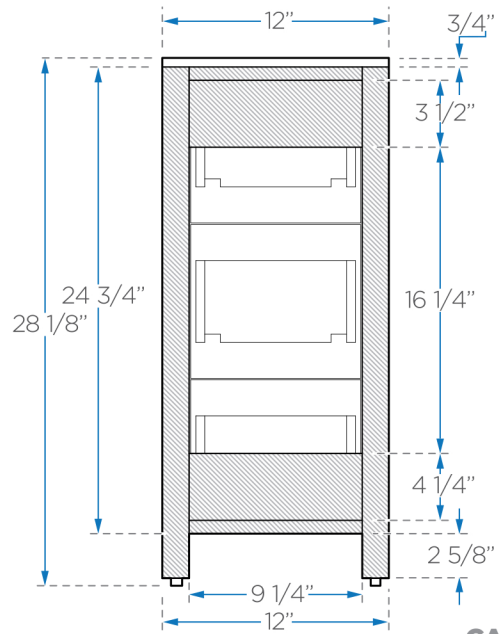

TORINO

12" side cabinet with vessel size guide

CABINET
front view

CABINET
back view