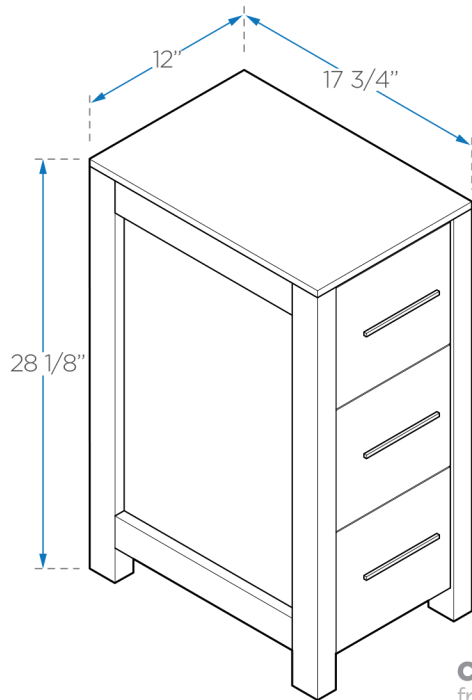

TORINO

12" side cabinet with vessel size guide

CABINET
front view

CABINET
back view