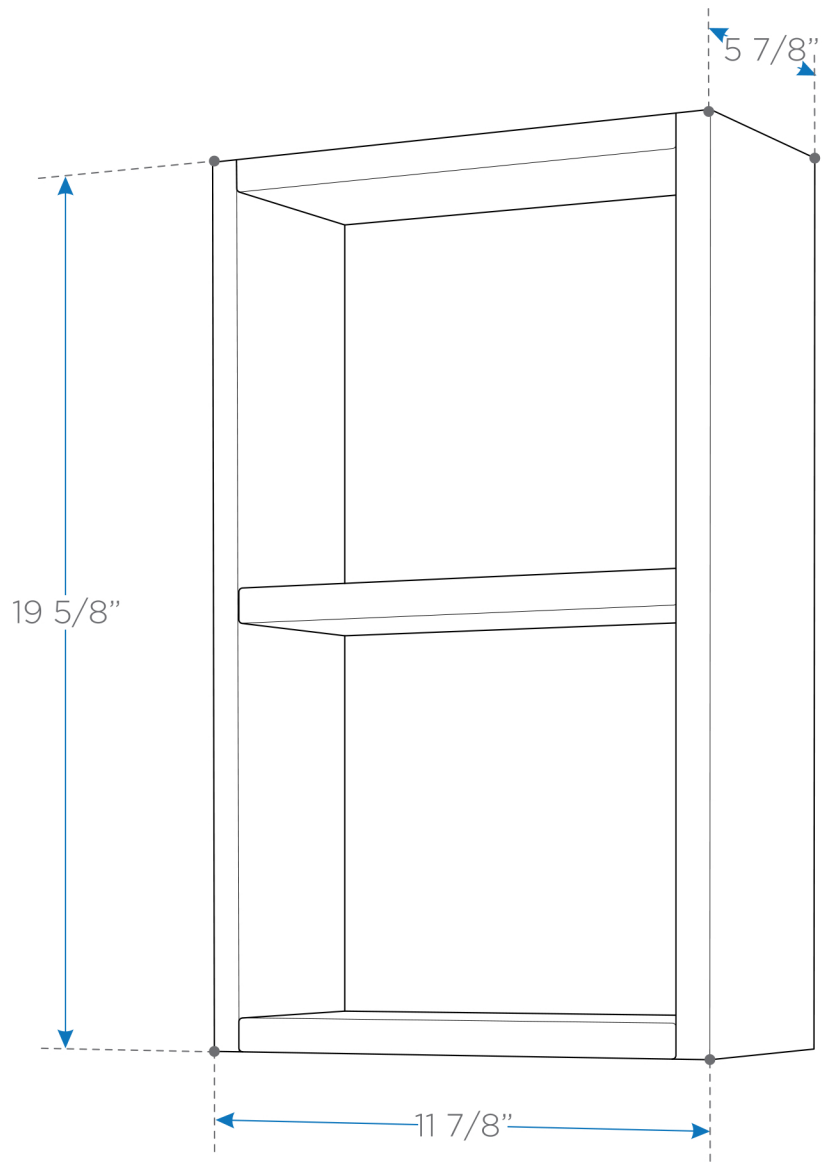

FST8092

Bathroom Linen Side Cabinet
w/ 2 Open Storage Areas

BOX DIMENSIONS: L26" W16" H12" GW.16LB 