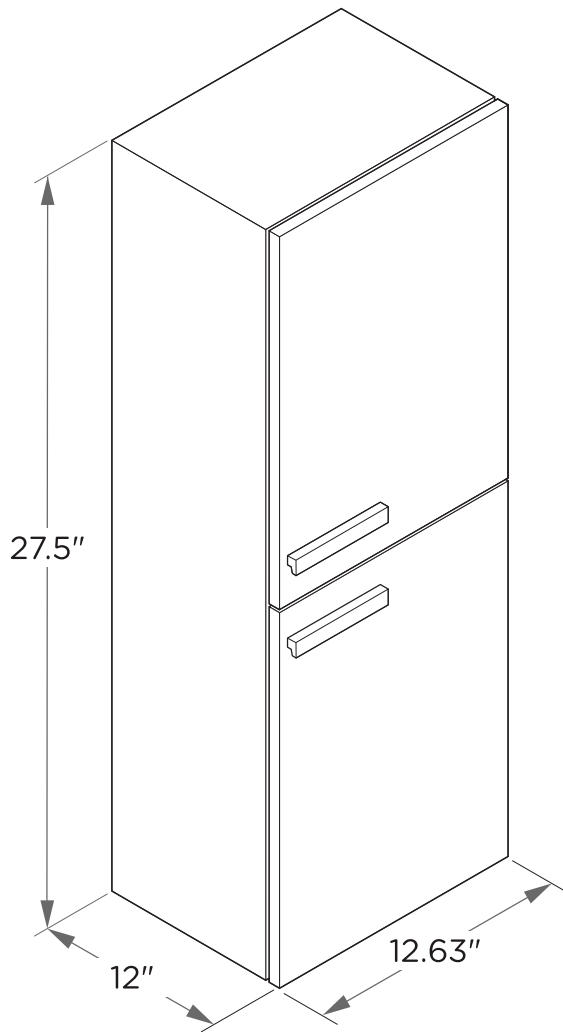

FST8091 Linen Side Cabinet

INSTALLATION GUIDE

Side Cabinet
front view

Side Cabinet
rear view

FST8091 Linen Side Cabinet

INSTALLATION GUIDE

DIMENSIONS

Linen Cabinet
front view

Linen Cabinet
rear view

NOTE: ALL DIMENSIONS & SPECIFICATIONS ARE APPROXIMATE AND SUBJECT TO CHANGE WITHOUT NOTICE.

TOOLS FOR ASSEMBLY

INSTALLATION HARDWARE

1

3

NOTE: Consult an expert for the proper screws/bolts to use when attaching to various constructions. Screws provided do not attach to all wall construction types. Anchors are not required if brackets are installed in the stud.