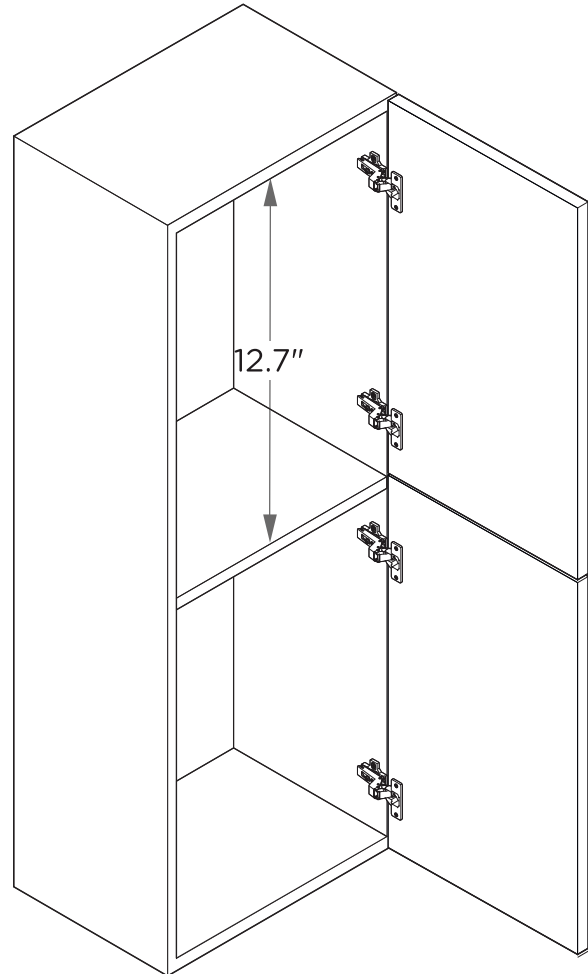

FST8091 Linen Side Cabinet

INSTALLATION GUIDE

Side Cabinet
front view

Side Cabinet
rear view

FST8091 Linen Side Cabinet

INSTALLATION GUIDE

DIMENSIONS

Linen Cabinet
front view

Linen Cabinet
rear view

NOTE: ALL DIMENSIONS & SPECIFICATIONS ARE APPROXIMATE AND SUBJECT TO CHANGE WITHOUT NOTICE.

TOOLS FOR ASSEMBLY

INSTALLATION HARDWARE

1

3

NOTE: Consult an expert for the proper screws/bolts to use when attaching to various constructions. Screws provided do not attach to all wall construction types. Anchors are not required if brackets are installed in the stud.