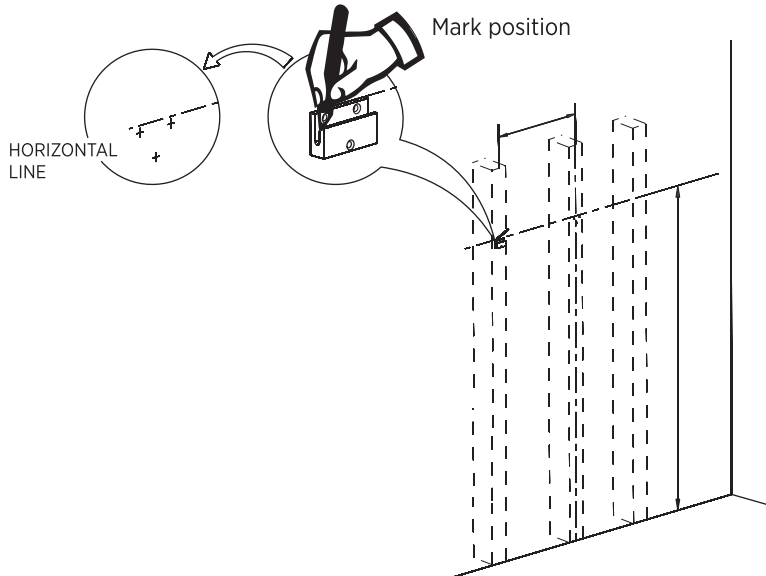

FST8091 Linen Side Cabinet

INSTALLATION GUIDE

Side Cabinet
front view

Side Cabinet
rear view

FST8091 Linen Side Cabinet

INSTALLATION GUIDE

DIMENSIONS

Linen Cabinet
front view

Linen Cabinet
rear view

NOTE: ALL DIMENSIONS & SPECIFICATIONS ARE APPROXIMATE AND SUBJECT TO CHANGE WITHOUT NOTICE.

TOOLS FOR ASSEMBLY

INSTALLATION HARDWARE

1

3

NOTE: Consult an expert for the proper screws/bolts to use when attaching to various constructions. Screws provided do not attach to all wall construction types. Anchors are not required if brackets are installed in the stud.