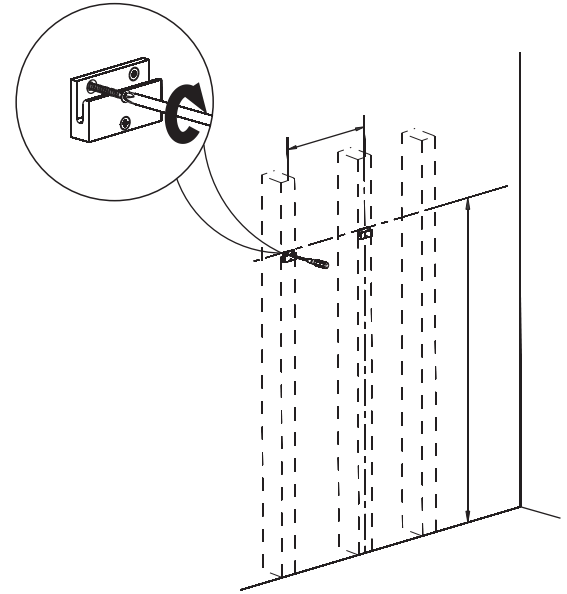

FST8091 Linen Side Cabinet

INSTALLATION GUIDE

Side Cabinet
front view

Side Cabinet
rear view

FST8091 Linen Side Cabinet

INSTALLATION GUIDE

DIMENSIONS

Linen Cabinet
front view

Linen Cabinet
rear view

NOTE: ALL DIMENSIONS & SPECIFICATIONS ARE APPROXIMATE AND SUBJECT TO CHANGE WITHOUT NOTICE.

TOOLS FOR ASSEMBLY

INSTALLATION HARDWARE

1

3

NOTE: Consult an expert for the proper screws/bolts to use when attaching to various constructions. Screws provided do not attach to all wall construction types. Anchors are not required if brackets are installed in the stud.