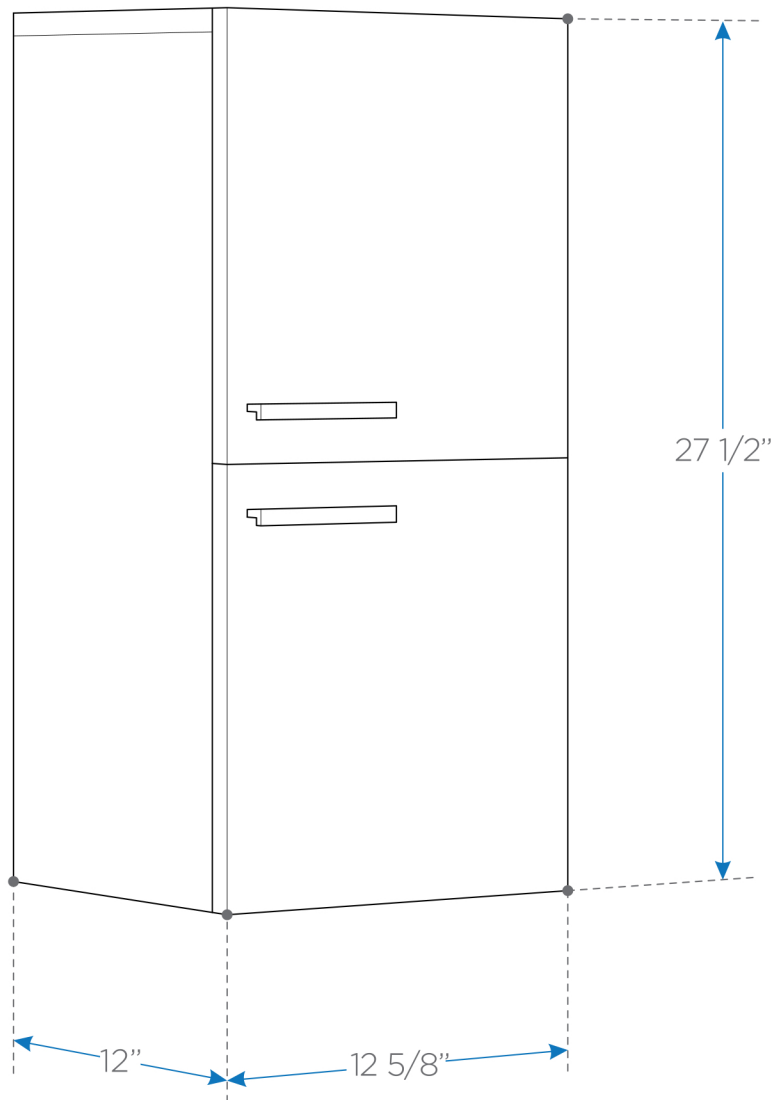

FST8091

Bathroom Linen Side Cabinet

w/ 2 Storage Areas

BOX DIMENSIONS: L4 5/8" W13 7/8" H29 7/8" G.W.39LB