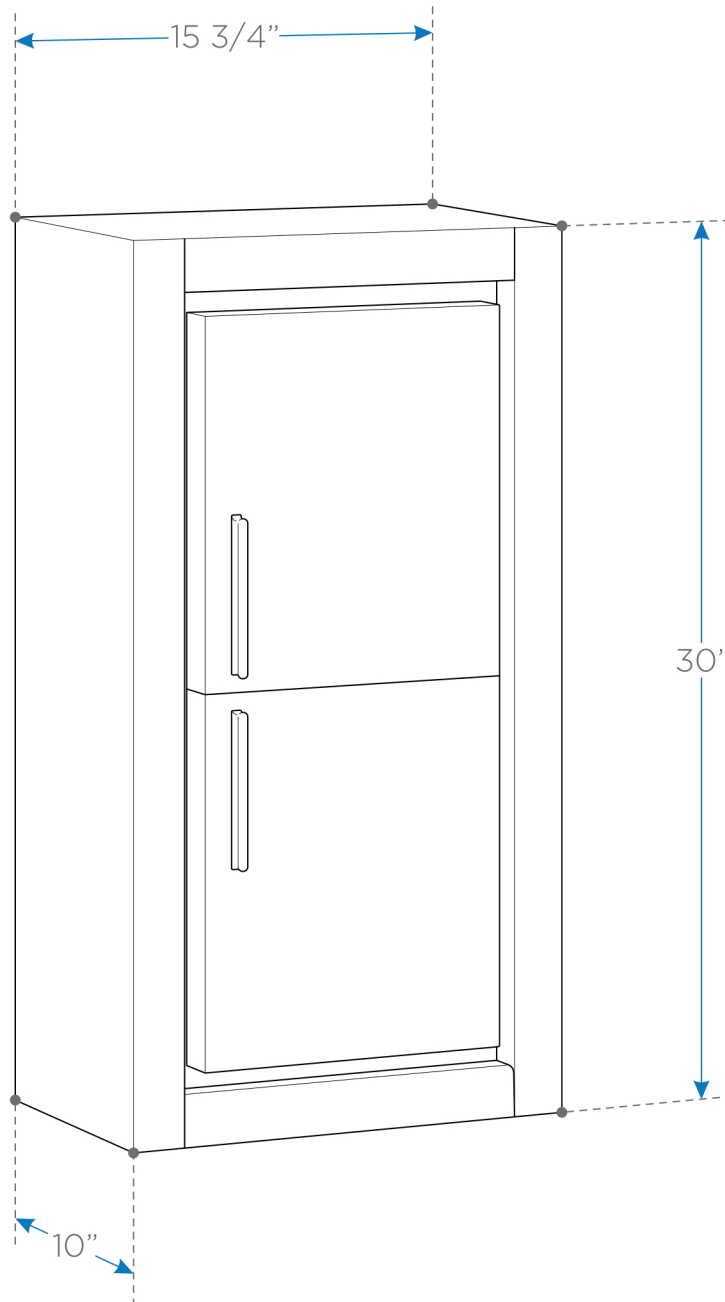

# FST8140

Bathroom Linen Side Cabinet w/ 2 Doors

**BOX DIMENSIONS: L33 1/2" W19" H13" G.W.39LB**