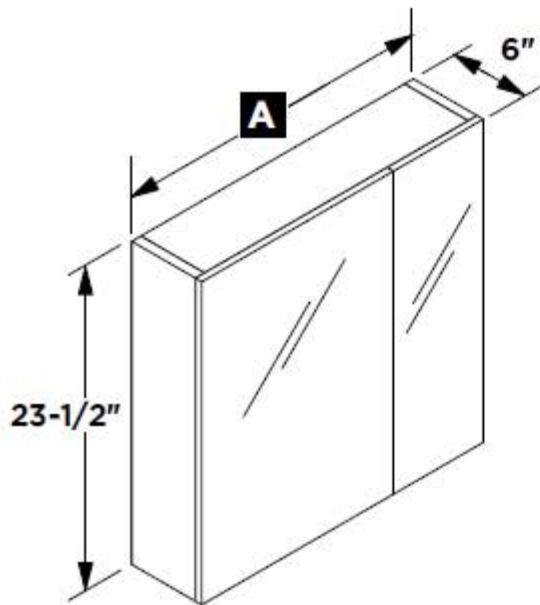

Medicine Cabinet