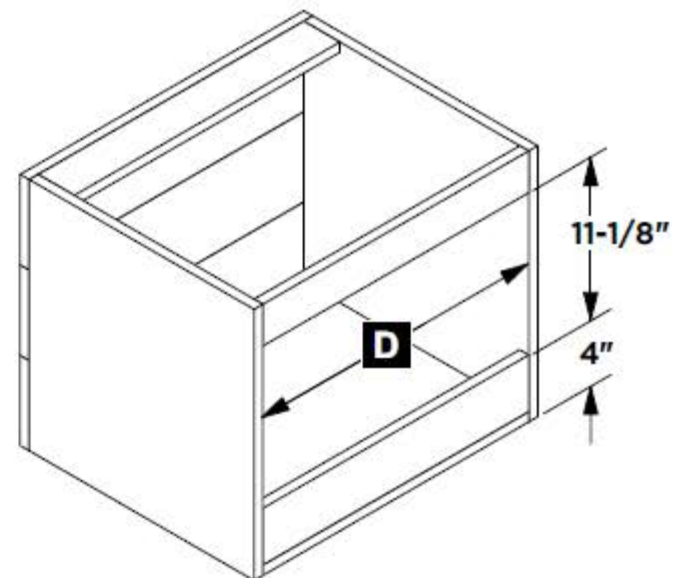

Vanity Back