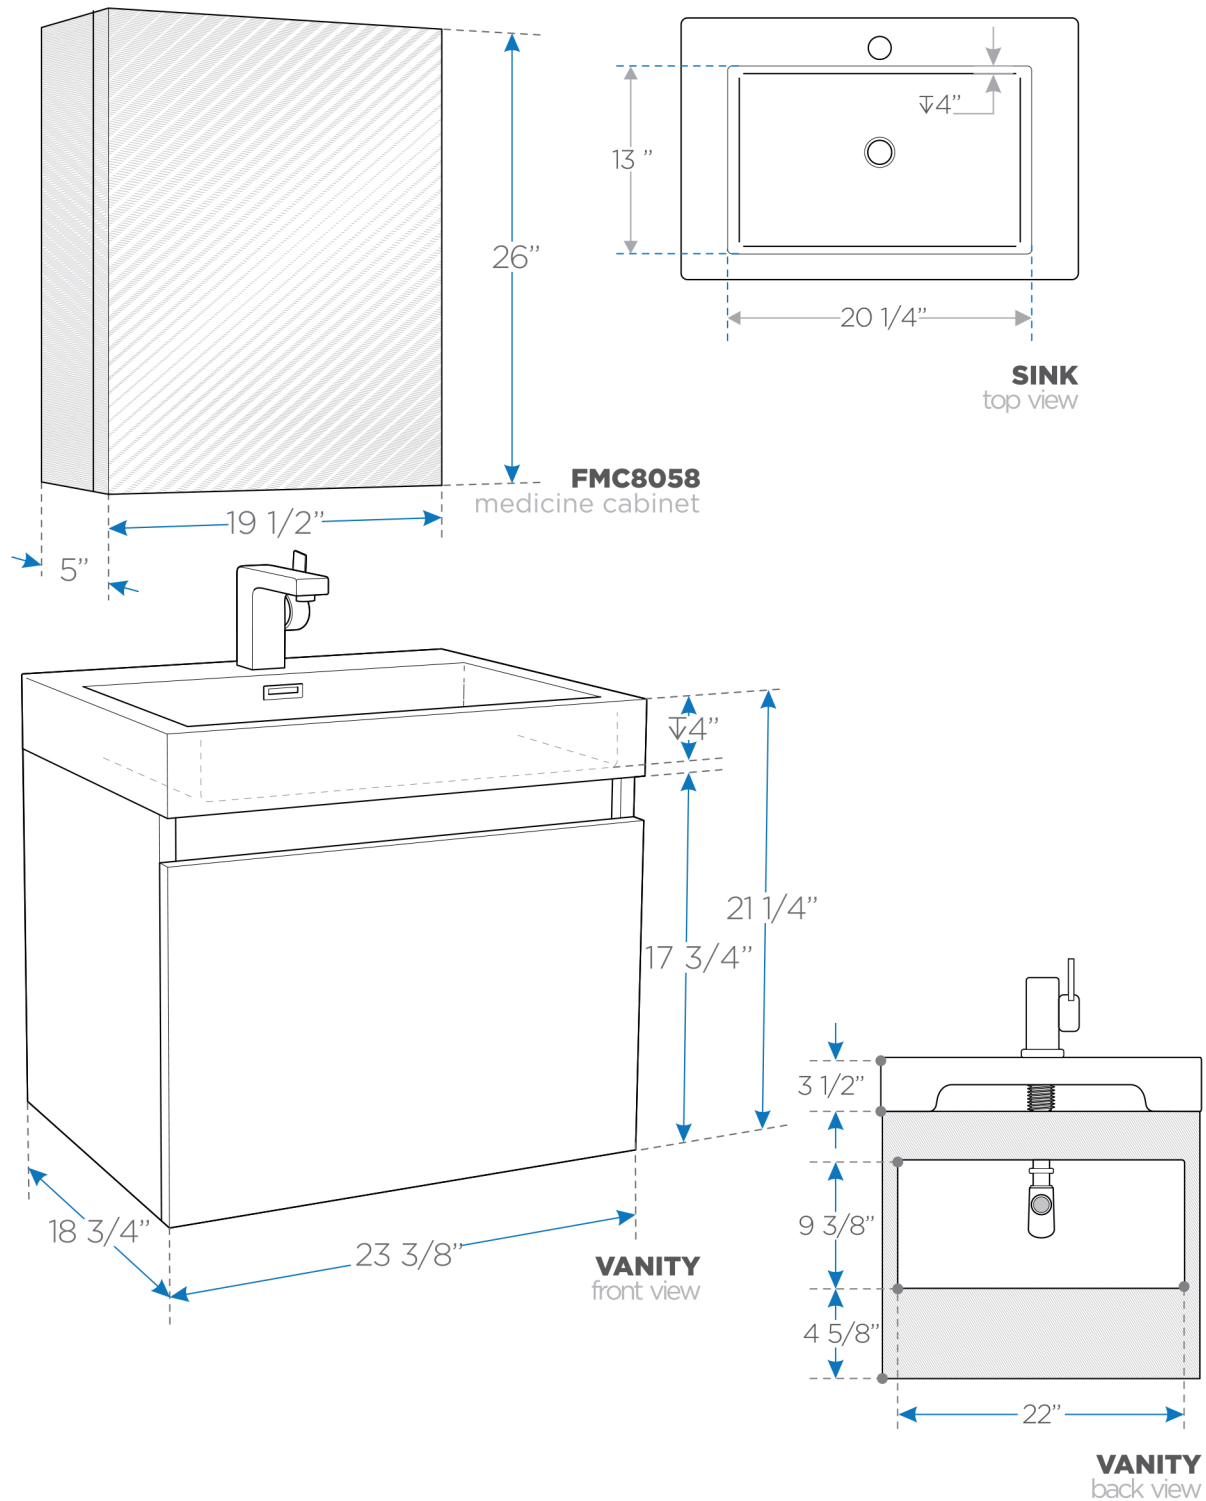

NANO

FVN8006

Modern Bathroom Vanity w/ Medicine Cabinet

BOX DIMENSIONS: L26" W21 1/4" H27 1/2" G.W.130LB