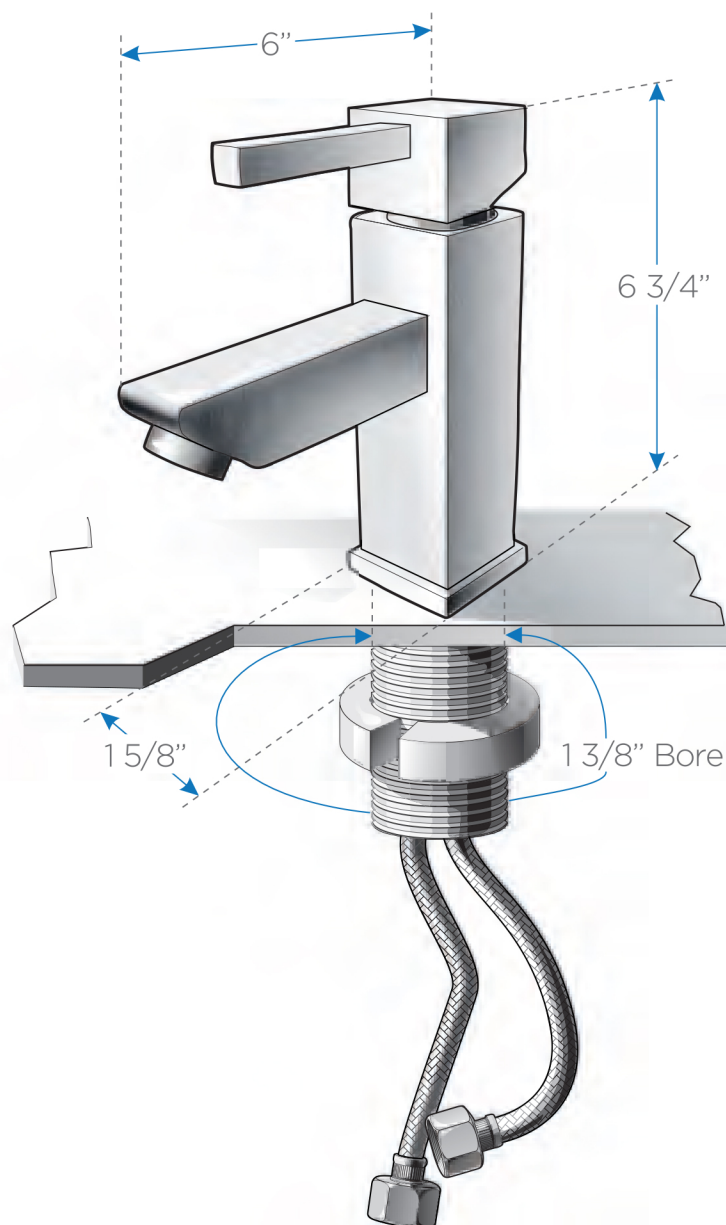

# VERSA

FFT1030BN

## Single Hole Mount Bathroom Vanity Faucet

### FEATURES:

- Brushed Nickel Finish
- Ceramic Disc Valve
- 1/2" - 14 NPS Connection
- Single Hole Faucet Mount
- Solid Brass Body

**BOX DIMENSIONS: L12 1/2" W7" H2 1/2" G.W.4LB**