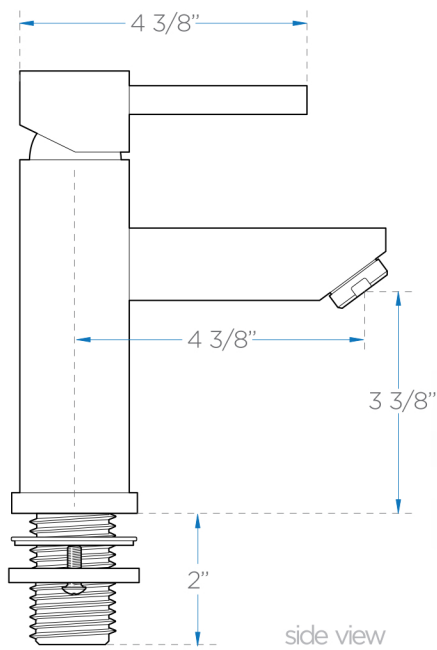

## Single Hole Mount Bathroom Vanity Faucet

### FEATURES:

- Brushed Nickel Finish
- Ceramic Disc Valve
- 1/2" - 14 NPS Connection
- Single Hole Faucet Mount
- Solid Brass Body

**BOX DIMENSIONS: L12 1/2" W7" H2 1/2" G.W.4LB**