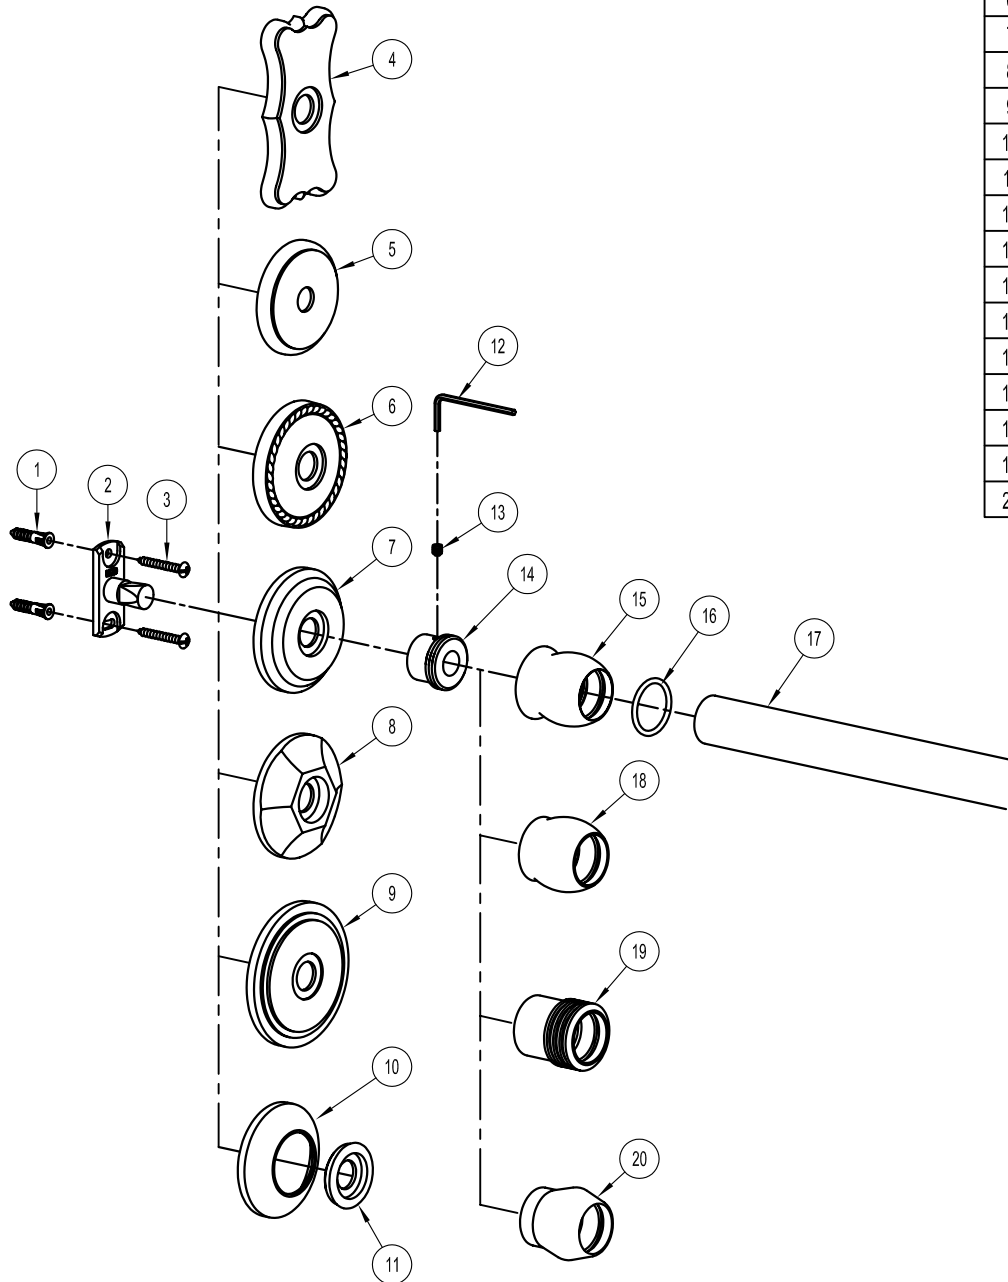

**ASSEMBLED CONFIGURATION**

CANTERBURY SHOWER ROD BRACKETS	1539B
CHELSEA SHOWER ROD BRACKETS	1139B
CIRCA SHOWER ROD BRACKETS	0739B
CIRCE SHOWER ROD BRACKETS	2739B
EMPIRE SHOWER ROD BRACKETS	639B
METRO SHOWER ROD BRACKETS	0839B
SYNCHRO SHOWER ROD BRACKETS	1939B
6' SHOWER CURTAIN ROD	1139R/6

**PART NO.**

1539B
1139B
0739B
2739B
639B
0839B
1939B
1139R/6

# GINGER

SHOWER RODS

SHOWER RODS

**PARTS LIST**

ITEM	PART NAME	PART NO.
1	PLASTIC WALL ANCHOR	CA
2	MOUNTING BRACKET	11XXD
3	N0 8 X 1-1/4" TAP SCREW	8-1.2CPZ
4	CIRCA BACKPLATE	0700E *
5	CIRCE ROSETTE	2700C *
6	CANTERBURY ROSETTE	1500C *
7	CHELSEA ROSETTE	1100C *
8	EMPIRE ROSETTE	600C *
9	METRO ROSETTE	0800C *
10	SYNCHRO ROSETTE	1900C *
11	SYNCHRO TRIM RING	194T *
12	2-1/2 MM HEX KEY	M2.5HK
13	M5 X 5 SET SCREW	SM5-5S
14	MOUNT ADAPTER	1139A
15	SLEEVE	1139S*
16	O-RING	-120
17	1" X 72" BRASS TUBE	1139R/6 *
18	EMPIRE SLEEVE	639S *
19	METRO SLEEVE	0839S *
20	SYNCHRO SLEEVE	1939S *

\* REQUIRES FINISH CODE

**CANTERBURY - CHELSEA FINISHES:**

- 3 POLISHED BRASS
- 15 SATIN NICKEL
- 15A ANTIQUE NICKEL
- 26 POLISHED CHROME

**CIRCA FINISHES:**

- 3 POLISHED BRASS
- 10B OIL RUBBED BRONZE
- 15 SATIN NICKEL
- 26 POLISHED CHROME