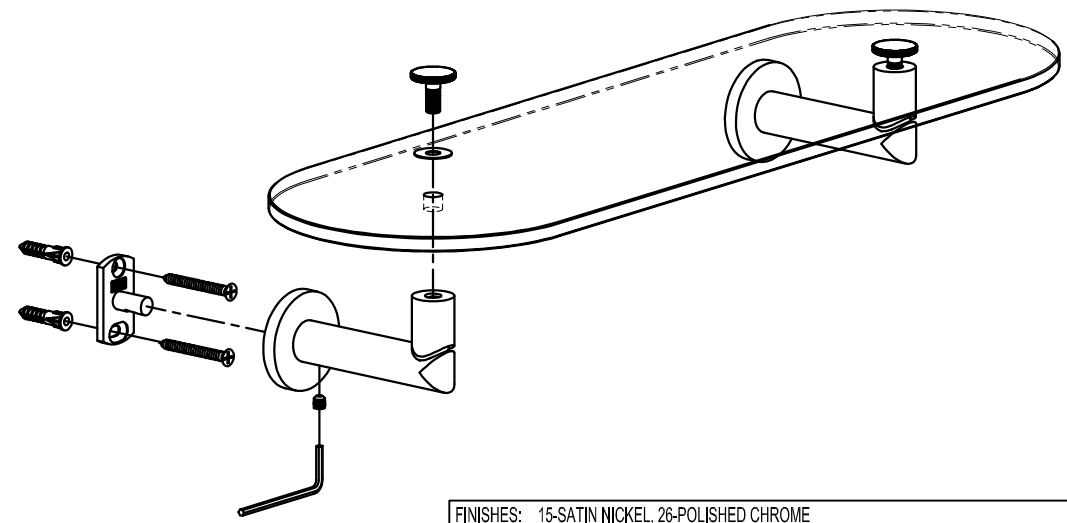

0234B
BRACKET ONLY

SINE GLASS SHELF
 LENGTH PART NO.
 18" 0234/18
 24" 0234/24

FINISHES: 15-SATIN NICKEL, 26-POLISHED CHROME		DESIGN: VICTOR HOERNIG		
MATERIAL: BRASS ROSETTE, BRASS POST, GLASS, STAINLESS STEEL HARDWARE		WEIGHT: (PN: 0234/18) 3 LBS. 12 OZ. [1.7 KG.]		
PART NO.	0234/18 ~ 0234/24	GLASS SHELF		DWG.NO.
DATE: 14.NOV.01	REV.	SCALE 1:3	SINE	PD-0234