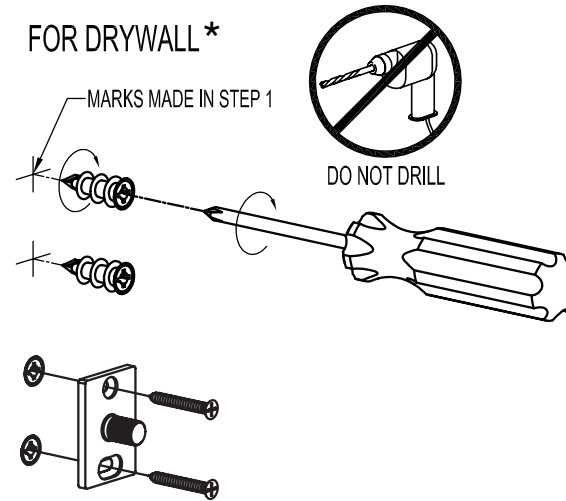

SURFACE™ 2810T

② FOR TILE OR SOLID WALLS

*If wood cross bracing or a stud is present, pre-drill a 1/4" (6mm) diameter hole and install small plastic anchor in place of the zinc anchor.

② FOR DRYWALL *

③

CARE OF FINE BRASS