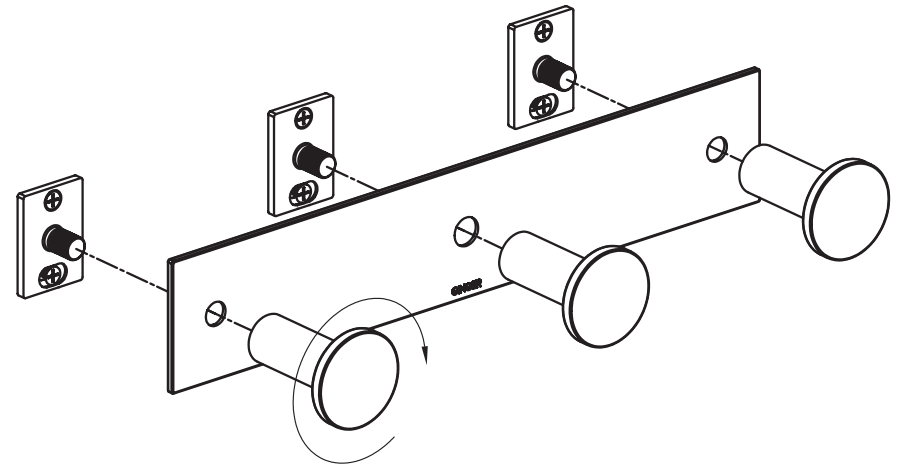

SURFACE™ 2810T

② FOR TILE OR SOLID WALLS

*If wood cross bracing or a stud is present, pre-drill a 1/4" (6mm) diameter hole and install small plastic anchor in place of the zinc anchor.

② FOR DRYWALL *

③

CARE OF FINE BRASS