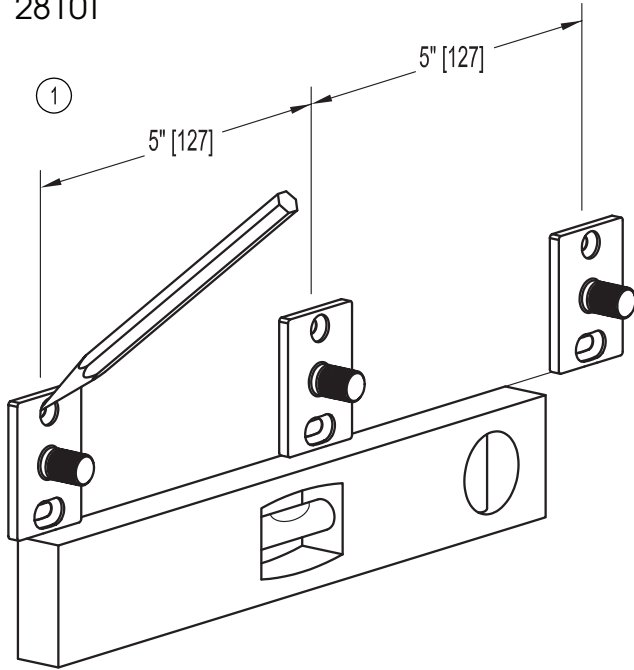

GINGER
Luxury For Your Lifestyle™

2001 CARNEGIE AVENUE
SANTA ANA, CA 92705
949-417-5207
www.gingerco.com

SURFACE™

INSTALLATION
INSTRUCTIONS

for
Triple
Hook

GINGER
Luxury For Your Lifestyle™

INSTALLATION INSTRUCTIONS

SURFACE™ 2810T

② FOR TILE OR SOLID WALLS

*If wood cross bracing or a stud is present, pre-drill a 1/4" (6mm) diameter hole and install small plastic anchor in place of the zinc anchor.

② FOR DRYWALL *

③

CARE OF FINE BRASS