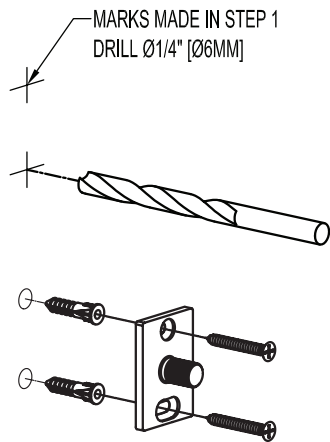

*Complement
your purchase
with these
fine accessories
also from
GINGER®*

*Towel Bars
Towel Rings
Toilet Tissue Holders
Hooks
Soap Dishes
Tumbler Holders
Toiletry Shelves
Grab Bars
Mirrors
Lights
Bud Vases
Hotel Shelves
Shower Curtain Rods
Soap & Bottle Baskets
Cabinet Hardware*

GINGER
Luxury For Your Lifestyle™

2001 CARNEGIE AVENUE
SANTA ANA, CA 92705
949-417-5207
www.gingerco.com

SURFACE™

INSTALLATION
INSTRUCTIONS

for
Triple
Hook

GINGER
Luxury For Your Lifestyle™

INSTALLATION INSTRUCTIONS

SURFACE™ 2810T

② FOR TILE OR SOLID WALLS

*If wood cross bracing or a stud is present, pre-drill a 1/4" (6mm) diameter hole and install small plastic anchor in place of the zinc anchor.

② FOR DRYWALL *

③

CARE OF FINE BRASS