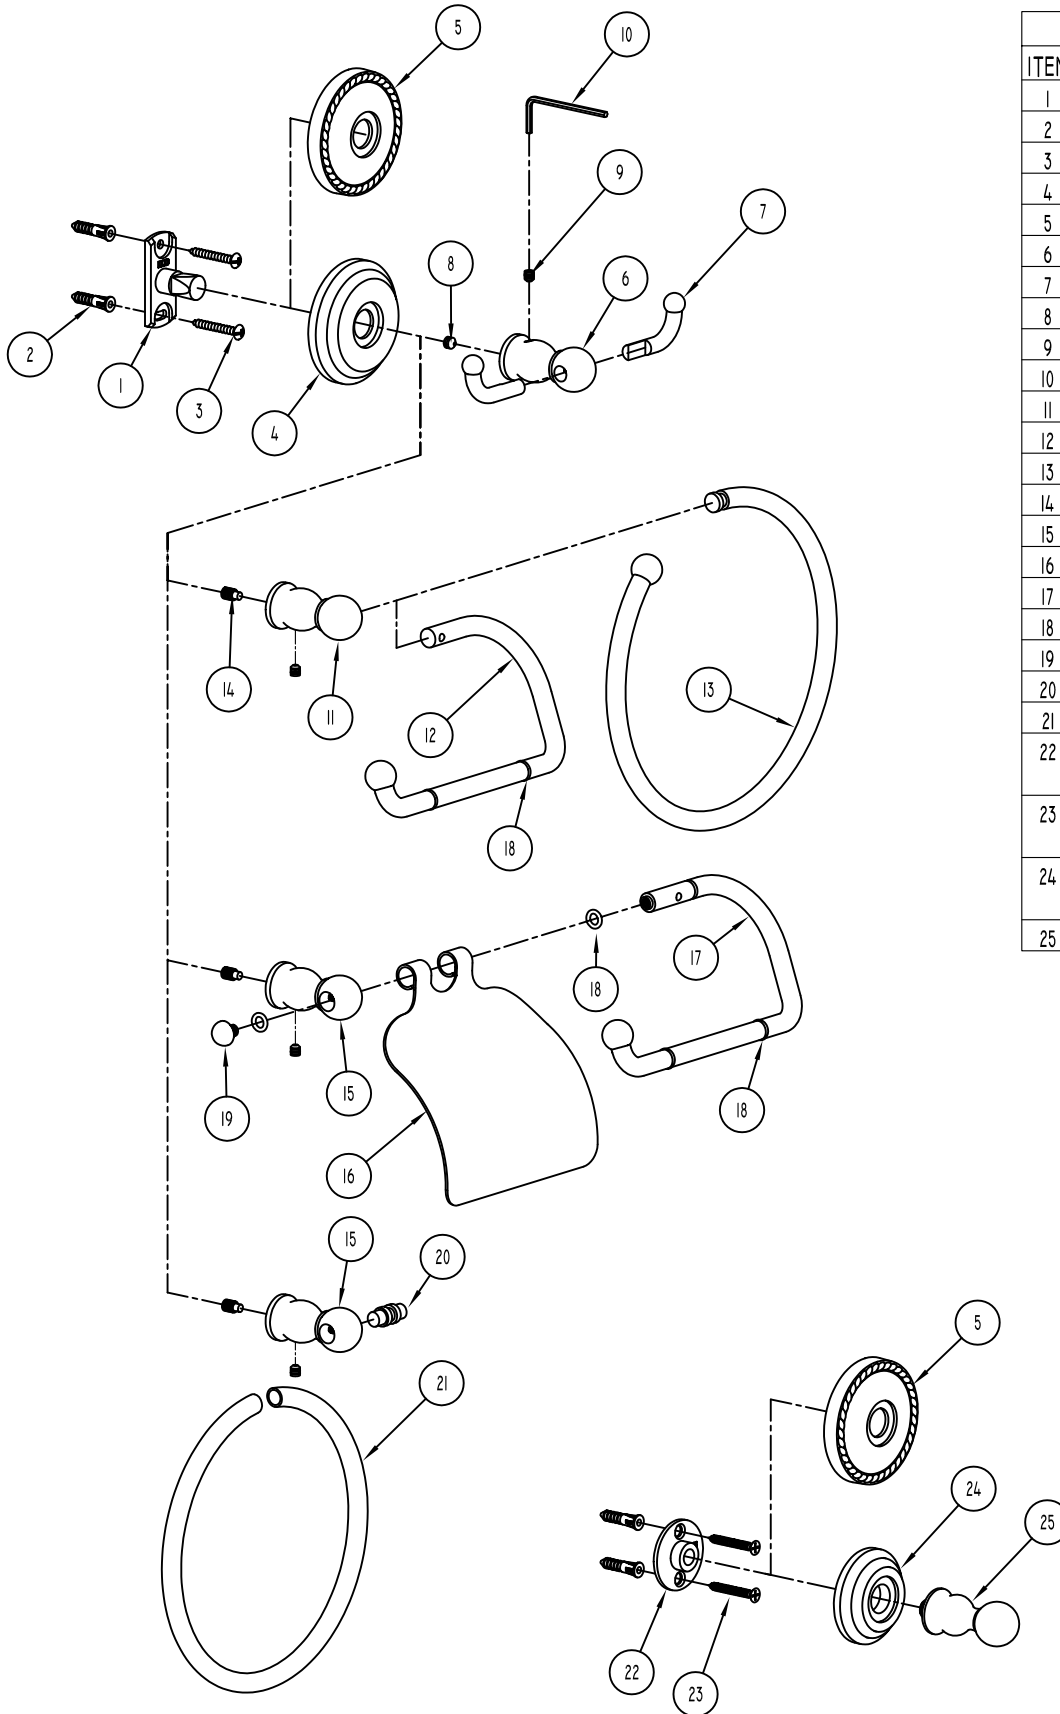

ASSEMBLED CONFIGURATION
 TOWEL RING
 HANGING TOILET TISSUE HOLDER
 SINGLE HOOK
 DOUBLE HOOK
 OPEN TOWEL RING
 HOODED TOILET TISSUE HOLDER

CANTERBURY PART NO.	CHELSEA PART NO.
1505	1105
1509	1109
1510	1110
1511	1111
1521	1121
1527	1127

CANTERBURY-CHELSEA SINGLE POST ACCESSORIES

PARTS LIST		
ITEM	PART NAME	PART NO.
1	MOUNTING BRACKET	11XXD
2	NO 8 WALL ANCHOR	CA
3	NO 8 X 1-1/4" TAP SCREW	8-1.2CPZ
4	CHELSEA ROSETTE	1100C
5	CANTERBURY ROSETTE	1500C *
6	DOUBLE HOOK POST	1111P *
7	HOOK ARM	XX11A
8	M6 X 6 SET SCREW	SM6-6S
9	M5 X 5 SET SCREW	SM5-5S
10	2-1/2 MM HEX KEY	M2.5HK
11	HANGING TISSUE POST	1109P *
12	HANGING TISSUE BAR	XX09B *
13	OPEN RING	XX21R *
14	M6 DOG POINT SET SCREW	SM6-10DA
15	HOODED TISSUE POST	1127P *
16	HOOD	XX27H *
17	HOODED TISSUE BAR	XX27B *
18	O-RING	XX27R
19	HOOD FINISHING SCREW	XX27F *
20	TOWEL RING COUPLER	XX05C
21	6" RING	XX05T/6 *
22	SINGLE HOOK MOUNTING BRACKET	11XXB
23	NO 8 X 1-1/4" FLAT HEAD TAP SCREW	8-1.25PFZ
24	CHELSEA SINGLE HOOK ROSETTE	1100B *
25	SINGLE HOOK POST	1110P *

* REQUIRES FINISH CODE

CHELSEA FINISHES:
 -3 POLISHED BRASS
 -10B OIL-RUBBED BRONZE
 -14 POLISHED NICKEL
 -15 SATIN NICKEL
 -15A ANTIQUE NICKEL
 -26 POLISHED CHROME

CANTERBURY FINISHES:
 -3 POLISHED BRASS
 -15 SATIN NICKEL
 -15A ANTIQUE NICKEL
 -26 POLISHED CHROME