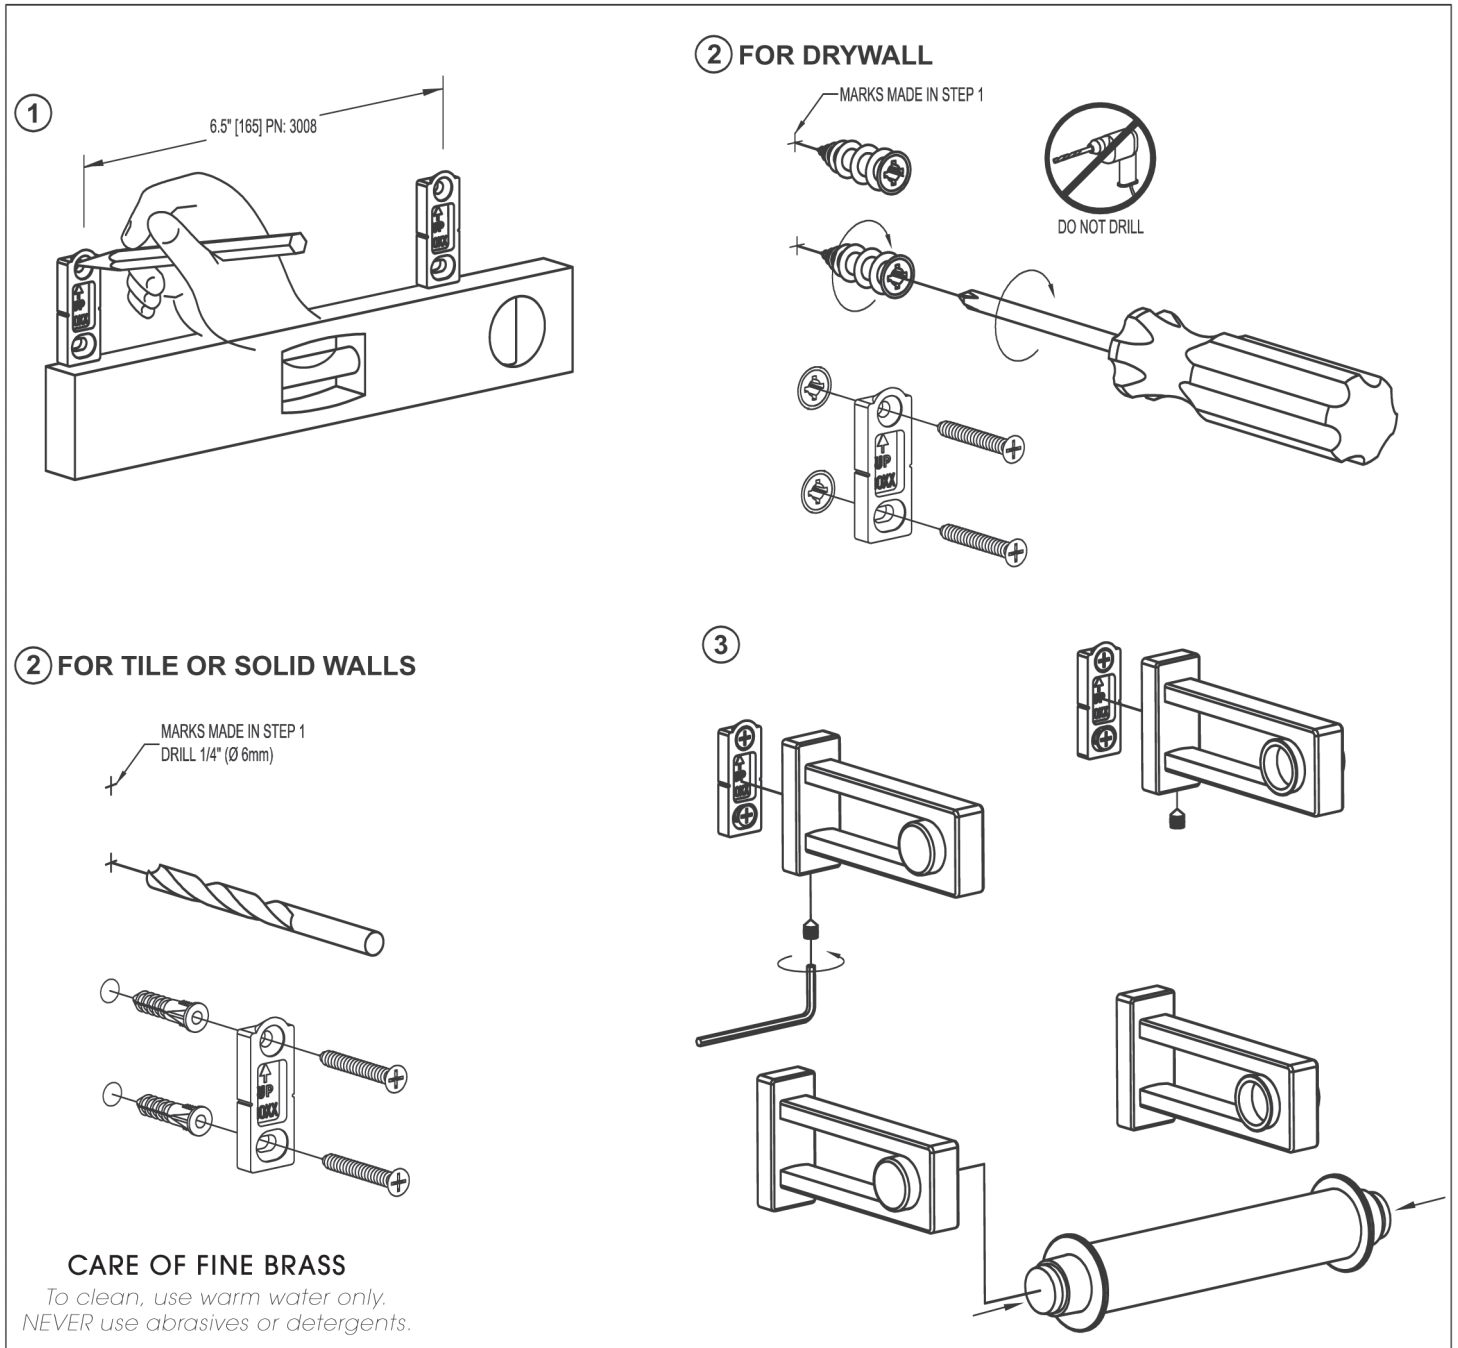

FRAME[®]

DOUBLE POST TISSUE HOLDER INSTALLATION INSTRUCTIONS

Complement your purchase with other fine accessories from GINGER[®].

GINGER
Luxury For Your Lifestyle™

2001 CARNEGIE AVENUE
SANTA ANA, CA 92705
949-417-5207
www.gingerco.com