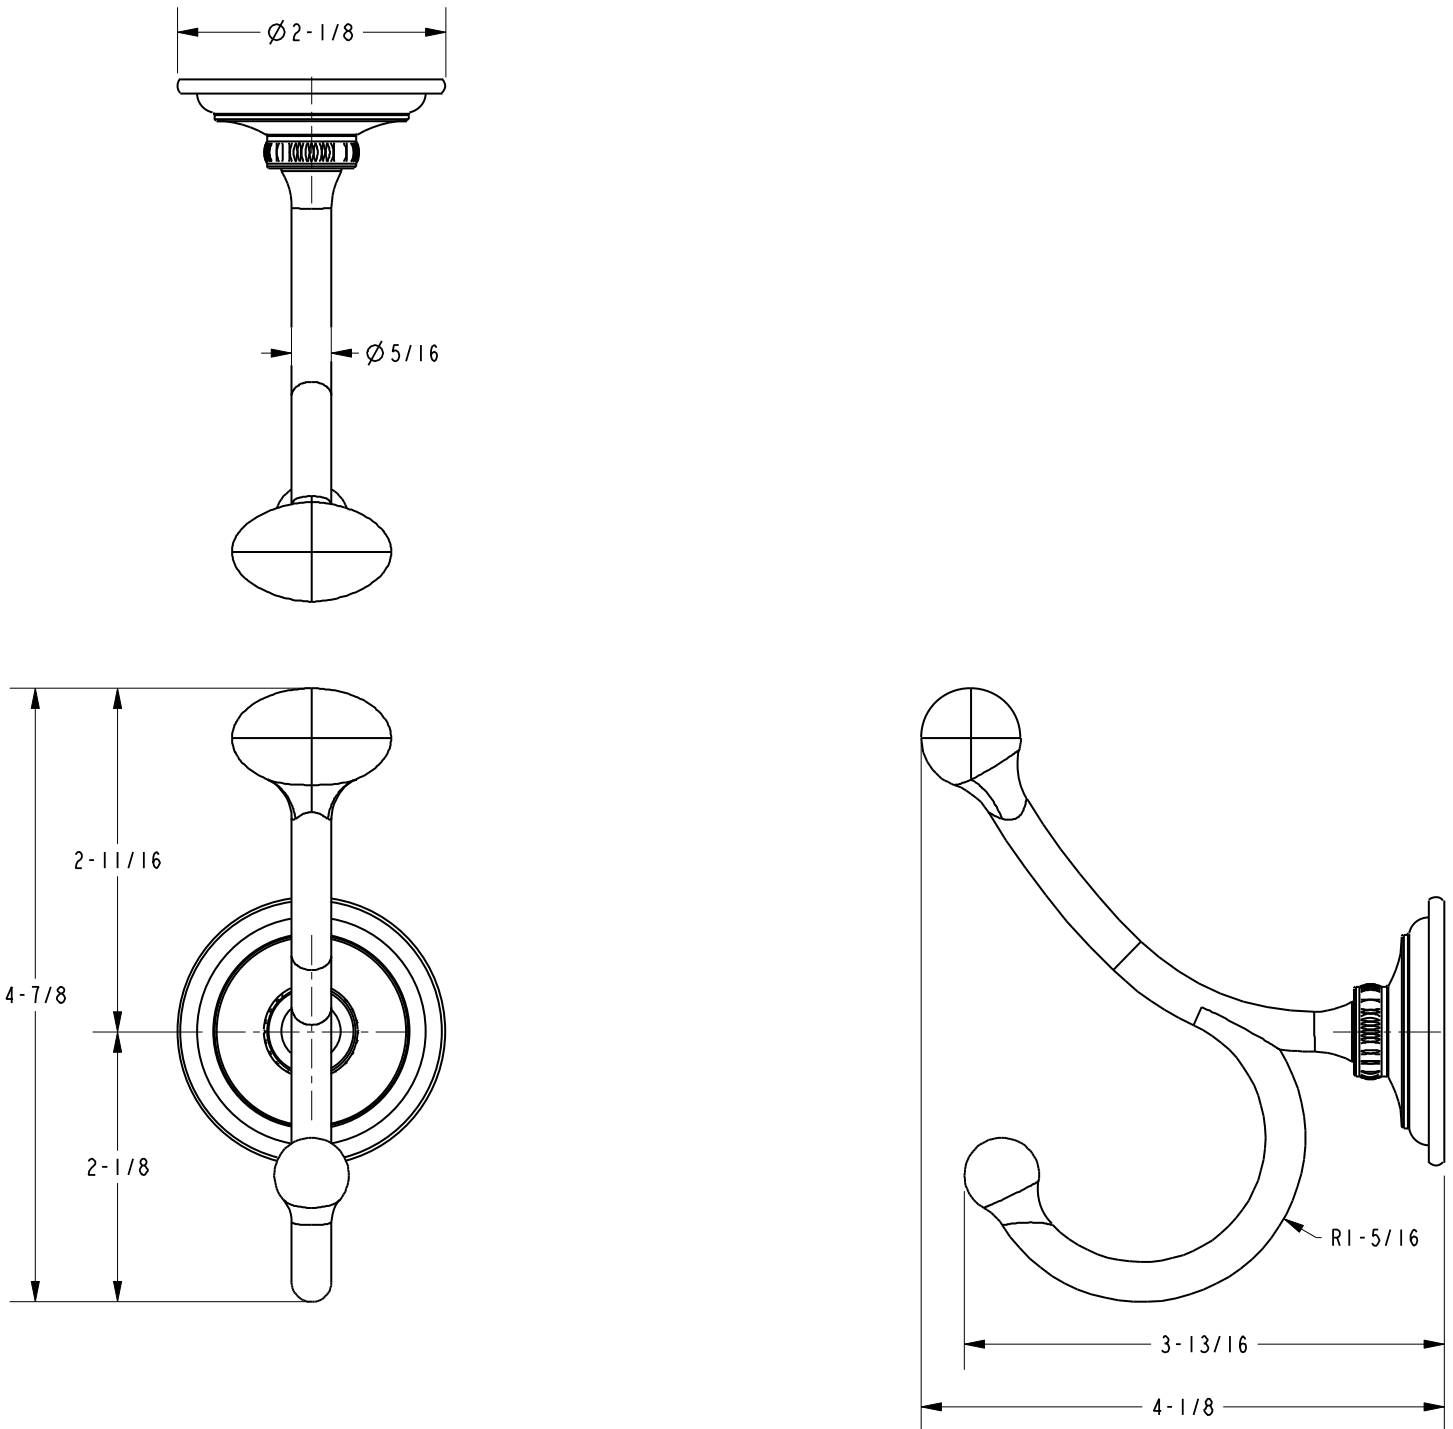

LONDON TERRACE

Double Robe Hook

2611

Features

- Solid brass construction
- Complements London Terrace product series

Codes / Standards Compliance

Meets or exceeds the following at date of manufacture:

- All applicable US Federal and State material regulations

Product Specification: Add "Color / Finish" Suffix to Model Number Below.

The Double Robe Hook shall be made of solid brass construction. Double Robe Hook shall complement motiv London Terrace product series. Double Robe Hook shall be motiv Model 2611/____ .

2611

Product Dimensions *(units are in inches)*

London Terrace Double Robe Hook 2611