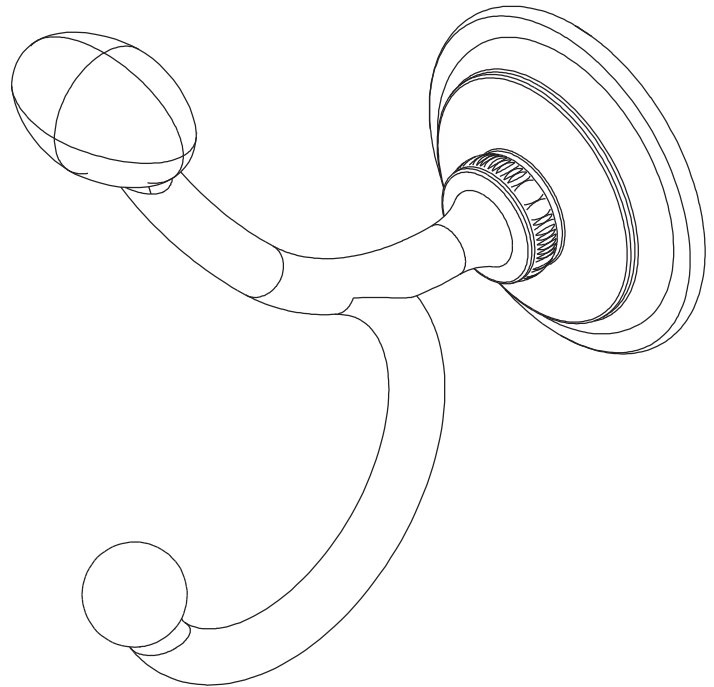

LONDON TERRACE

Double Robe Hook

2611

Features

- Solid brass construction
- Complements London Terrace product series

Codes / Standards Compliance

Meets or exceeds the following at date of manufacture:

- All applicable US Federal and State material regulations

Colors / Finishes

- ORB: Oil Rubbed Bronze
- PC: Polished Chrome
- PN: Polished Nickel
- SN: Satin Nickel

Other: N/A

Specified Model

Model	Description	Colors Finishes
2611	Double Robe Hook	<input type="checkbox"/> ORN <input type="checkbox"/> PC <input type="checkbox"/> PN <input type="checkbox"/> SN

Product Specification: Add "Color / Finish" Suffix to Model Number Below.

The Double Robe Hook shall be made of solid brass construction. Double Robe Hook shall complement motiv London Terrace product series. Double Robe Hook shall be motiv Model 2611/____ .

2611

Product Dimensions *(units are in inches)*

London Terrace Double Robe Hook 2611