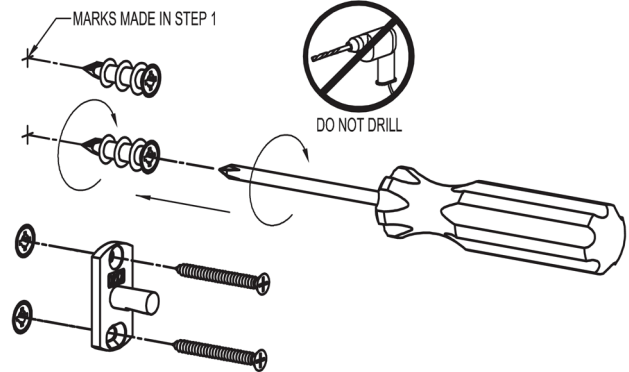

SINE®

DOUBLE POST TOILET TISSUE HOLDER INSTALLATION INSTRUCTIONS

Complement your purchase with other fine accessories from GINGER®.

② FOR DRYWALL

② FOR TILE OR SOLID WALLS

③

④

CARE OF FINE BRASS