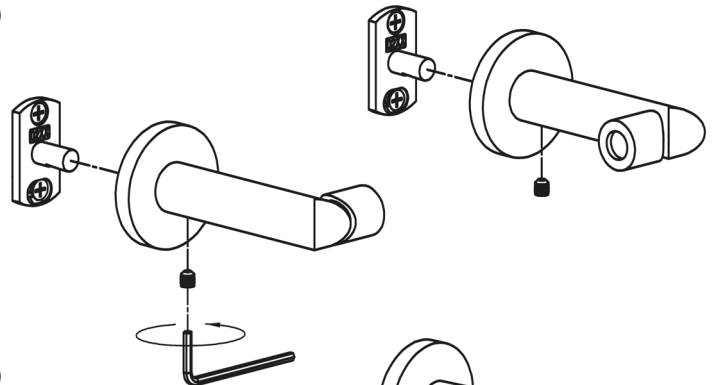

SINE®

DOUBLE POST TOILET TISSUE HOLDER INSTALLATION INSTRUCTIONS

Complement your purchase with other fine accessories from GINGER®.

② FOR DRYWALL

② FOR TILE OR SOLID WALLS

③

④

CARE OF FINE BRASS