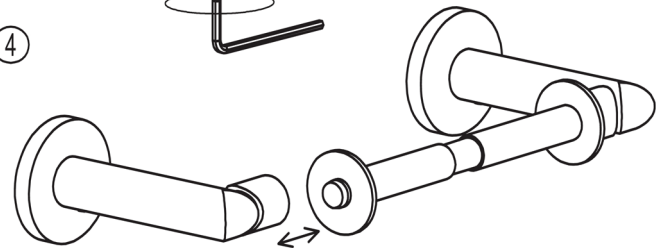

SINE®

DOUBLE POST TOILET TISSUE HOLDER INSTALLATION INSTRUCTIONS

Complement your purchase with other fine accessories from GINGER®.

② FOR DRYWALL

② FOR TILE OR SOLID WALLS

③

④

CARE OF FINE BRASS