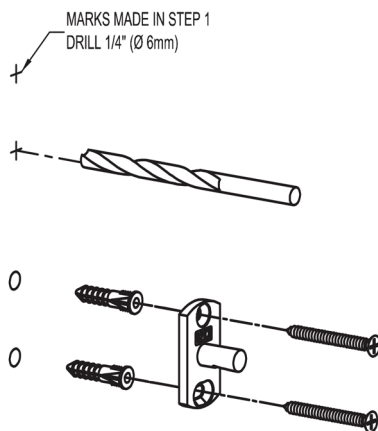

SINE®

DOUBLE POST TOILET TISSUE HOLDER INSTALLATION INSTRUCTIONS

Complement your purchase with other fine accessories from GINGER®.

② FOR DRYWALL

② FOR TILE OR SOLID WALLS

③

④

CARE OF FINE BRASS