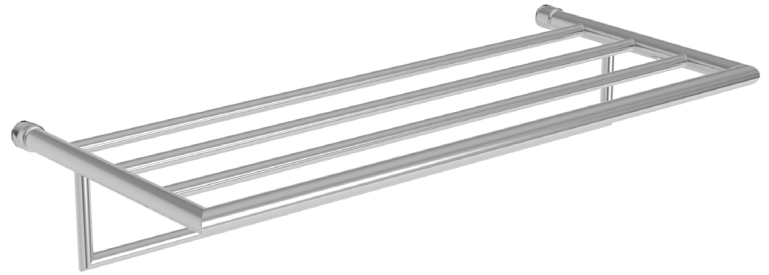

HOTEL SHELF FRAME

Features

- Solid brass frame
- Shelf extends 11" from the wall
- Intended for use with Ginger hotel shelf mounting kit as specified (Required Accessory)
- Integral towel bar

Hotel Shelf
XX43S-20
 Also **XX43S-24**

Codes / Standards Compliance

Meets or exceeds the following at date of manufacture:

- All applicable US Federal and State material regulations

Colors / Finishes

- ORB: Oil Rubbed Brass
- PB: Polished Brass
- PC: Polished Chrome
- PN: Polished Nickel
- SN: Satin Nickel

Specified Model

Model	Description	Colors / Finishes
XX43S-20	20" Squared Corner Hotel Shelf Frame with Towel Bar	<input type="checkbox"/> ORB <input type="checkbox"/> PB <input type="checkbox"/> PC <input type="checkbox"/> PN <input type="checkbox"/> SN
XX43S-24	24" Squared Corner Hotel Shelf Frame with Towel Bar	<input type="checkbox"/> ORB <input type="checkbox"/> PB <input type="checkbox"/> PC <input type="checkbox"/> PN <input type="checkbox"/> SN

Product Specification: Add "Color / Finish" Suffix to Model Number Below

The Hotel Shelf shall incorporate a solid brass Hotel Shelf Frame with integral towel bar and a coordinating Mounting Kit (specified separately). Hotel Shelf shall incorporate a projected depth of approximately 11". Hotel Shelf Frame shall be Ginger Model XX43S-2___/____. Required accessory Mounting Kit shall be Ginger Model ____B/____.