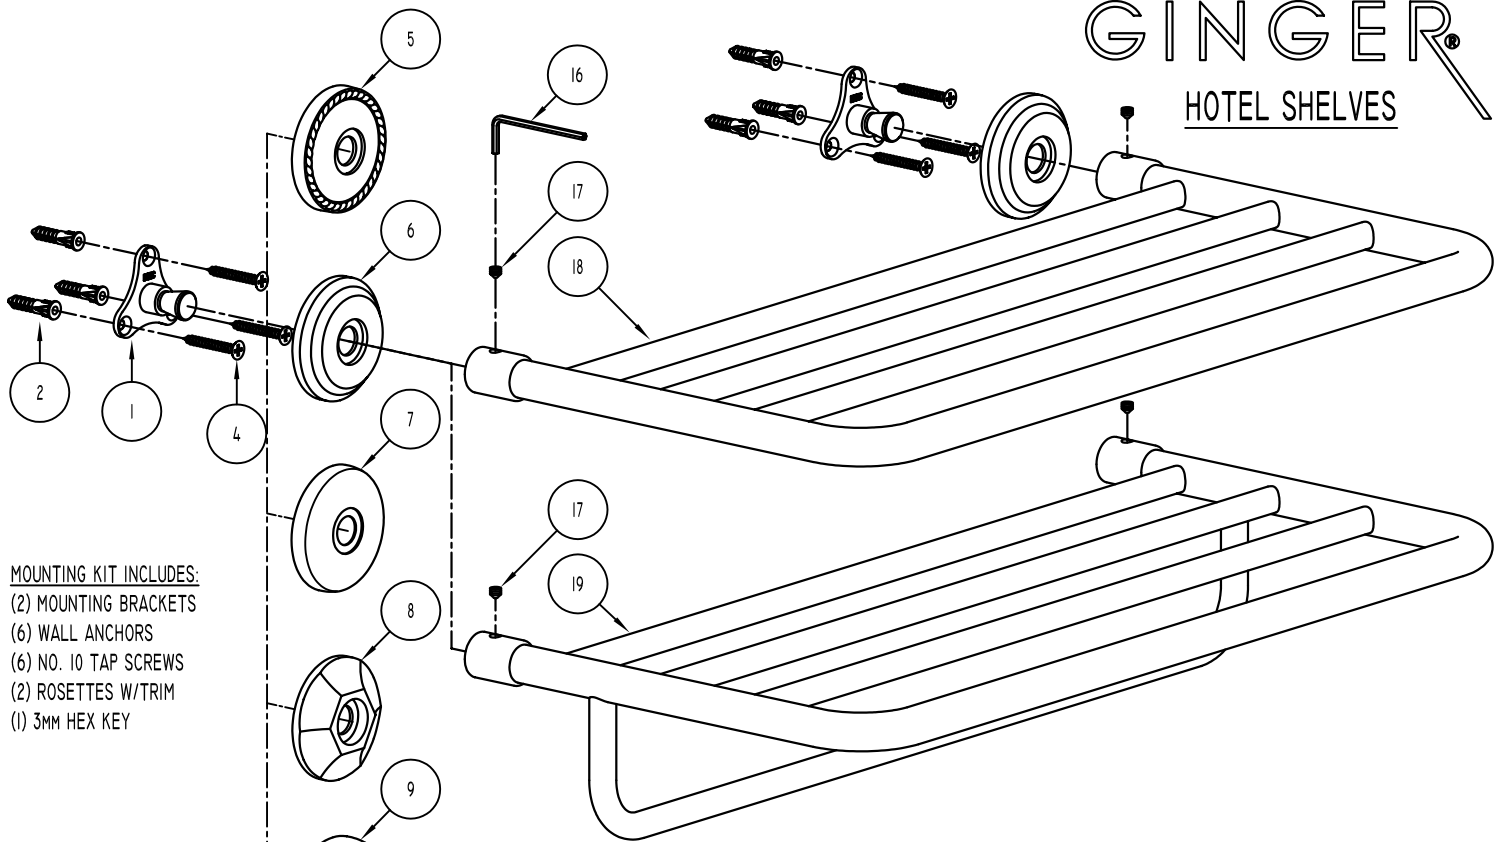

GINGER

HOTEL SHELVES

MOUNTING KIT INCLUDES:
 (2) MOUNTING BRACKETS
 (6) WALL ANCHORS
 (6) NO. 10 TAP SCREWS
 (2) ROSETTES W/TRIM
 (1) 3MM HEX KEY

* REQUIRES FINISH CODE

CANTERBURY - CHELSEA FINISHES:

- 3 POLISHED BRASS
- 10B OIL-RUBBED BRONZE
- 14 POLISHED NICKEL
- 15 SATIN NICKEL
- 15A ANTIQUE NICKEL
- 26 POLISHED CHROME