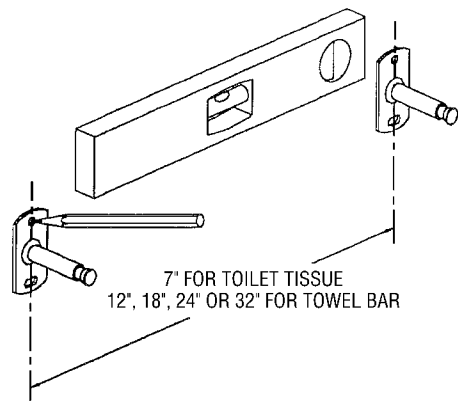

EMPIRE

by GINGER

INSTALLATION INSTRUCTIONS

①