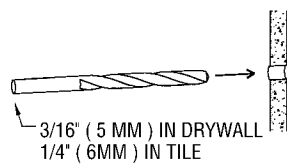

EMPIRE

by GINGER

INSTALLATION INSTRUCTIONS

①

②

③

④