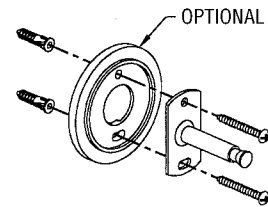

EMPIRE

by GINGER

INSTALLATION INSTRUCTIONS

①

②

③

④