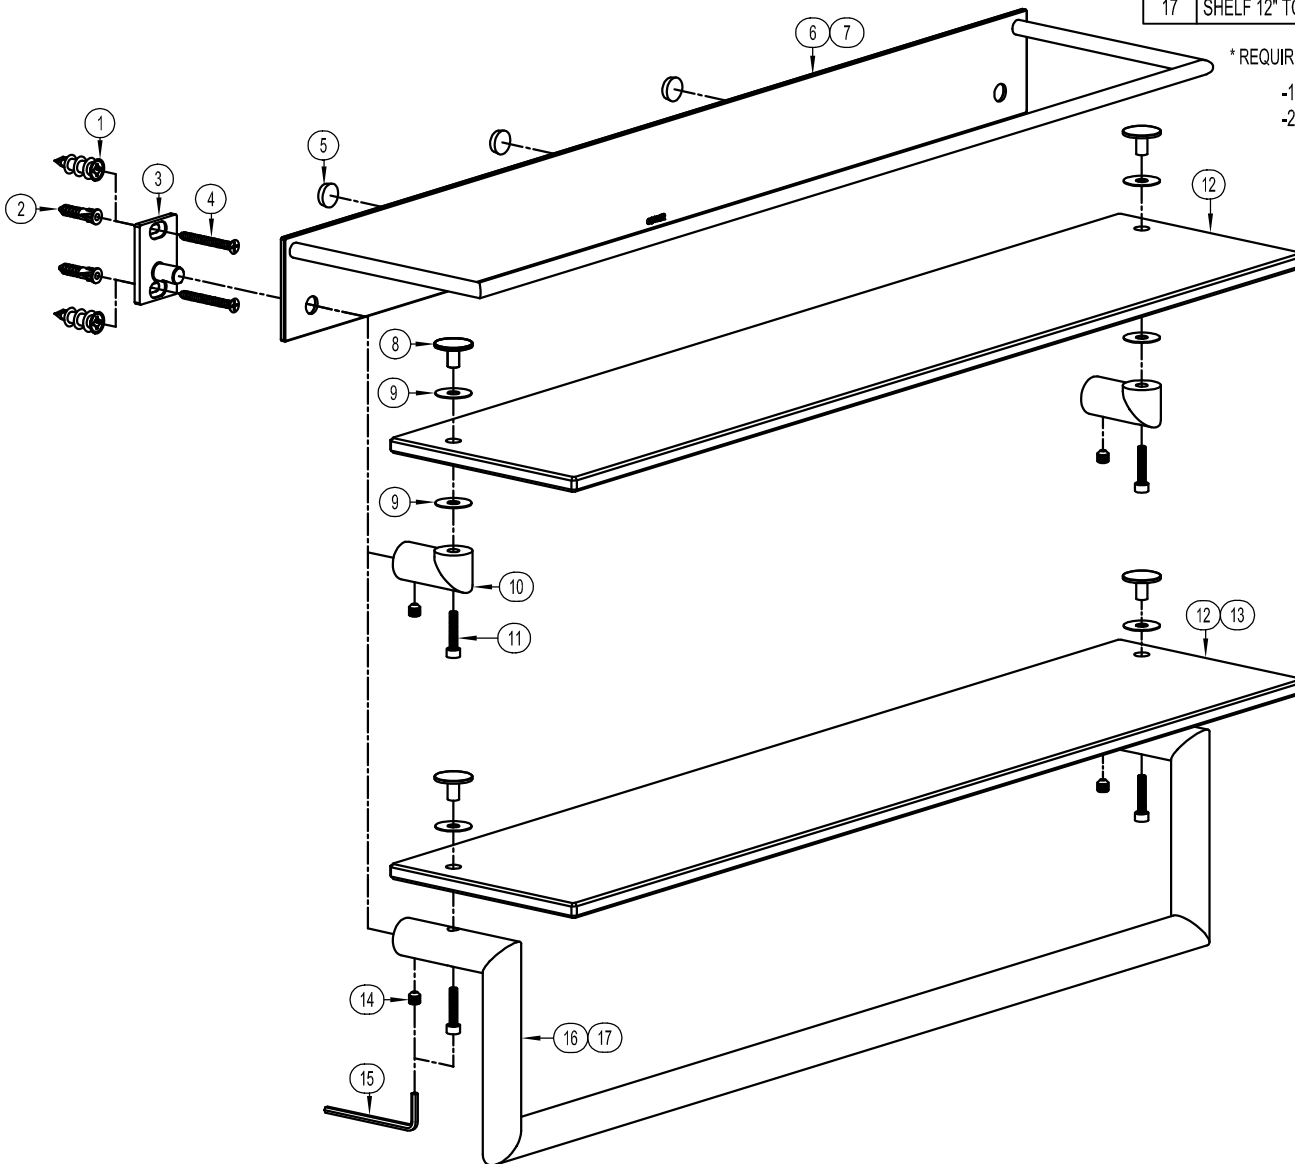

GINGER

SURFACE GLASS SHELVES

ASSEMBLY NO. 2819RT/24

ASSEMBLED CONFIGURATION
 24" GALLERY SHELF
 12" GALLERY SHELF WITH TOWEL BAR
 24" GALLERY SHELF WITH TOWEL BAR

PART NO.
 2835T/24
 2819RT/12
 2819RT/24

ASSEMBLY NO. 2835T/24

Parts List		
ITEM	PART NAME	PART NO.
1	DRY WALL ANCHOR	EZMZ
2	No. 8 WALL ANCHOR	CA
3	MOUNTING BRACKET	28XXS
4	No. 8 x 1 1/2" TAP SCREW	8-1.5PFS
5	BUMPER	B2800
6	24" BACKPLATE ASSEMBLY	2800/22GA*
7	12" BACKPLATE ASSEMBLY	2800/10GA*
8	FINISH NUT	2834N*
9	VINYL SHELF WASHER	2834VW
10	GLASS SHELF POST	2834P*
11	M4 x 20 SCREW	M4-20KS
12	24" SHELF GLASS	2834/24TSCl
13	12" SHELF GLASS	2834/12TSCl
14	M6 x 6 SET SCREW	SM6-6S
15	3MM HEX KEY	M3HK
16	SHELF 24" TOWEL BAR TUBE	2819/24P*
17	SHELF 12" TOWEL BAR TUBE	2819/12P*