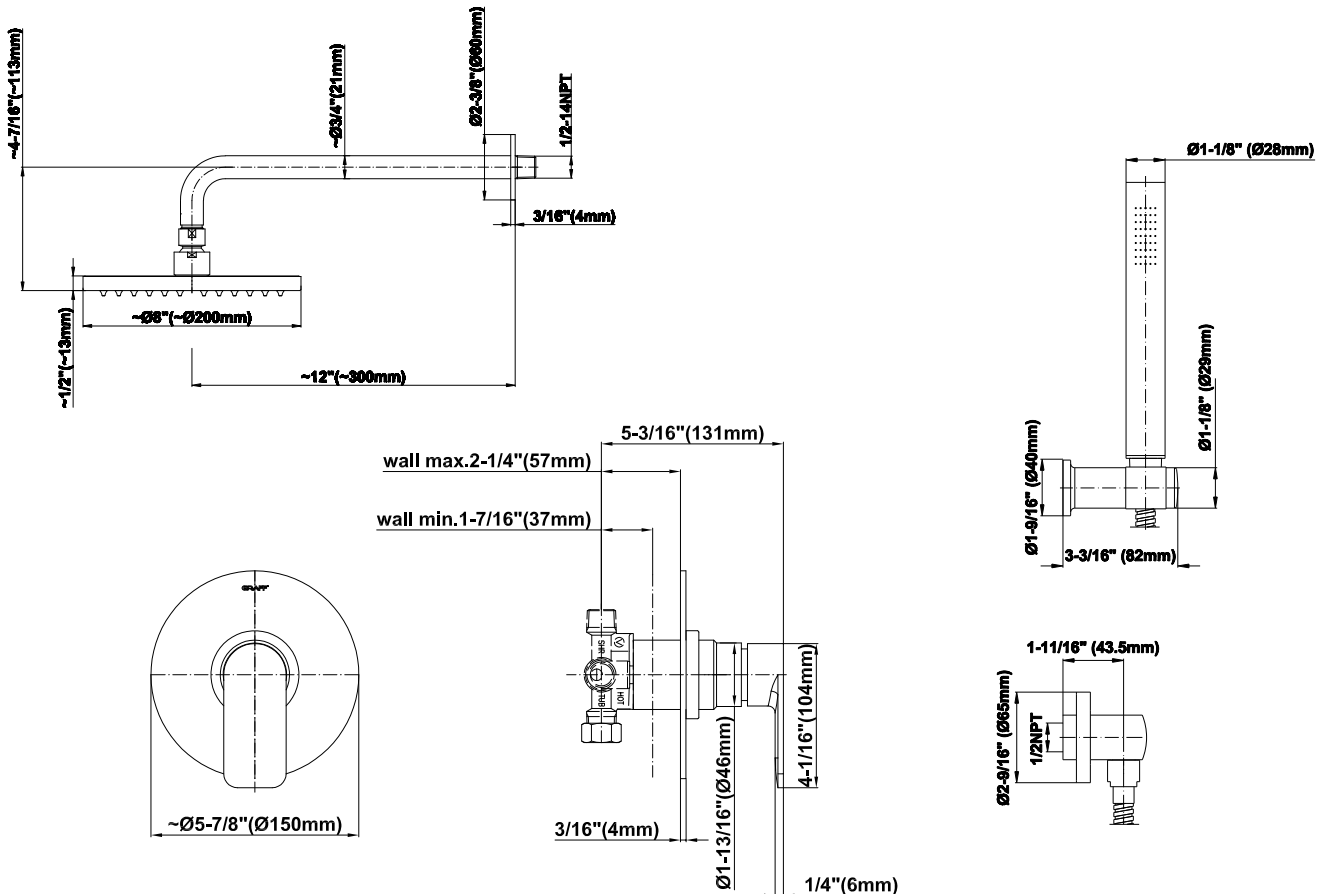

The measurements shown are for reference only. Products and specifications shown are subject to change without notice. Revised 07/2012.

www.graff-faucets.com | phone: 800-954-4723