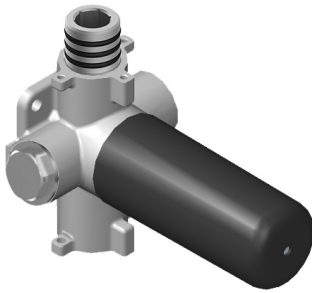

# G-8006

M-Series

3/4" Concealed Thermostatic Rough Valve

# G-8076

M-Series

Stop/Volume Control Rough Valve with Pass-Through

**GRAFF**<sup>®</sup>  
CUTTING EDGE DESIGN