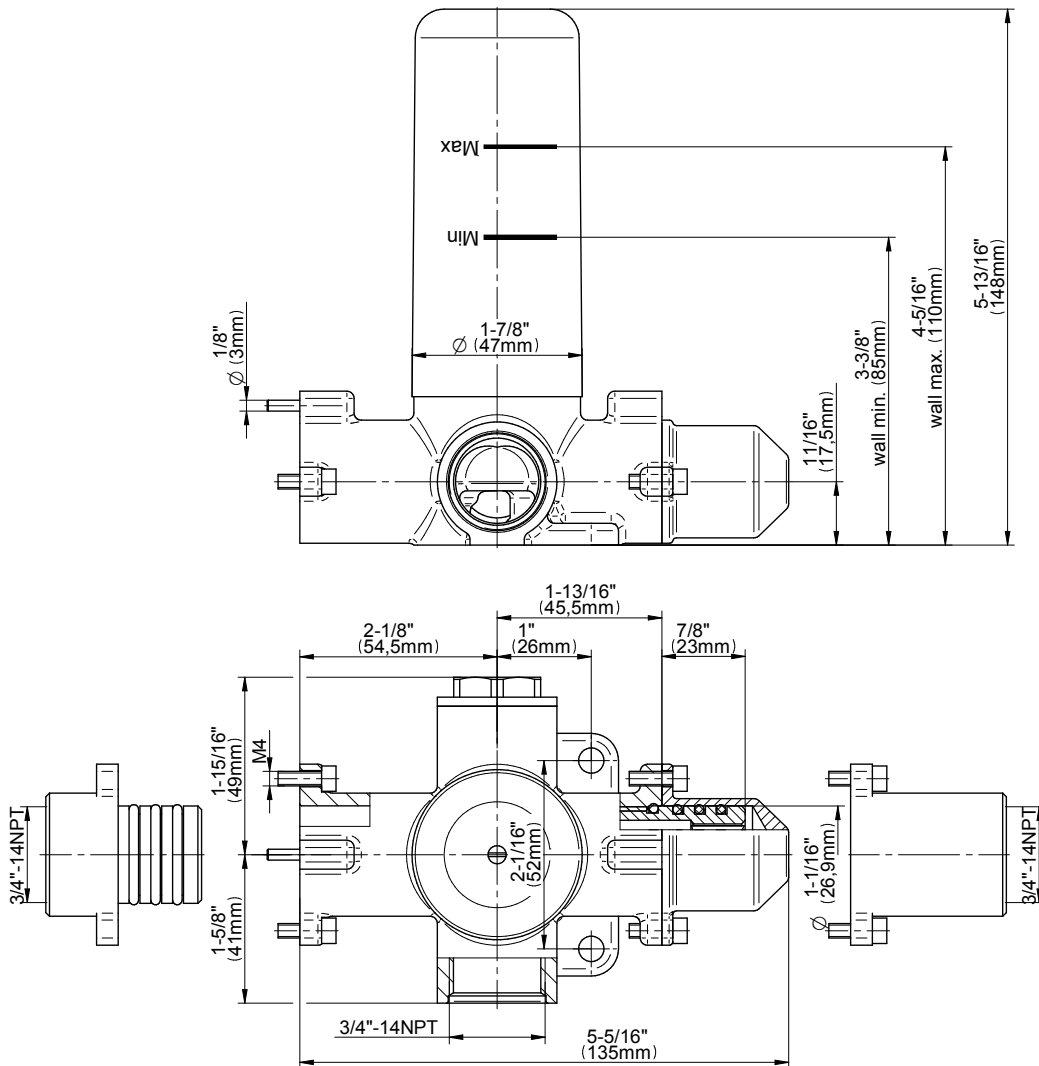

The measurements shown are for reference only. Products and specifications shown are subject to change without notice. Revised 3/2016.

www.graff-faucets.com | phone: 800-954-4723