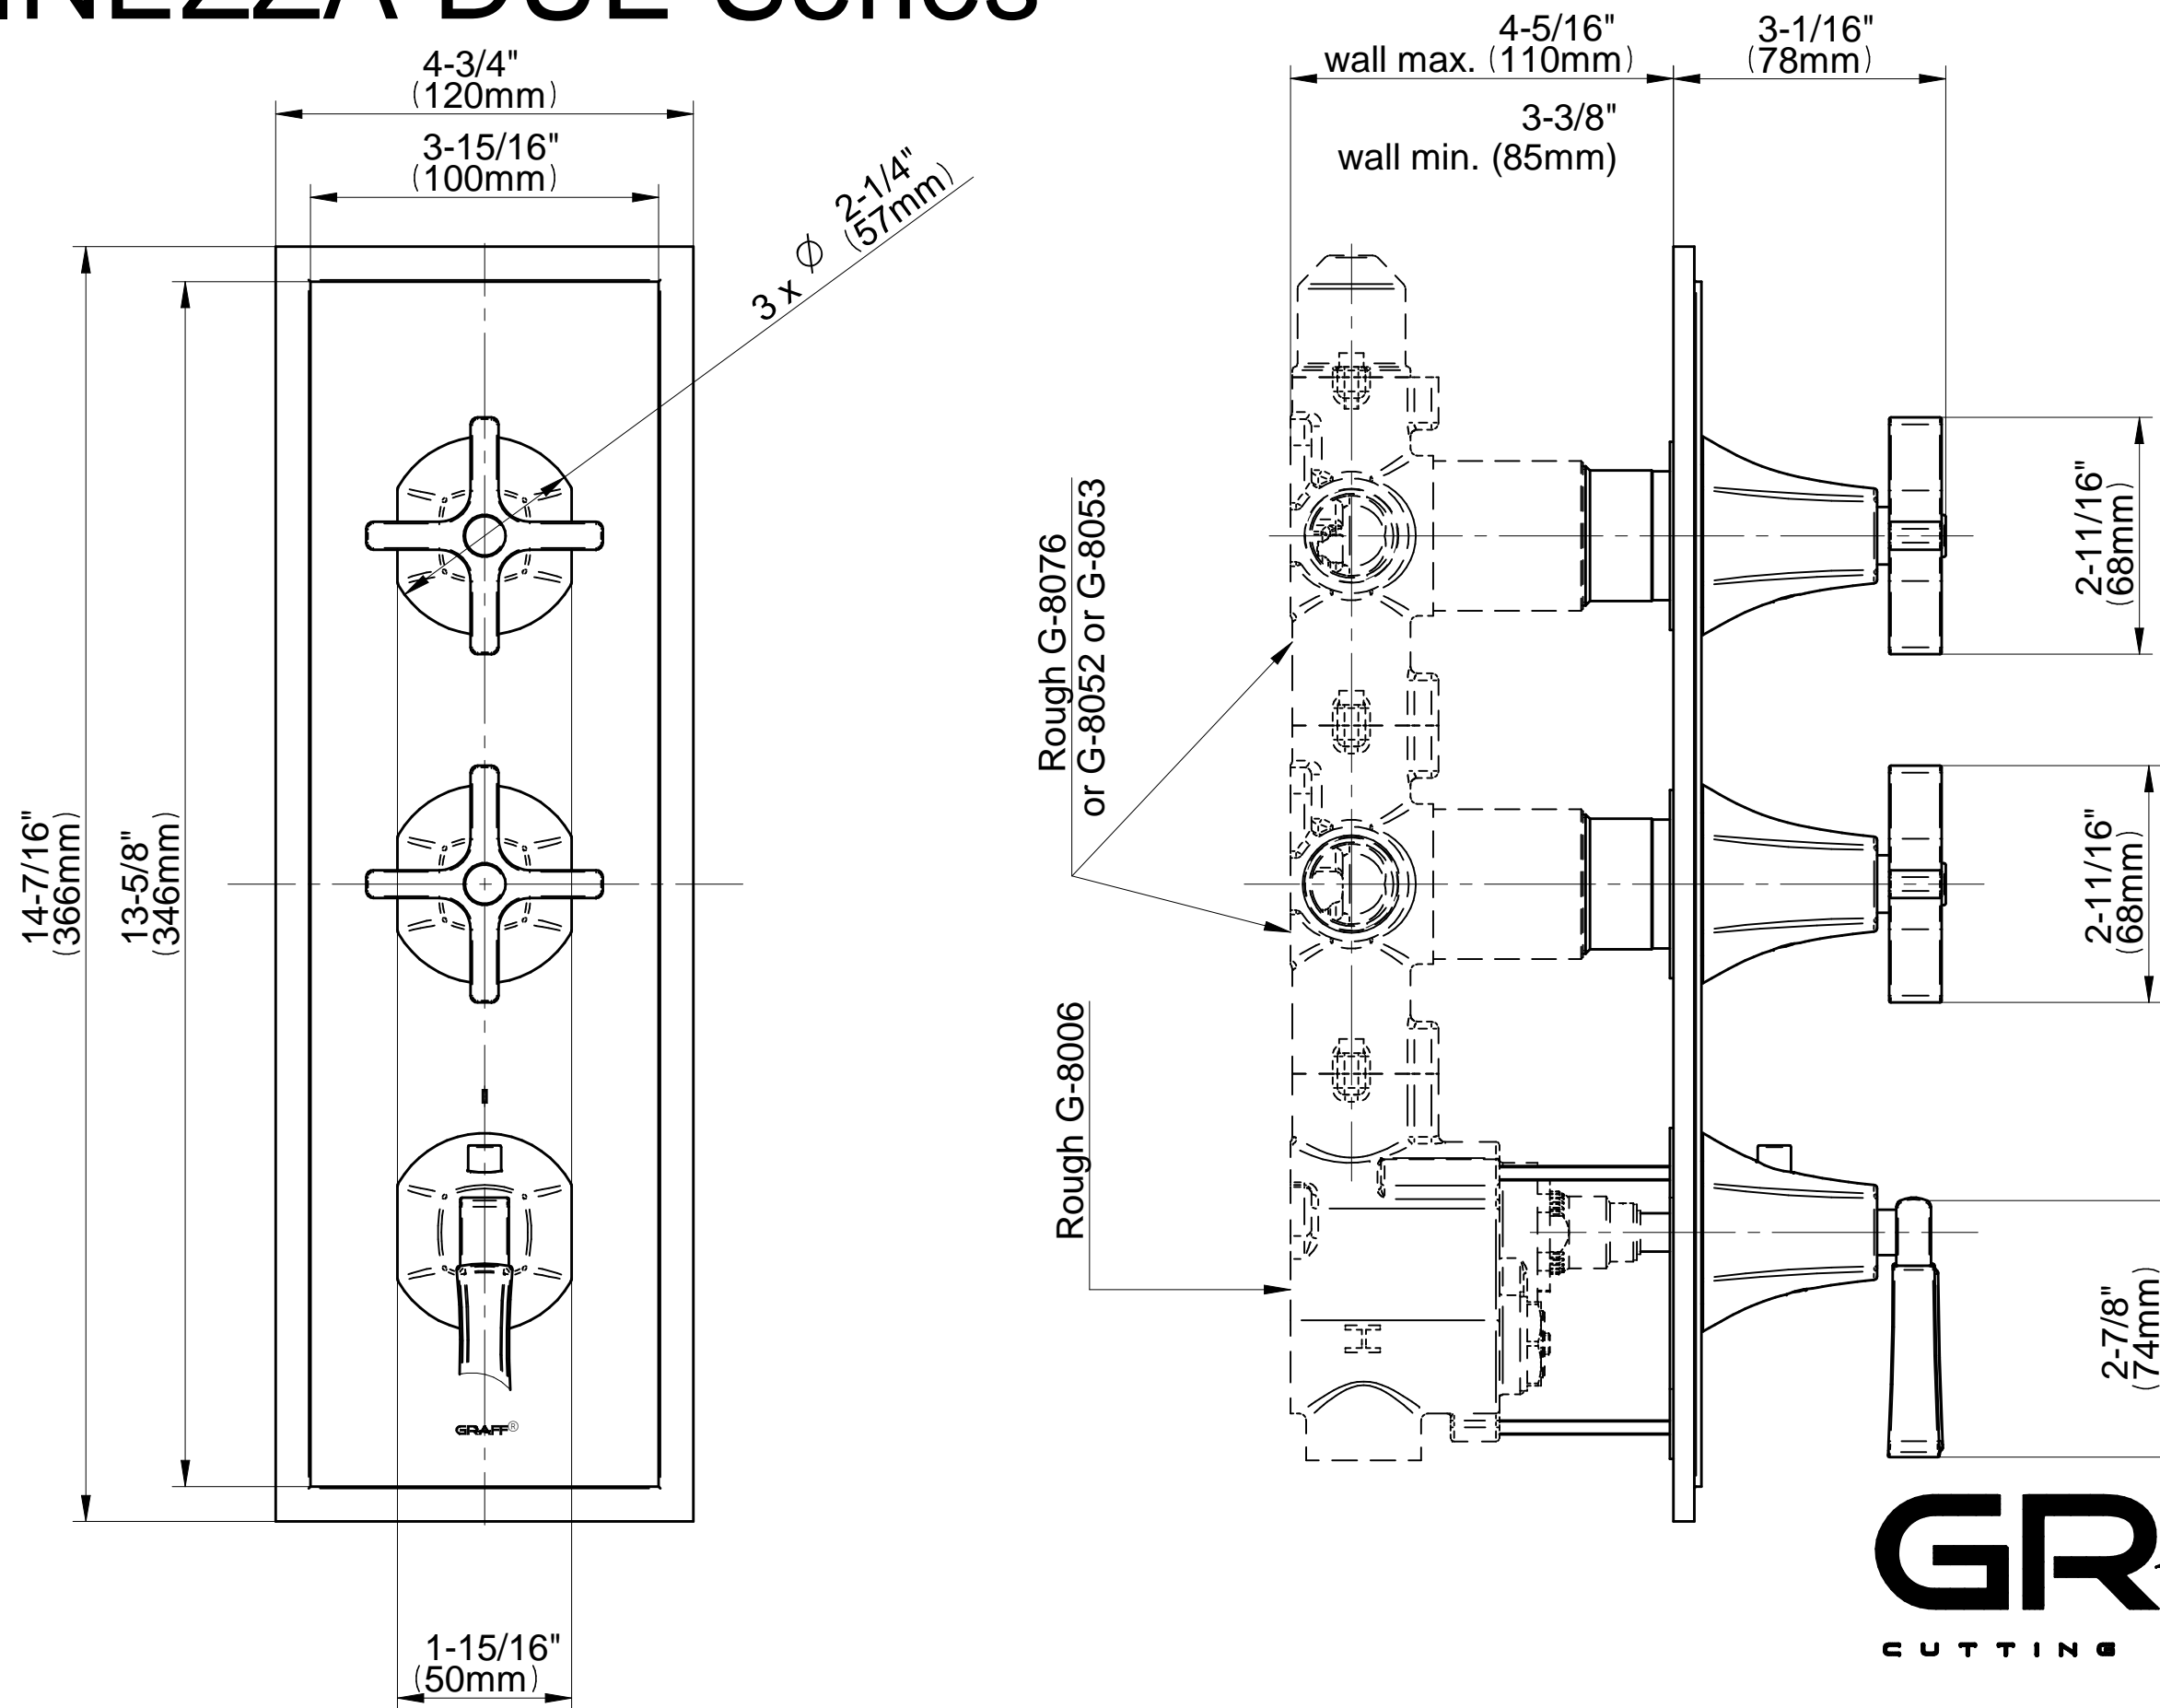

G-8178-1L2C-T

FINEZZA DUE Series