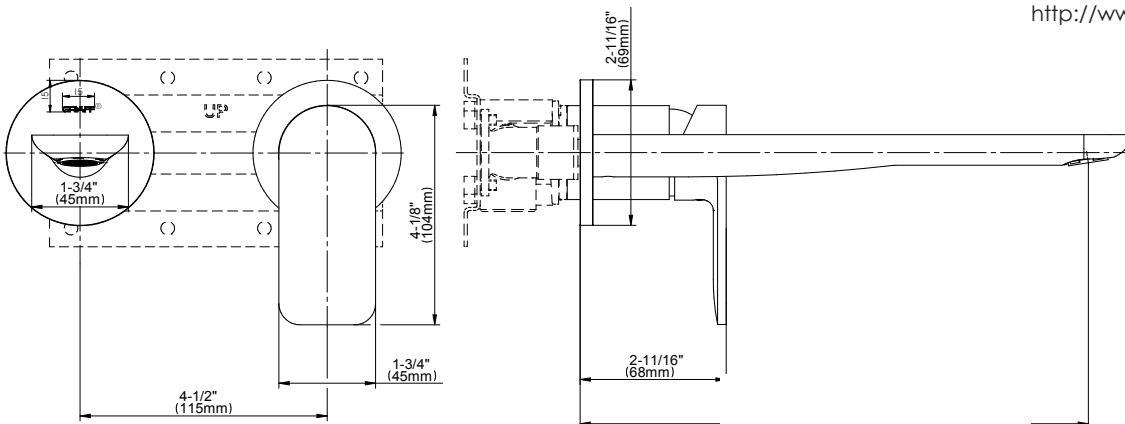

G-6339-LM42W

Sento Collection

Wall-Mounted Lavatory Faucet w/Single Handle

GRAFF®
CUTTING EDGE DESIGN

Product Features

- Wall-mount spout and handle installation
- Aerated flow rate ≤ 1.2 max gpm
- 10-1/8" spout reach
- Handle may be installed on left or right of spout
- Swivel aerator
- Optional extension kit

Available Finishes

- Polished Chrome
  G-6339-LM42W-PC
- Polished Nickel
  G-6339-LM42W-PN
- Olive Bronze*
  G-6339-LM42W-OB*
- Steeln®
  G-6339-LM42W-SN
- Unfinished Brass*
  G-6339-LM42W-UB
- Architectural Black*
  G-6339-LM42W-BK*
- Architectural White*
  G-6339-LM42W-WT*
- Brushed Gold*
  G-6339-LM42W-BAU*

* Special order finish- call for availability

Code Compliance

- ADA
- CALGreen

Warranty

- Limited lifetime warranty

For complete warranty information go to <http://www.graff-designs.com/en/info/faqs>

The measurements shown are for reference only. Products and specifications shown are subject to change without notice. Revised 11/2017.

www.graff-designs.com | phone: 800-954-4723