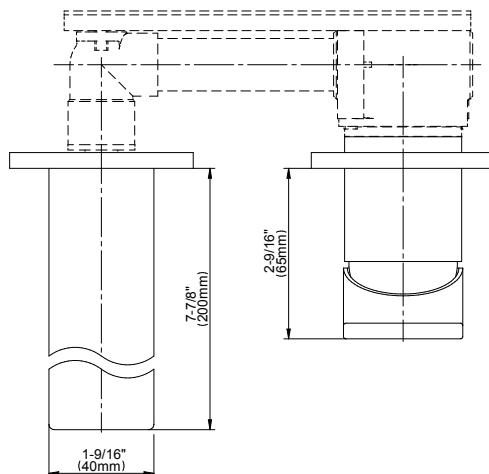

G-11235-LM55W

Incanto Collection

Wall-Mounted Lavatory Faucet w/Single Handle

GRAFF[®]
CUTTING EDGE DESIGN

Product Features

- Floor-mount installation
- Aerated flow rate ≤ 1.2 max gpm
- 7-1/2" spout reach
- Handle may be installed on left or right of spout
- Drain assembly not included
- Optional extension kit

The measurements shown are for reference only. Products and specifications shown are subject to change without notice. Revised 1/2018

www.graff-designs.com | phone: 800-954-4723