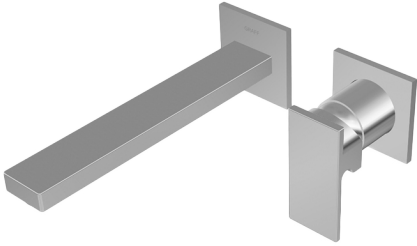

G-11235-LM55W

Incanto Collection

Wall-Mounted Lavatory Faucet w/Single Handle

GRAFF[®]
CUTTING EDGE DESIGN

Product Features

- Floor-mount installation
- Aerated flow rate ≤ 1.2 max gpm
- 7-1/2" spout reach
- Handle may be installed on left or right of spout
- Drain assembly not included
- Optional extension kit

Available Finishes

- Polished Chrome
G-11235-LM55W-PC
- Brushed Nickel
G-11235-LM55W-BNI
- Polished Nickel
G-11235-LM55W-PN
- Olive Bronze*
G-11235-LM55W-OB*
- Brushed Gold*
G-11235-LM55W-BAU*

* Special order finish- call for availability