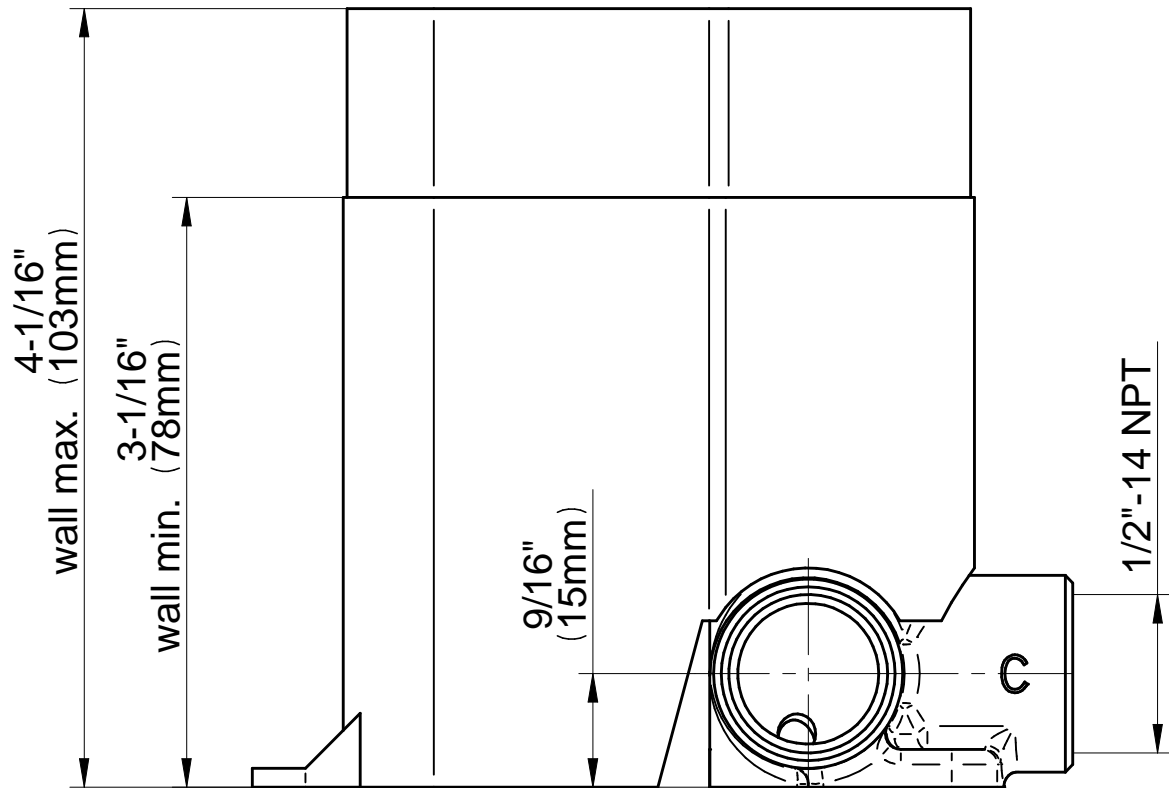

GN-1025

AMETIS Series