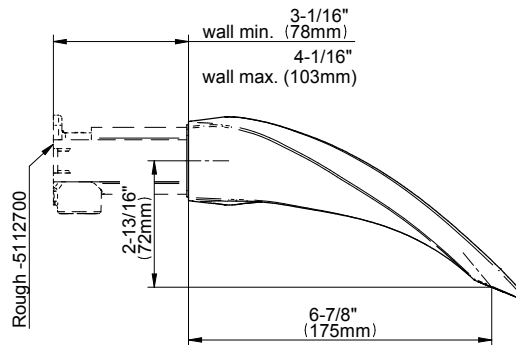

G-6430-LM43

Ametis Collection

Wall-Mounted Lavatory Faucet

GRAFF®
CUTTING EDGE DESIGN

Product Features

- Wall-mounted installation
- Aerated flow rate ≤ 1.2 max gpm
- 6-7/8" spout projection

Available Finishes

- Polished Chrome
  G-6430-LM43-PC
- Architectural Black*
  G-6430-LM43-BK*
- Architectural White*
  G-6430-LM43-WT*

* Special order finish- call for availability

Optional Accessories

- Optional matching decorative trap G-9970-**

Code Compliance

- CALGreen
- ADA

Warranty

- Limited lifetime warranty

For complete warranty information go to www.graff-designs.com/en-nam/warranty