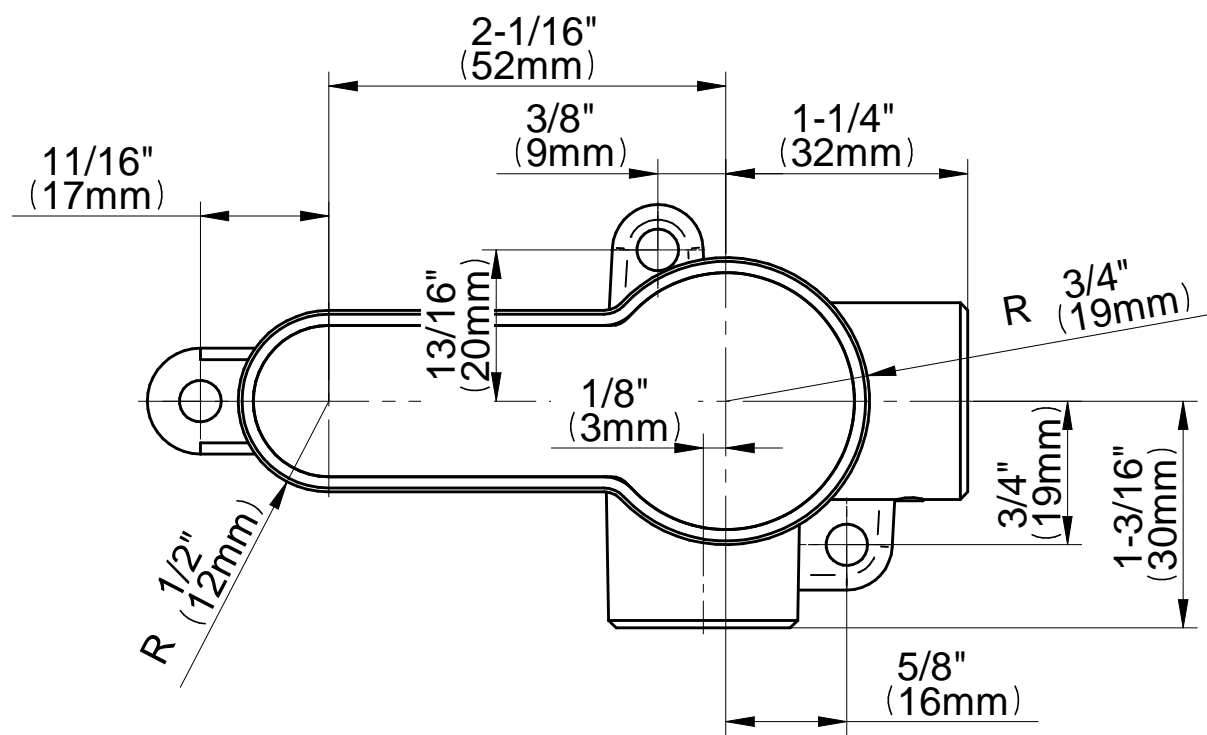

GN-1025

AMETIS Series