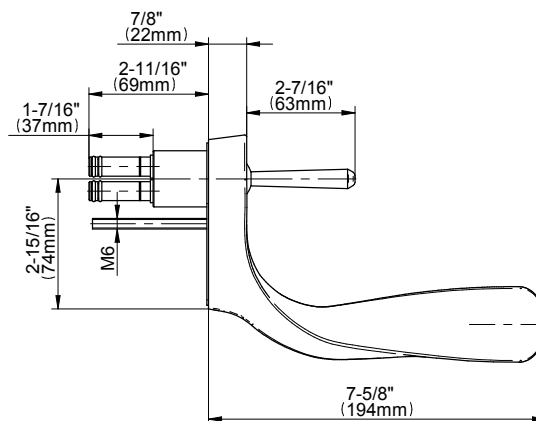

G-6430-LM43

Ametis Collection

Wall-Mounted Lavatory Faucet

GRAFF®
CUTTING EDGE DESIGN

Product Features

- Wall-mounted installation
- Aerated flow rate ≤ 1.2 max gpm
- 6-7/8" spout projection

Available Finishes

- Polished Chrome
  G-6430-LM43-PC
- Architectural Black*
  G-6430-LM43-BK*
- Architectural White*
  G-6430-LM43-WT*

* Special order finish- call for availability

Optional Accessories

- Optional matching decorative trap G-9970-**

Code Compliance

- CALGreen
- ADA

Warranty

- Limited lifetime warranty

For complete warranty information go to www.graff-designs.com/en-nam/warranty