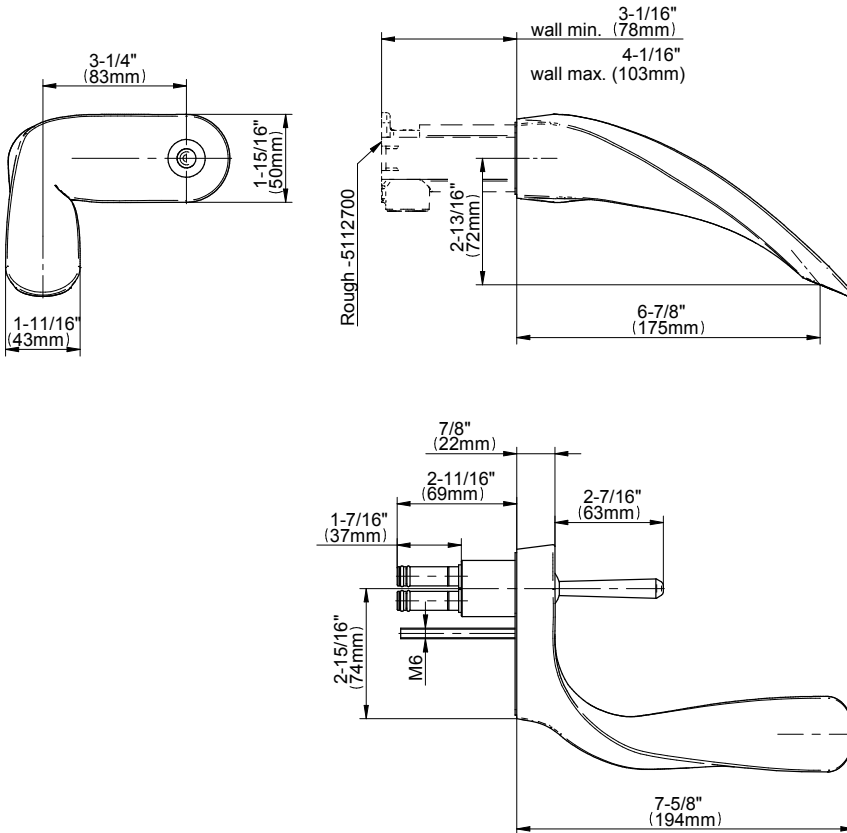

The measurements shown are for reference only. Products and specifications shown are subject to change without notice. Revised 12/2017

www.graff-designs.com | phone: 800-954-4723