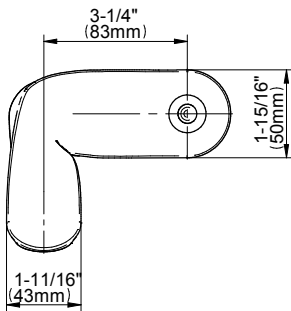

G-6430-LM43

Ametis Collection

Wall-Mounted Lavatory Faucet

GRAFF®
CUTTING EDGE DESIGN

Product Features

- Wall-mounted installation
- Aerated flow rate ≤ 1.2 max gpm
- 6-7/8" spout projection

Available Finishes

- Polished Chrome
  G-6430-LM43-PC
- Architectural Black*
  G-6430-LM43-BK*
- Architectural White*
  G-6430-LM43-WT*

* Special order finish- call for availability

Optional Accessories

- Optional matching decorative trap G-9970-**

Code Compliance

- CALGreen
- ADA

Warranty

- Limited lifetime warranty

For complete warranty information go to www.graff-designs.com/en-nam/warranty