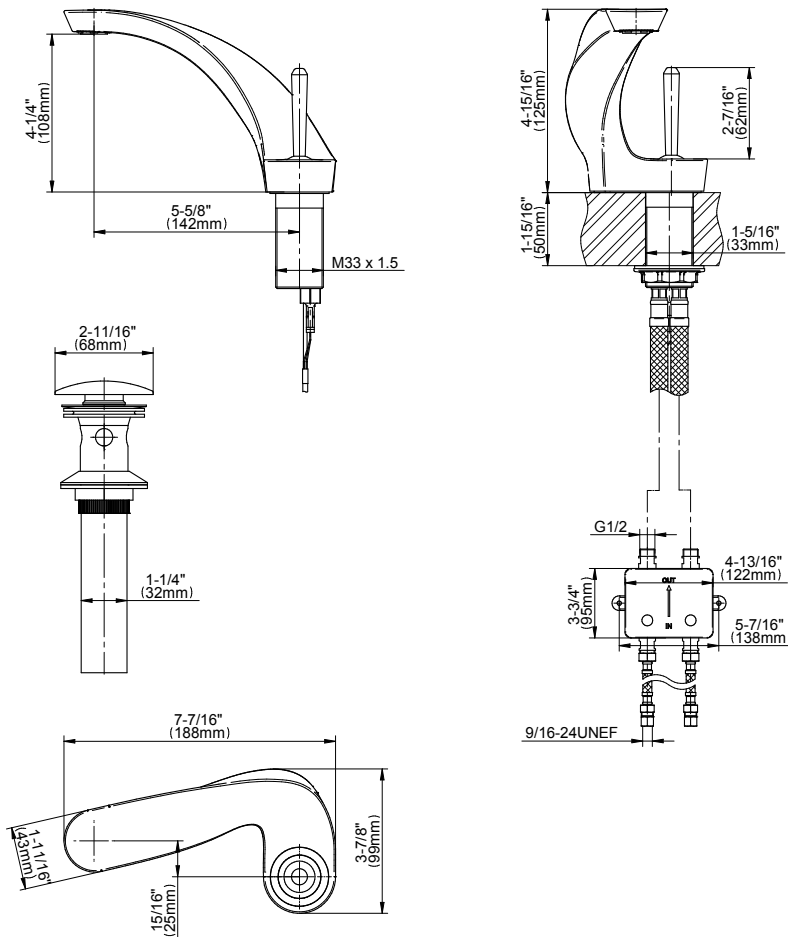

Warranty

- Limited lifetime warranty

For complete warranty information go to www.graff-designs.com/en-nam/warranty