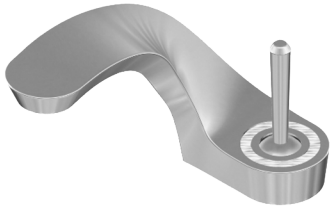

BATHROOM
Ametis Single-Handle LED
Lavatory Faucet
G-6401-LM43

GRAFF[®]

Information

- Single-hole installation
- Temperature-sensitive LED light ring changes color to indicate water temperature
- Aerated flow rate ≤ 1.2 max gpm
- 5-5/8" spout projection
- Includes push-top umbrella pop-up drain w/overflow
- Optional matching decorative trap G-9970
- ADA
- CALGreen

Finishes

Architectural
Black™

Matte Black

Polished
Chrome

Architectural
White

G-6401-LM43

Ametis Collection

Single-Handle LED Lavatory Faucet

GRAFF[®]
CUTTING EDGE DESIGN

Product Features

- Single-hole installation
- Temperature-sensitive LED light ring changes color to indicate water temperature
- Aerated flow rate ≤ 1.2 max gpm
- 5-5/8" spout projection
- Swivel aerator
- Includes push-top umbrella pop-up drain with overflow