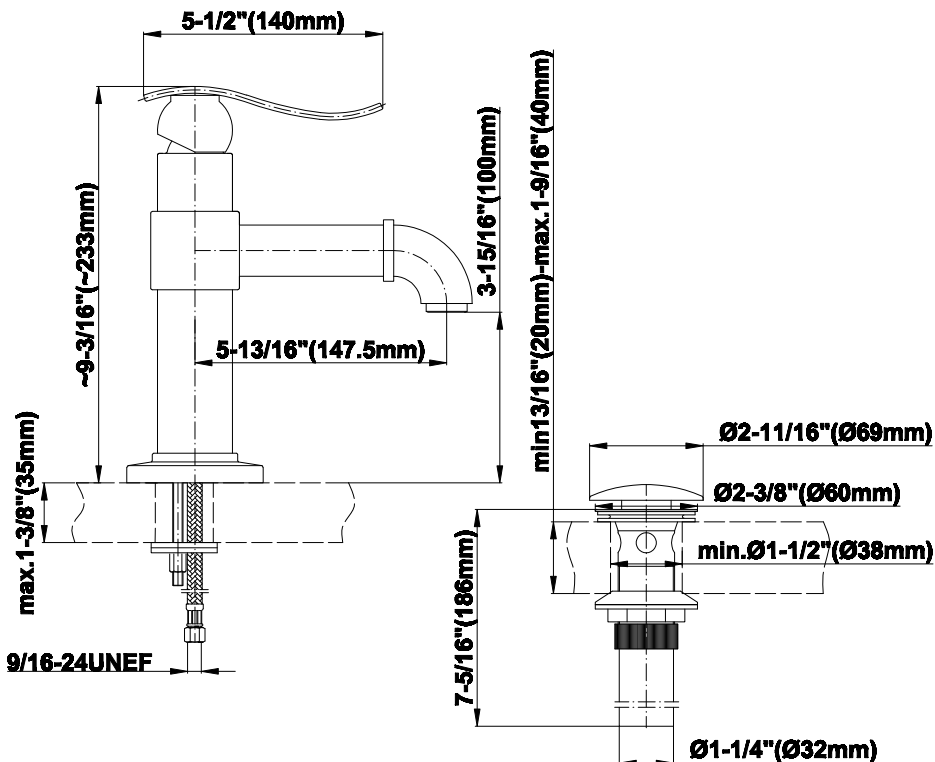

Code Compliance

- ADA
- CALGreen

Warranty

- Limited lifetime warranty

For complete warranty information go to <http://www.graff-designs.com/en/info/faqs>