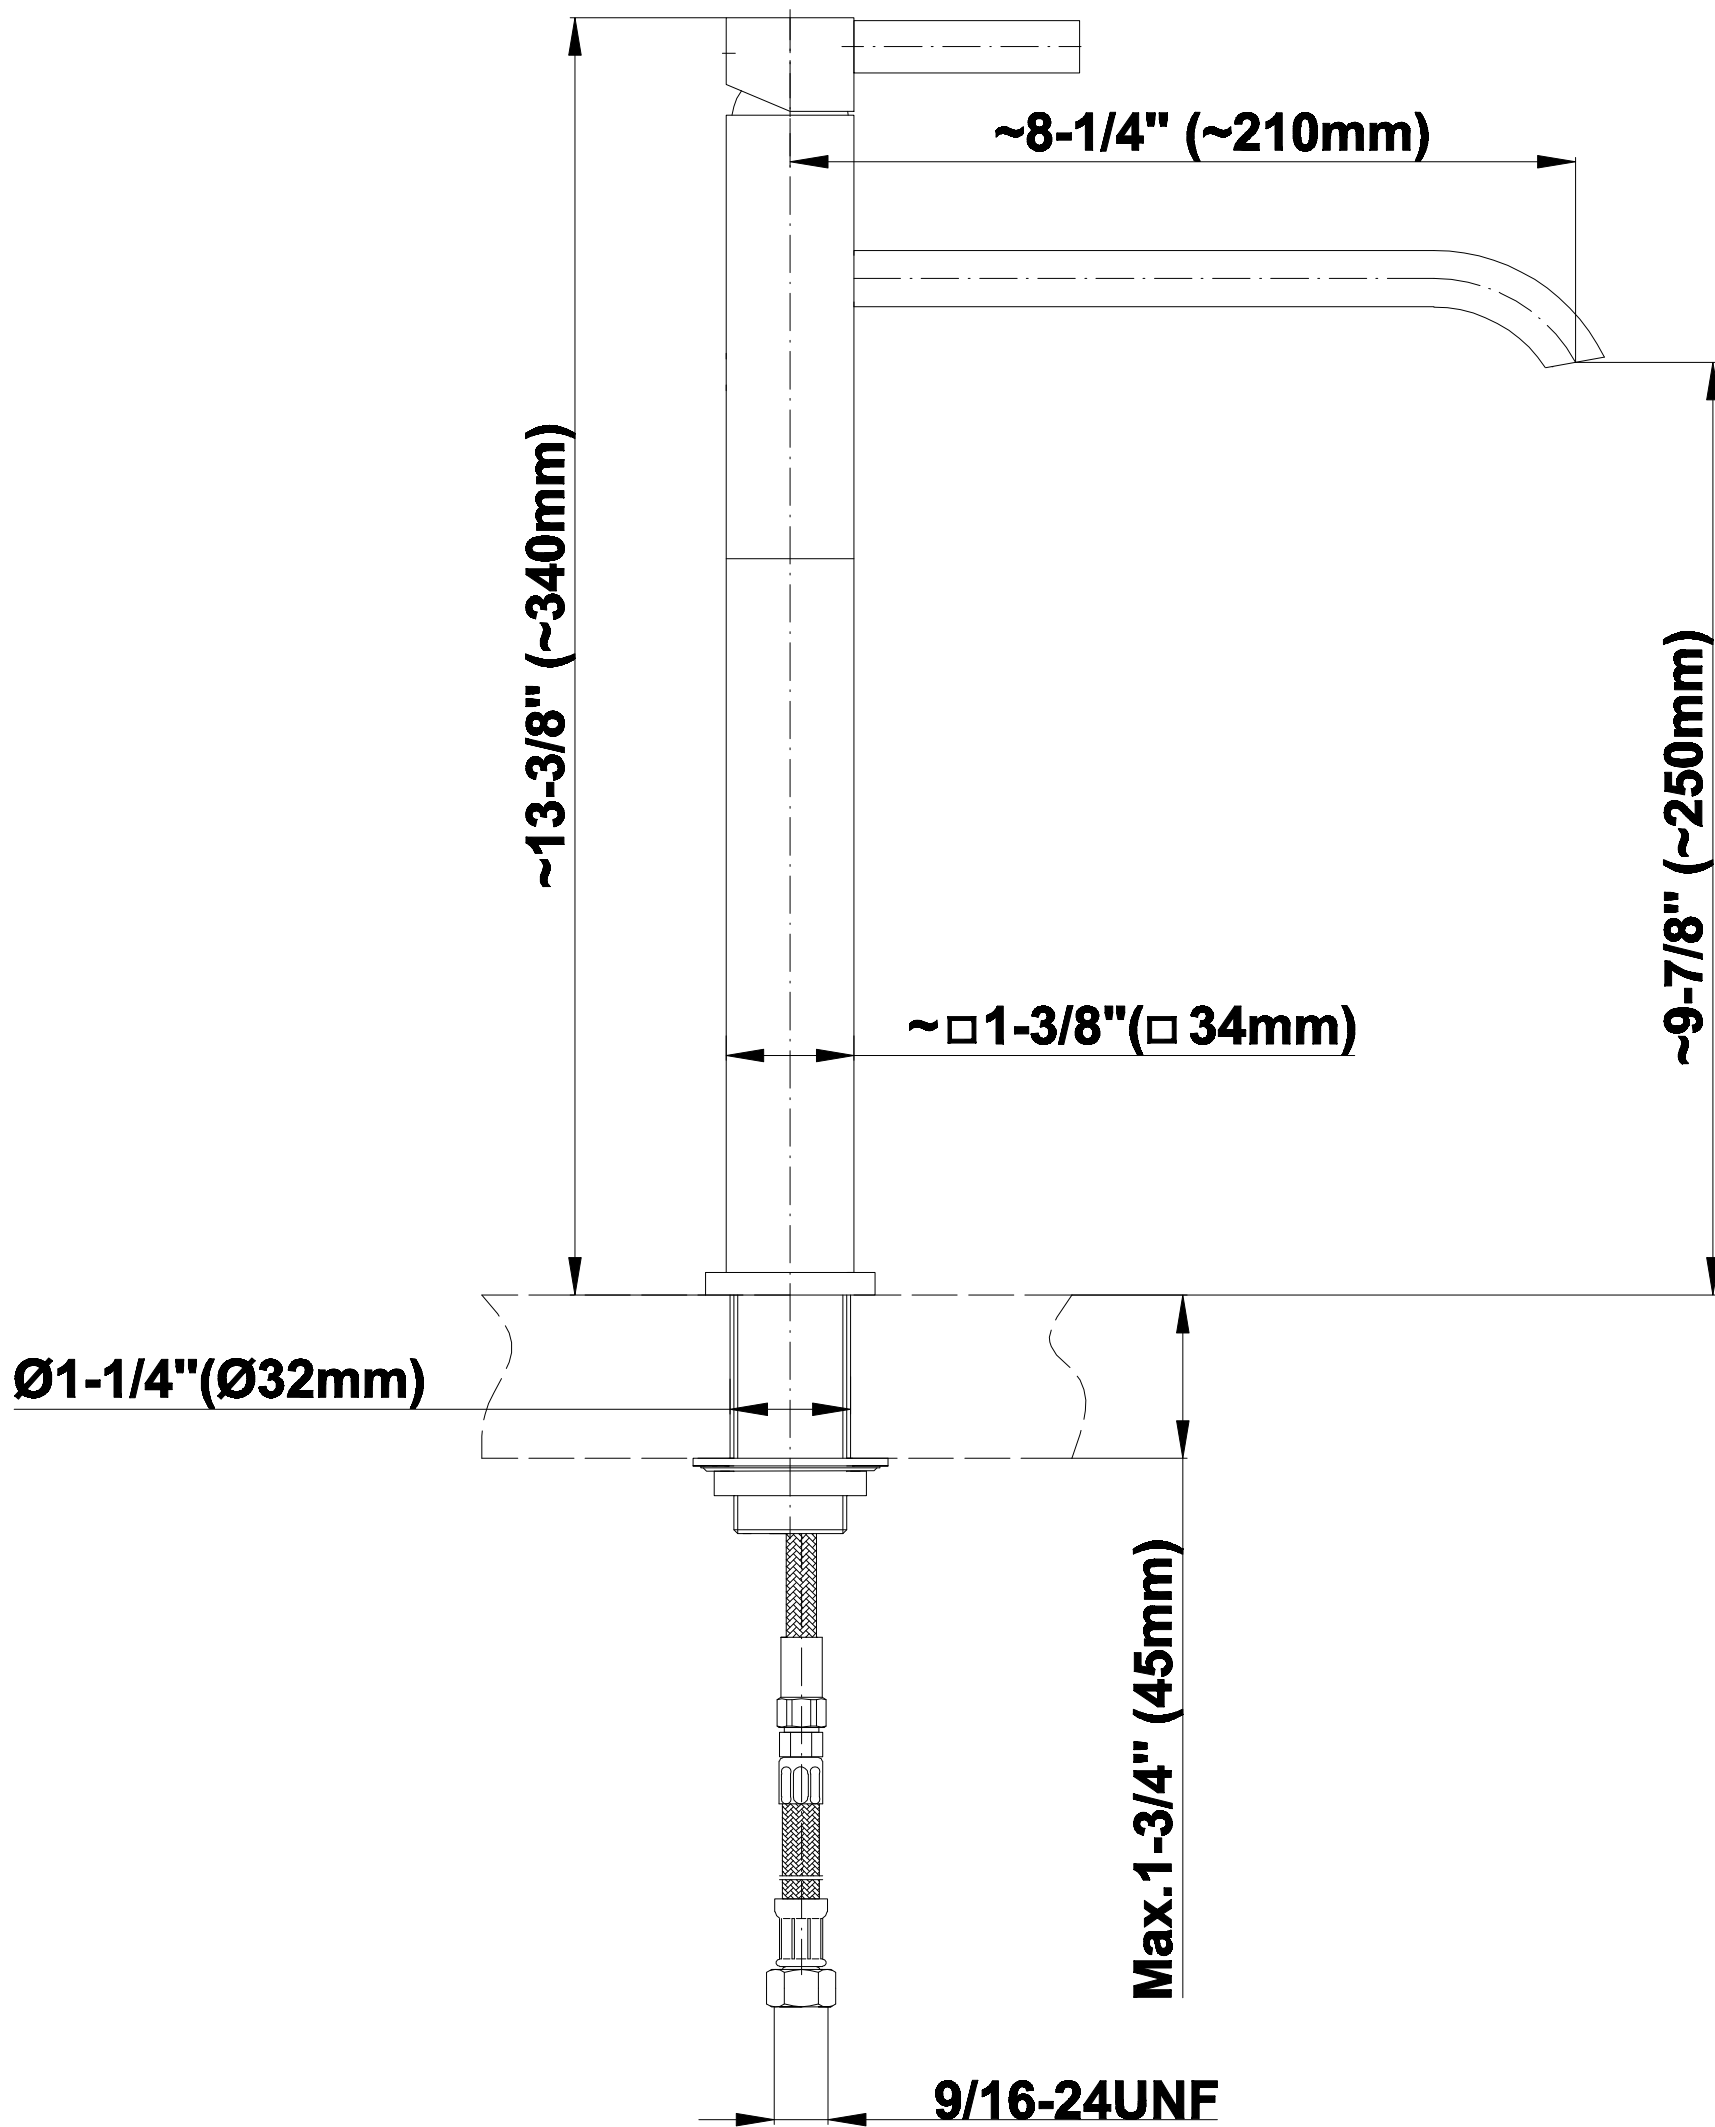

G-6208

QUBIC TRE Series