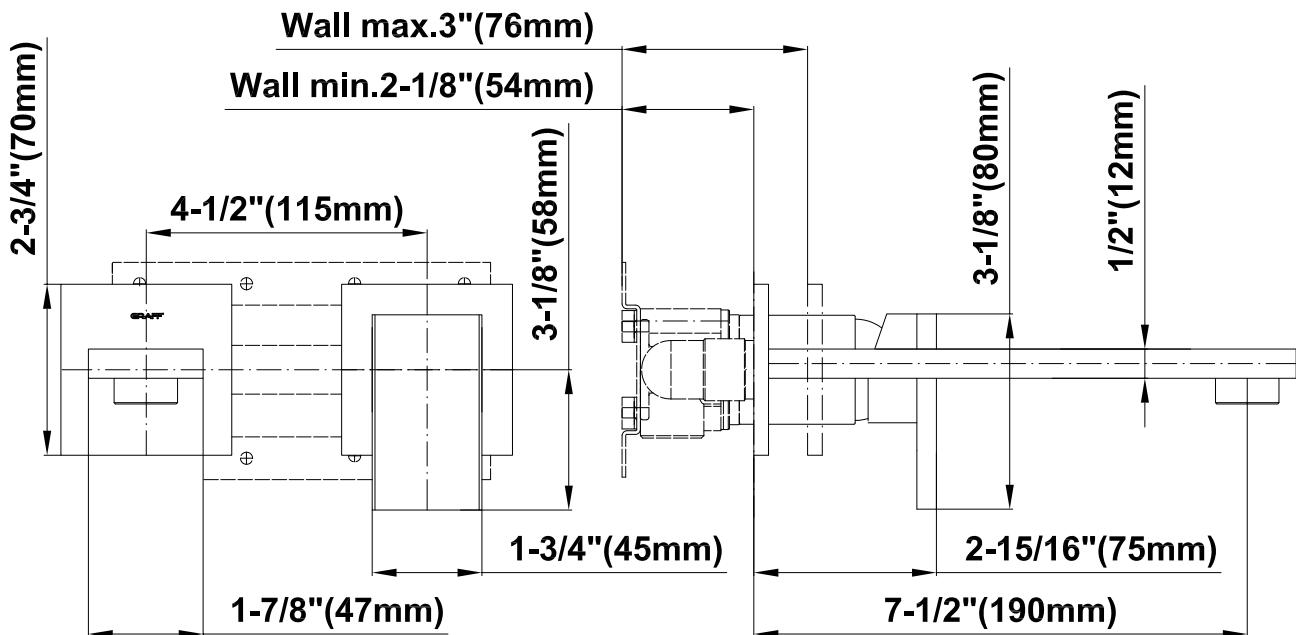

G-3635-LM36W

Targa Collection

Wall-Mounted Lavatory Faucet w/Single Handle (Rough & Trim)

GRAFF®
CUTTING EDGE DESIGN

Product Features

- Wall-mounted spout and handle installation
- Aerated flow rate ~2.2 gpm @ 60 psi
- 7-1/2" spout reach
- Drain assembly not included

Available Finishes

- Polished Chrome
  G-3635-LM36-PC
- Steelnox® G-3635-LM36-SN

Optional Accessories

- Drain assemblies: G-9955-**, G-9958-**, G-9961-**, G-9962-**
- Matching decorative trap G-9971-**
- Water-saving aerator G-9303 to reduce waterflow to 1.5 gpm

Warranty

- Limited lifetime warranty

For complete warranty information go to www.graff-faucets.com/en-nam/warranty