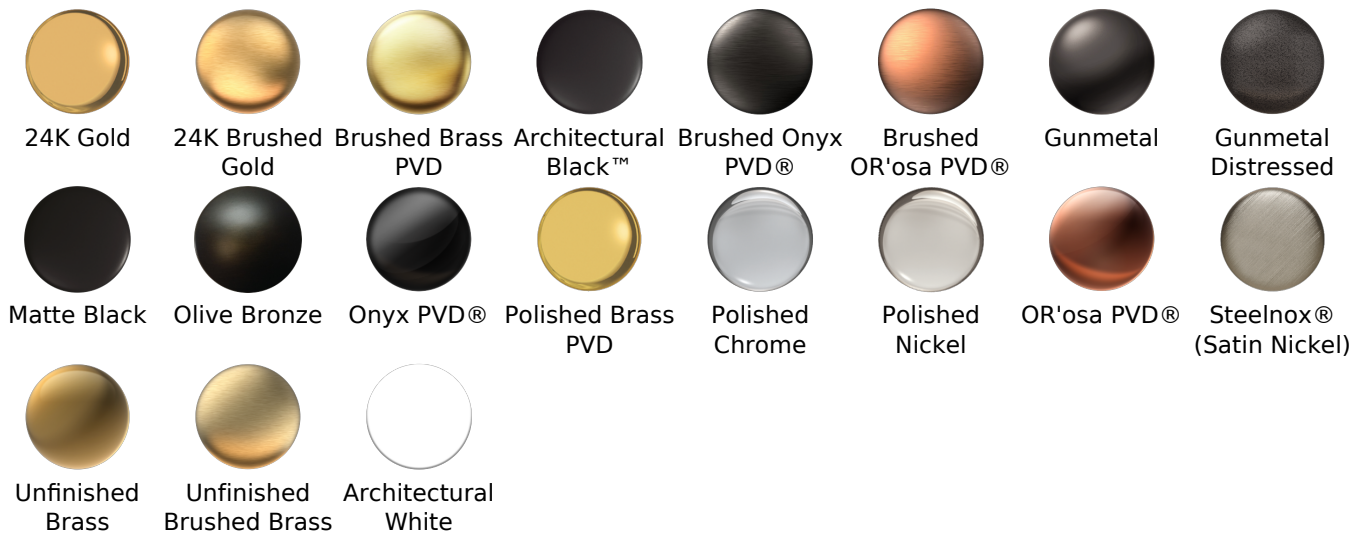

Information

- Floor-mount installation
- Aerated flow rate ≤1.2 max gpm
- 7-7/8" spout reach
- 38-15/16" maximum spout height
- Drain assembly not included
- ADA
- CALGreen

Finishes