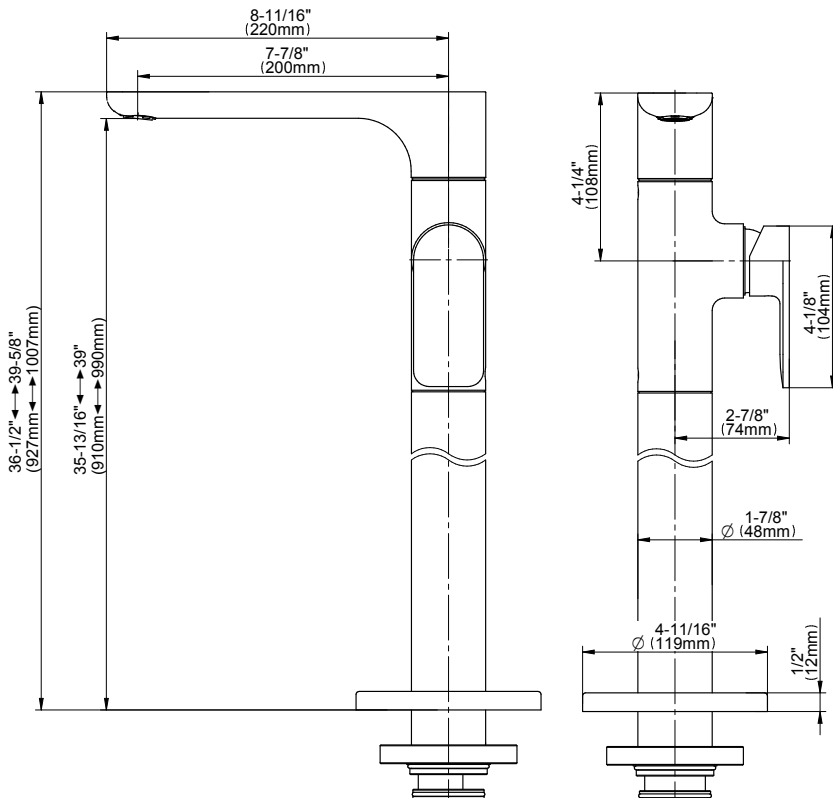

Code Compliance

- ADA
- CALGreen

Warranty

- Limited lifetime warranty

For complete warranty information go to
<http://www.graff-designs.com/en/info/faqs>

The measurements shown are for reference only. Products and specifications shown are subject to change without notice. Revised 11/2017.

www.graff-designs.com | phone: 800-954-4723