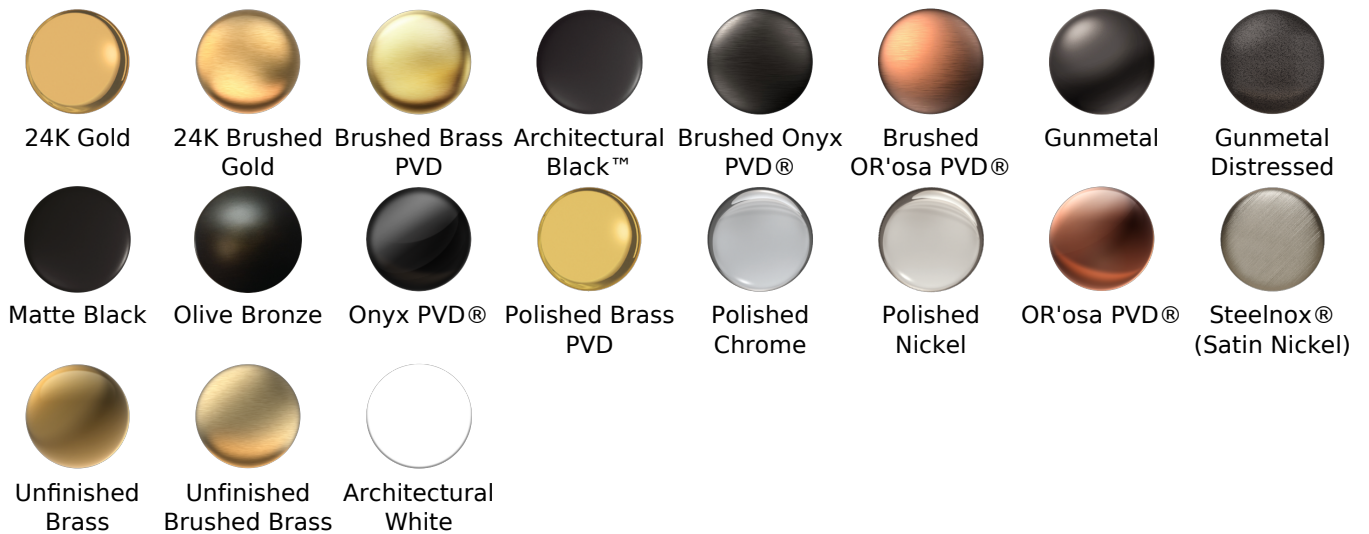

BATHROOM
Spout Connection Rough
G-1045

GRAFF®

Finishes