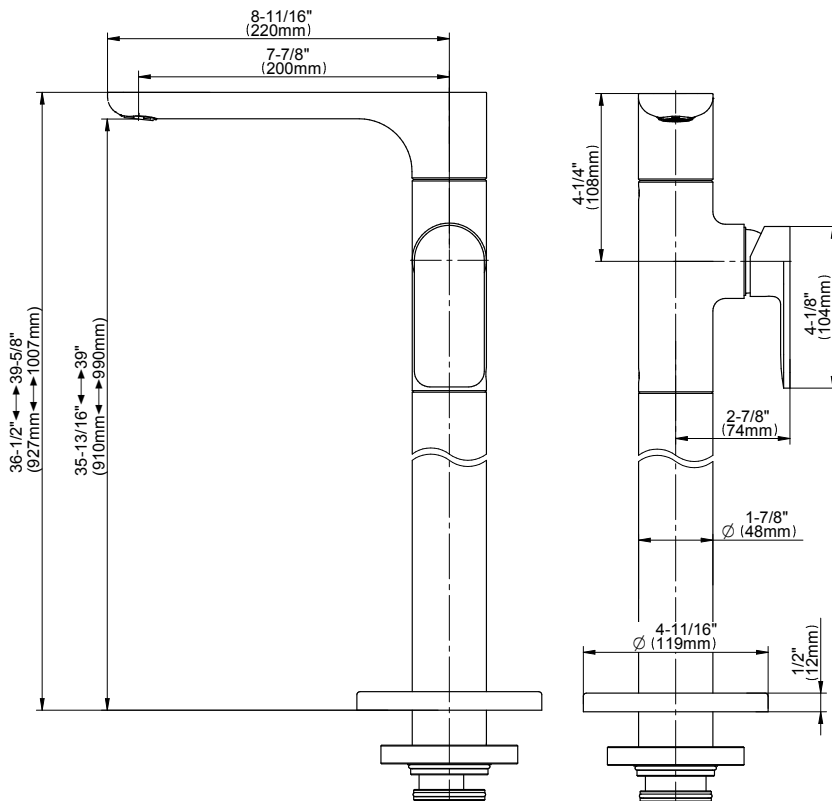

Code Compliance

- ADA
- CALGreen

Warranty

- Limited lifetime warranty

For complete warranty information go to <http://www.graff-designs.com/en/info/faqs>