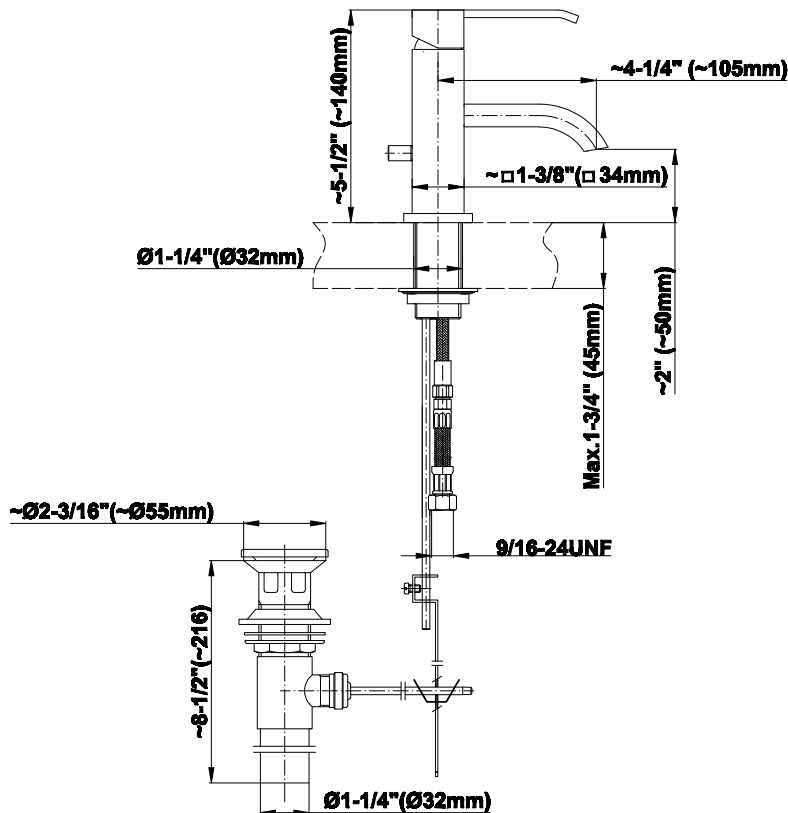

Information

- Single-hole installation
- Aerated Flow Rate ≤ 1.5 max gpm
- 4-1/8" Spout Length
- Includes Pop-up Drain Assembly w/Lift Rod & Overflow
- Optional Matching Decorative Trap G-9971
- ADA

Finishes

Steelnox®
(Satin Nickel)

Architectural
White

G-6201-LM38M

Qubic Collection
Lavatory Faucet

GRAFF[®]
CUTTING EDGE DESIGN

Product Features

- Single-hole installation
- Aerated flow rate ≤ 1.5 max gpm
- 4-1/8" spout length
- Includes pop-up drain assembly w/lift rod & overflow

Code Compliance

- ADA

Warranty

- Limited lifetime warranty

For complete warranty information go to
www.graff-faucets.com/en-nam/warranty

Optional Accessories

- Decorative trap G-9971-**

The measurements shown are for reference only. Products and specifications shown are subject to change without notice. Revised 07/2017.