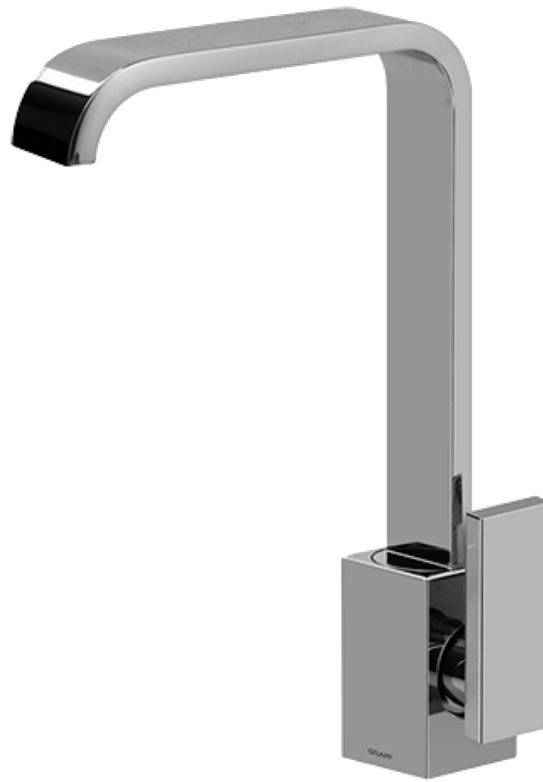

BATHROOM  
Immersion Vessel Lavatory Faucet  
**G-2305-LM31**

**GRAFF®**

**Information**

- Single-hole Installation
- Aerated flow rate  $\leq 1.2$  max gpm
- 1 3/8" hole cutout
- Drain assembly not included
- Optional Matching Decorative Trap G-9971
- ADA
- CALGreen

Architectural  
White

**G-2305-LM31**  
Immersion Collection  
Vessel Lavatory Faucet

**Product Features**

- Single-hole installation
- Aerated flow rate  $\leq 1.2$  max gpm
- 1 3/8" hole cutout
- Includes push-top umbrella pop-up drain with overflow