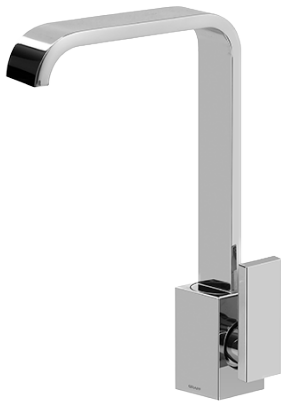

BATHROOM  
Immersion Vessel Lavatory Faucet  
**G-2305-LM31**

**GRAFF®**

**Information**

- Single-hole Installation
- Aerated flow rate  $\leq 1.2$  max gpm
- 1 3/8" hole cutout
- Drain assembly not included
- Optional Matching Decorative Trap G-9971
- ADA
- CALGreen

Architectural  
White

**G-2305-LM31**  
Immersion Collection  
Vessel Lavatory Faucet

**Product Features**

- Single-hole installation
- Aerated flow rate  $\leq 1.2$  max gpm
- 1 3/8" hole cutout
- Includes push-top umbrella pop-up drain with overflow