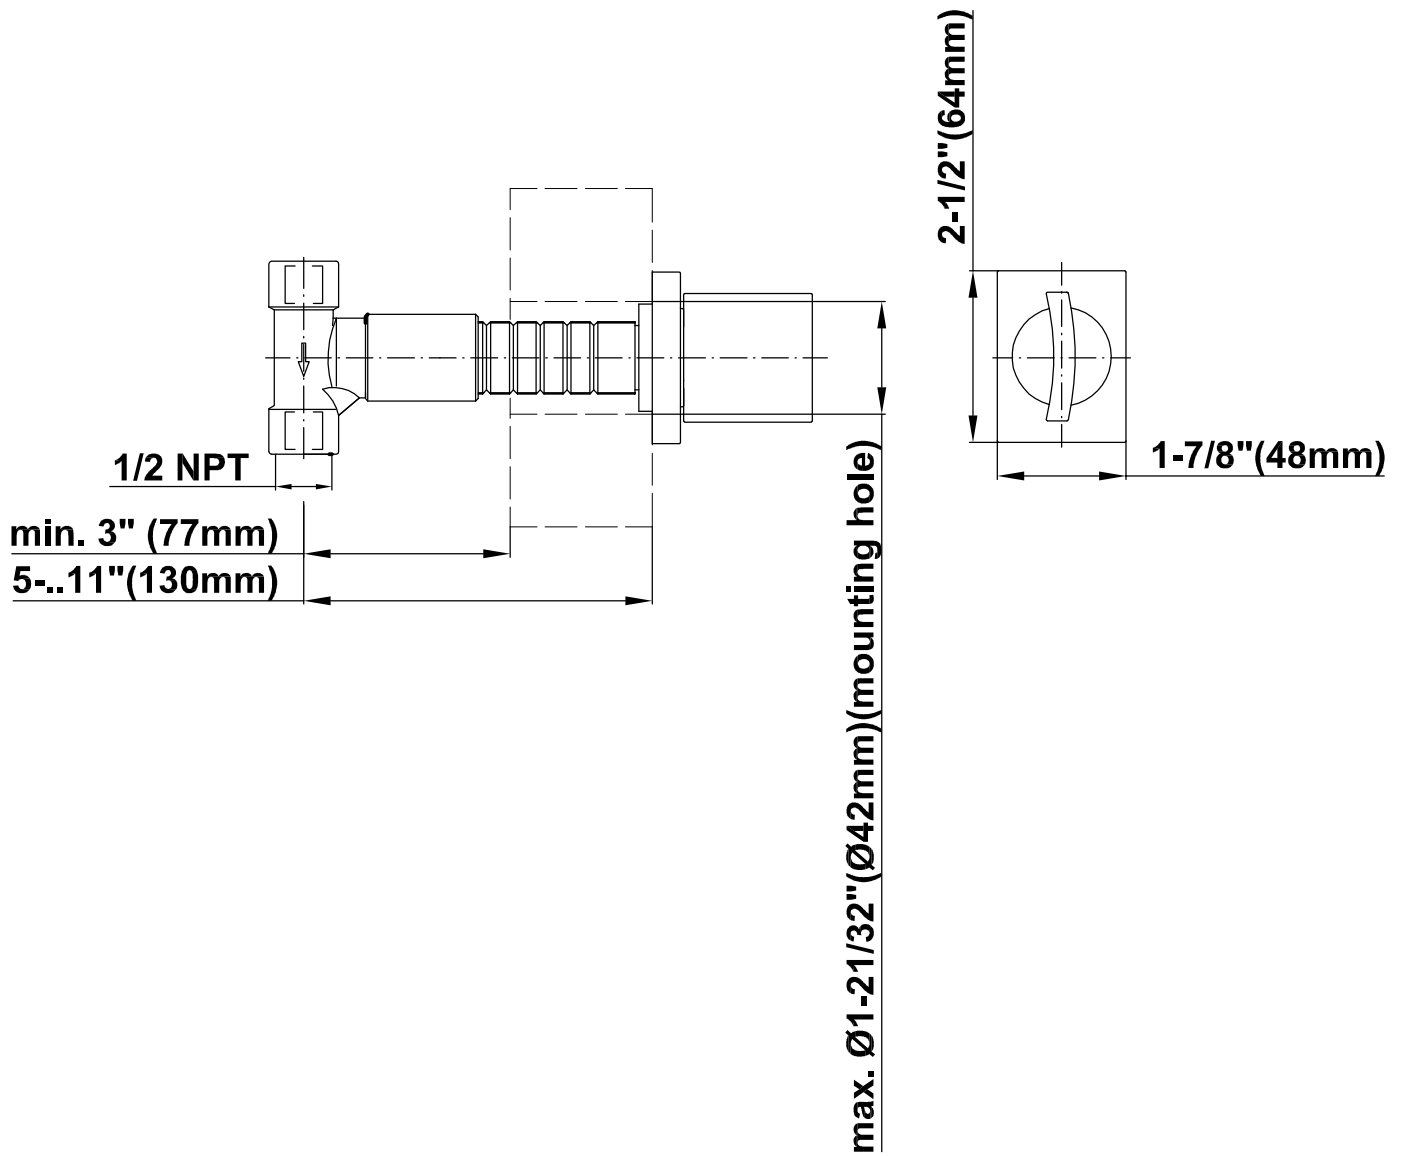

C14U-BS, VS, WS

LUNA, SADE, TARGA Series