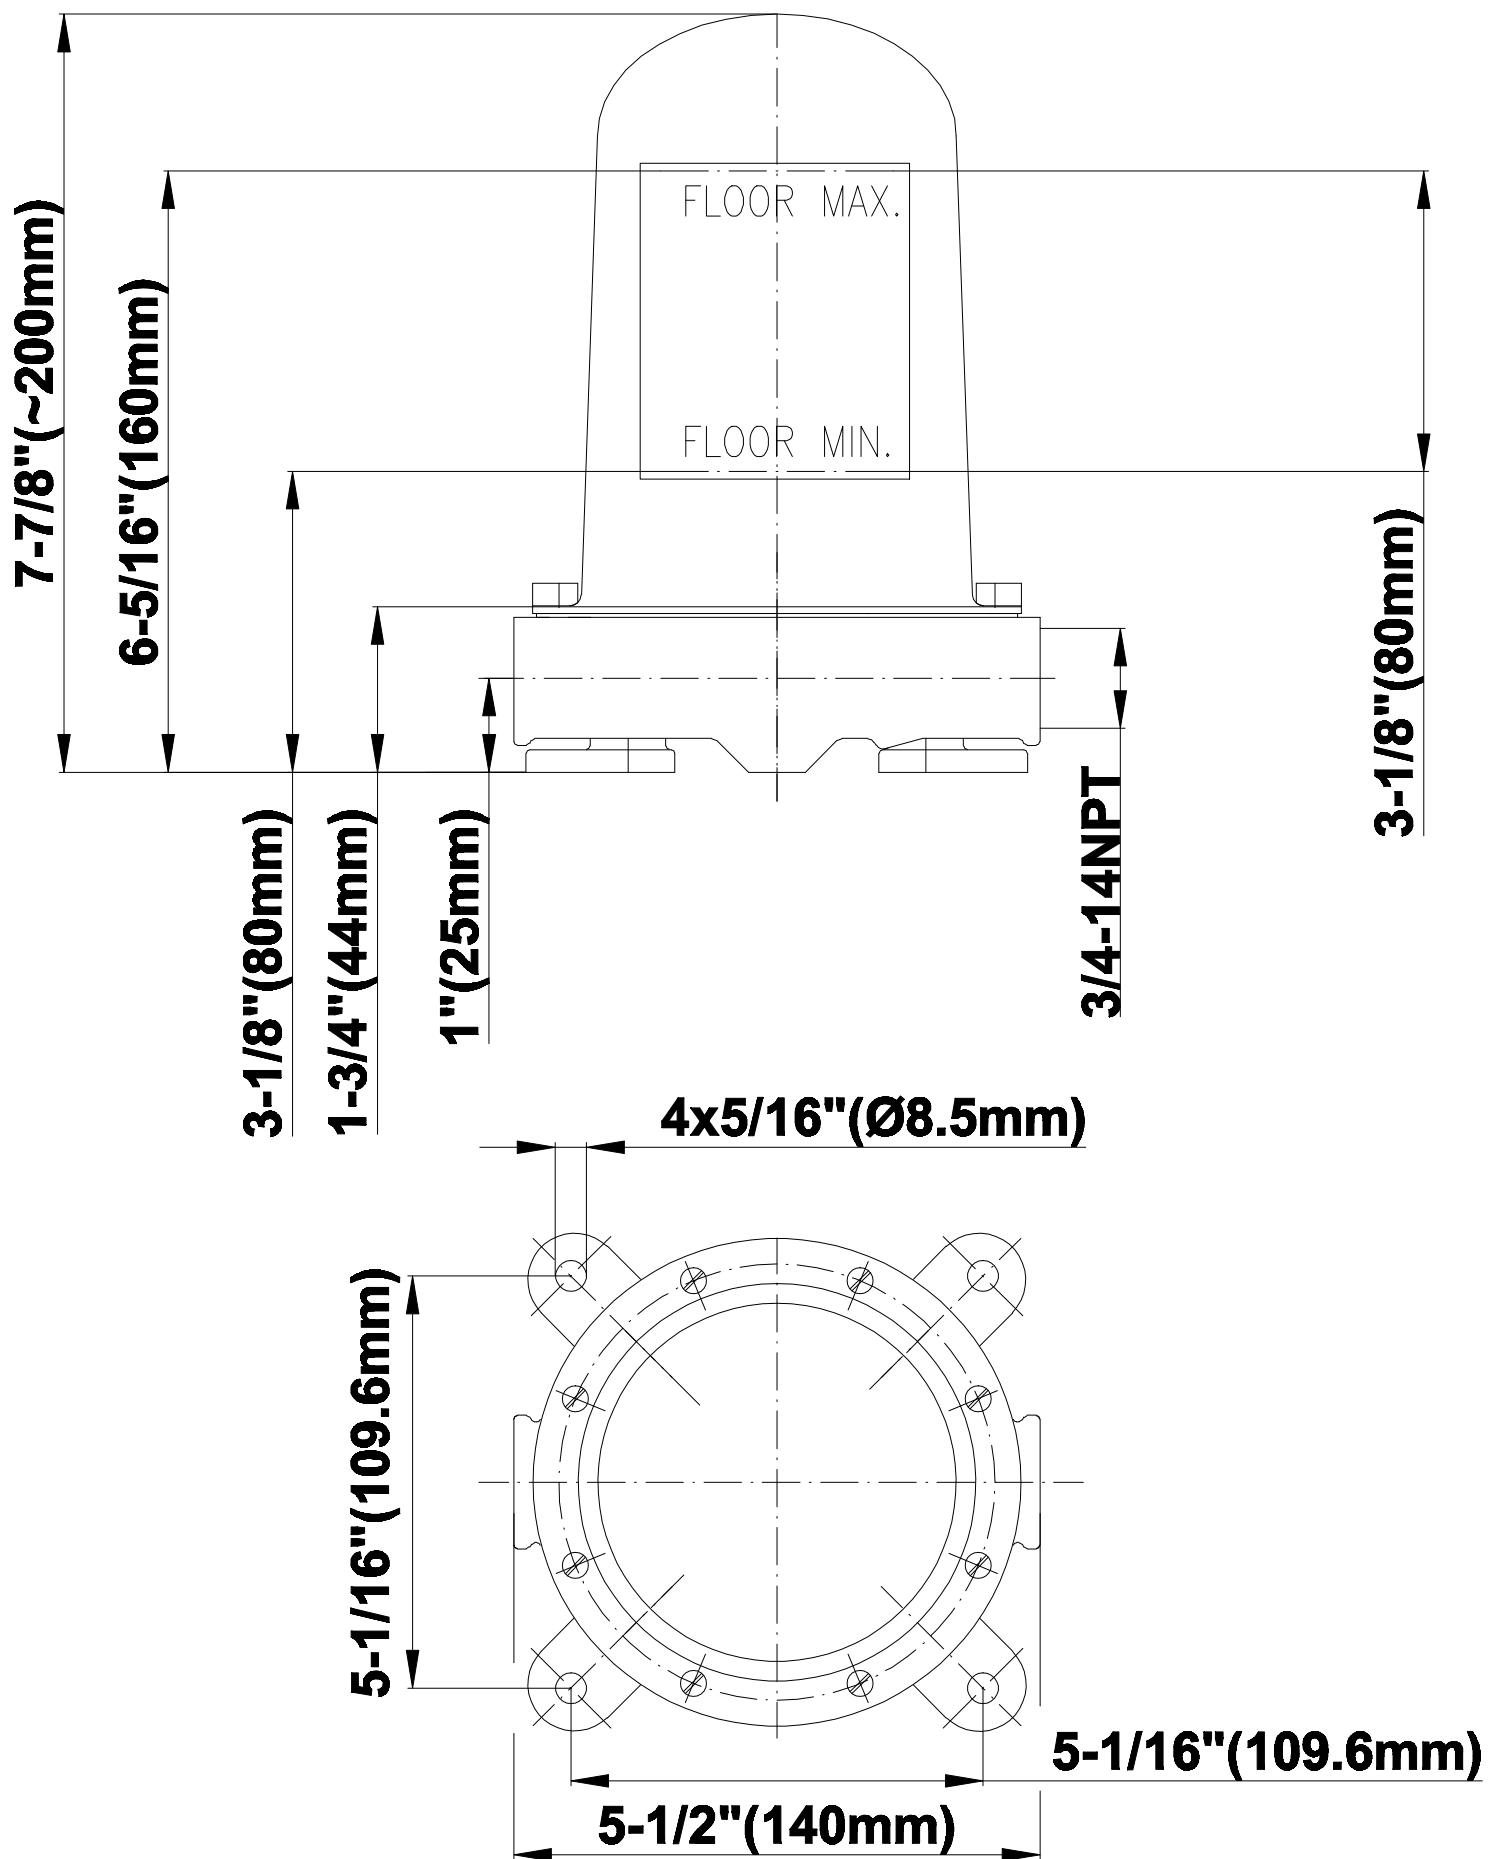

BATHROOM
Sade Floor-Mounted Vessel Filler
w/Wall-Mounted Handles
G-1815-C14U

GRAFF[®]

Information

- Floor-mount installation
- Aerated flow rate ≤ 1.2 max gpm
- Deck-mounted handle installation
- 9-7/8" spout reach
- 45"-48" spout height (approximate)
- Drain assembly not included
- CALGreen

G-1815-C14U

Sade Collection

Floor-Mounted Vessel Filler w/Deck-Mounted Handles

Product Features

- Floor-mount installation
- Aerated flow rate < 1.2 max gpm
- Deck-Mounted handle installation
- 9-7/8" spout reach
- 45"-48" spout height (approximate)
- Drain assembly not included

Architectural
White

G-1050

Rough

BATHROOM
Sade Floor-Mounted Vessel Filler -
Spout Only
G-1815-T

GRAFF®

Information

- Floor-mount installation
- Aerated Flow Rate ~2.2 gpm @60 psi
- 9-7/8" spout reach
- 45"-48" spout height (approximate)
- Drain assembly not included